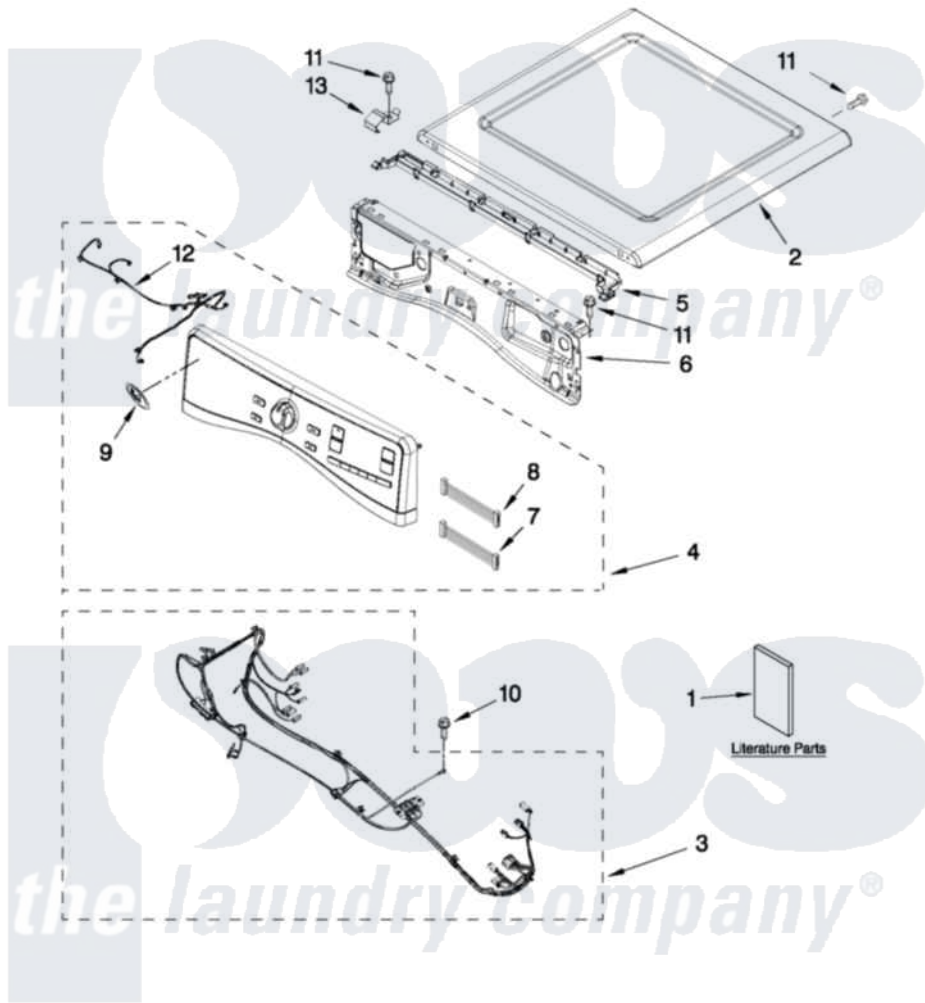

# Whirlpool YWED97HEXL1 01 - TOP AND CONSOLE PARTS

## TOP AND CONSOLE PARTS

For Models: YWED97HEXW1, YWED97HEXR1, YWED97HEXL1  
(White) (Red) (Lunar Silver)

27" ELECTRIC DRYER

FOR ORDERING INFORMATION REFER TO PARTS PRICE LIST

7-11Litho in U.S.A. (JLP)(bay)

1

Part No. W10435617 Rev. A

Whirlpool Residential Whirlpool YWED97HEXL1 Dryer Parts Parts Diagram 01 - TOP AND CONSOLE PARTS

[Click on the part number to view part](#)

| Item | Original Part Number      | Replaced By | Status        | Part Description  |
|------|---------------------------|-------------|---------------|---|
| 1    | W10305728                 |             | Not Available | USE & CARE GUIDE  |
| "    | W10319757                 |             | Not Available | TECH SHEET  |
| "    | W10423115                 |             | Not Available | INSTALLATION, INSTRUCTION   |
| 2    | <a href="#">W10208383</a> |             |               | Top   |
| "    | <a href="#">W10337792</a> |             |               | Top   |
| "    | <a href="#">W10316282</a> |             |               | Top   |
| 3    | W10357658                 |             | Not Available | HARNESS, MAIN   |
| 4    | W10352483                 |             | Not Available | PANEL, CONSOLE ASSEMBLY (INCLUDE ITEMS, 7,8,9,10,13, 14,15 & 16 ) (WHITE) |
| "    | <a href="#">W10352485</a> |             |               | Panel, Console Assembly   |
| "    | <a href="#">W10352484</a> |             |               | Panel, Console Assembly   |
| 5    | <a href="#">W10317570</a> |             |               | Water Channel   |
| 6    | <a href="#">W10208198</a> |             |               | Bracket, Console  |
| 7    | <a href="#">W10267938</a> |             |               | Harness, UI Jumper  |
| 8    | <a href="#">W10267937</a> |             |               | Harness, Jumper   |