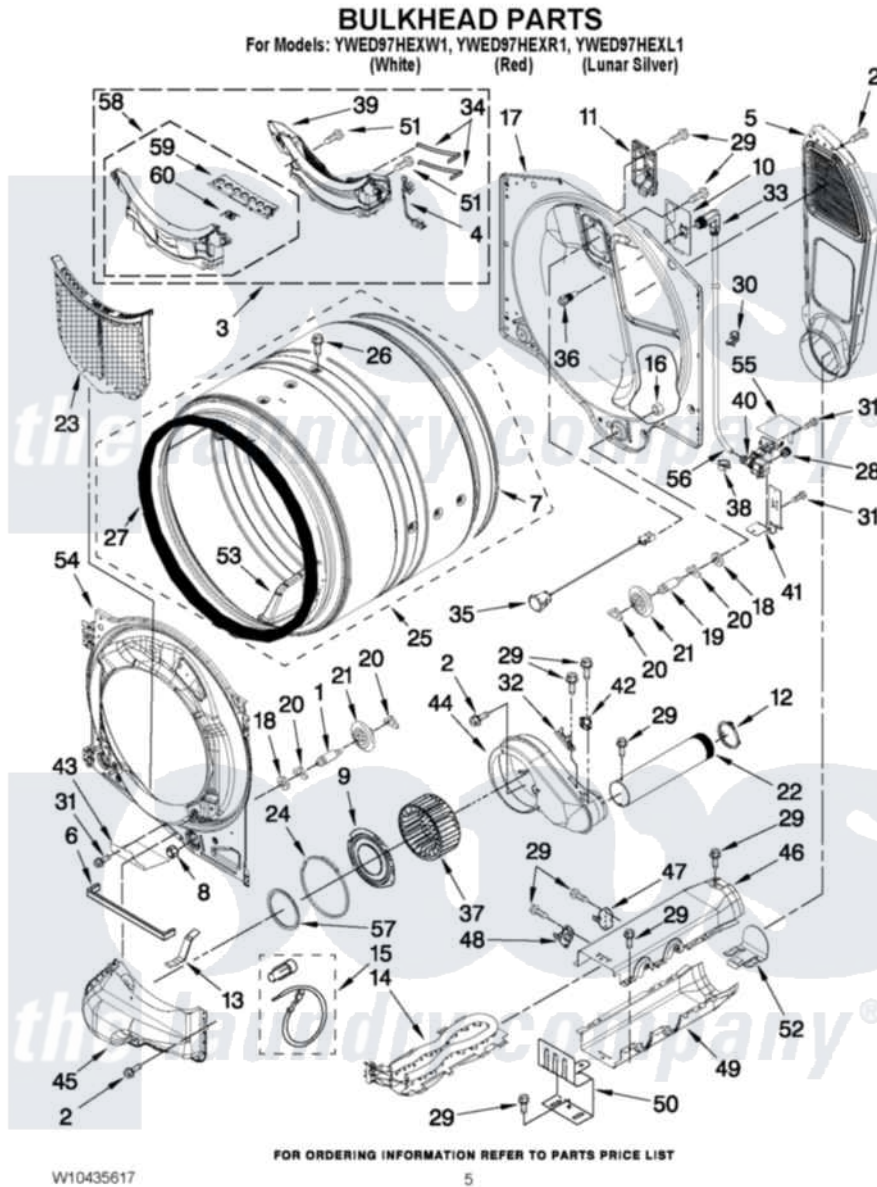

Whirlpool YWED97HEXL1 03 - BULKHEAD PARTS

Whirlpool [Residential Whirlpool YWED97HEXL1 Dryer Parts](#) Parts Diagram 03 - BULKHEAD PARTS
Click on the part number to view part

Item	Original Part Number	Replaced By	Status	Part Description
1	W10359271			Shaft, Drum Roller Threads
2	3390647	488729		Screw
3	W10219012			Outlet, Grille And Housing Assembly
4	W10298258			Harness, Sensor
5	697354	3387911		Duct-Air
6	W10211950			Seal, Outlet Housing
7	697694	280114		Seal
8	3934666	W10080210		Nut, 3/8 X 16
9	W10211901			Collar Assembly
10	W10249422			Nozzle, Bracket Rear
11	W10208422			Rear Deflector
12	W10344699			Collar, Duct
13	W10306123			Clip, Lint Duct
14	8544772			Heater Element
15	279457			Wire Kit, Terminal
16	W10001120	W10080190		Nut, 3/8-16