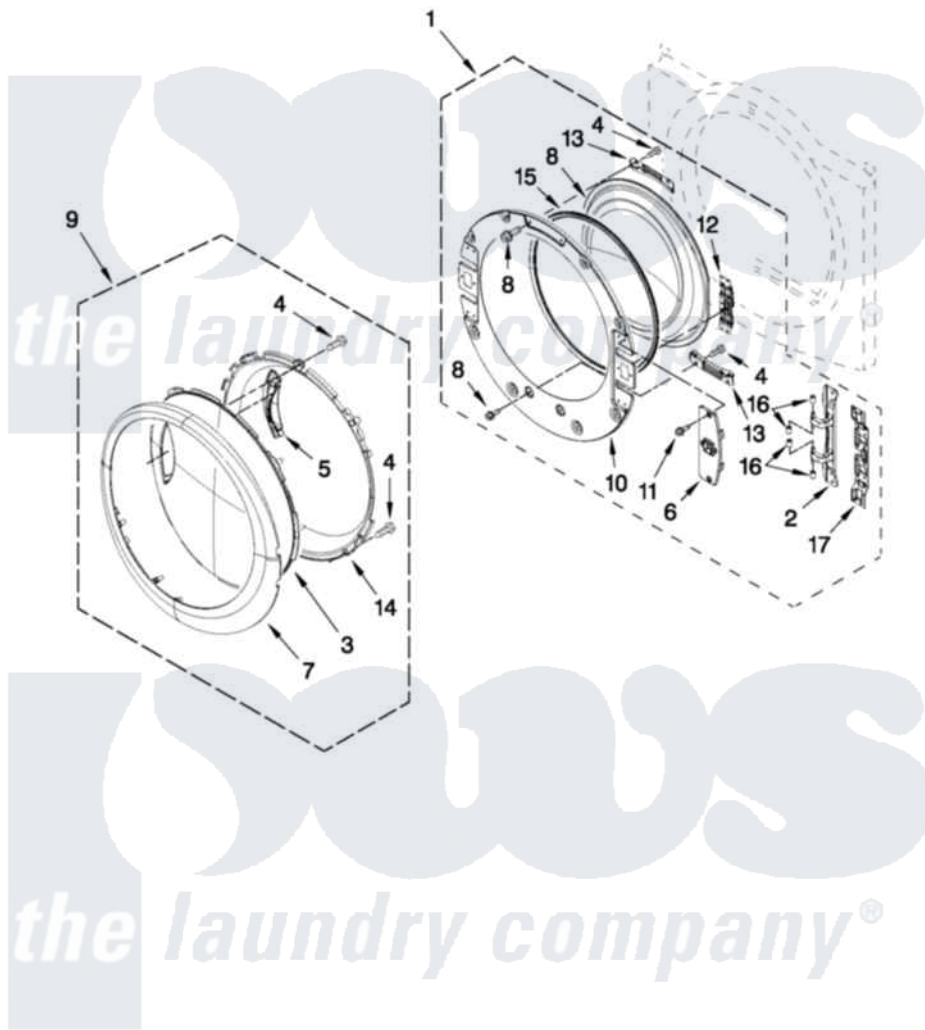

Whirlpool YWED97HEXL1 04 - DOOR PARTS

DOOR PARTS

For Models: YWED97HEXW1, YWED97HEXR1, YWED97HEXL1
(White) (Red) (Lunar Silver)

W10435617

FOR ORDERING INFORMATION REFER TO PARTS PRICE LIST

7

Whirlpool [Residential Whirlpool YWED97HEXL1 Dryer Parts](#) Parts Diagram 04 - DOOR PARTS
Click on the part number to view part

Item	Original Part Number	Replaced By	Status	Part Description
1	W10208266			Door, Inner Assembly
2	W10208415			Hinge Base
3	W10208270			Door, Outer Screen
4	9742177			Screw, 8-18 X .625
5	W10208411			Handle, Door
6	W10208413			Cover, Door Switch
7	W10208271			Door, Trim Ring
8	W10208417			Window Inner Door
9	W10208268			Door Assembly (Outer) (Include Items, (3, 4, 5, 7 And 14)
10	W10267837			Door, Inner Assembly
11	W10288126			Screw, 10-32 X 1/2
12	W10208254			Door Inner Screw, 10-32 X 1/2
13	W10208252			Bracket, Glass
14	W10208269			Frame, Door Front Support
15	W10329710			Door Catch Assembly