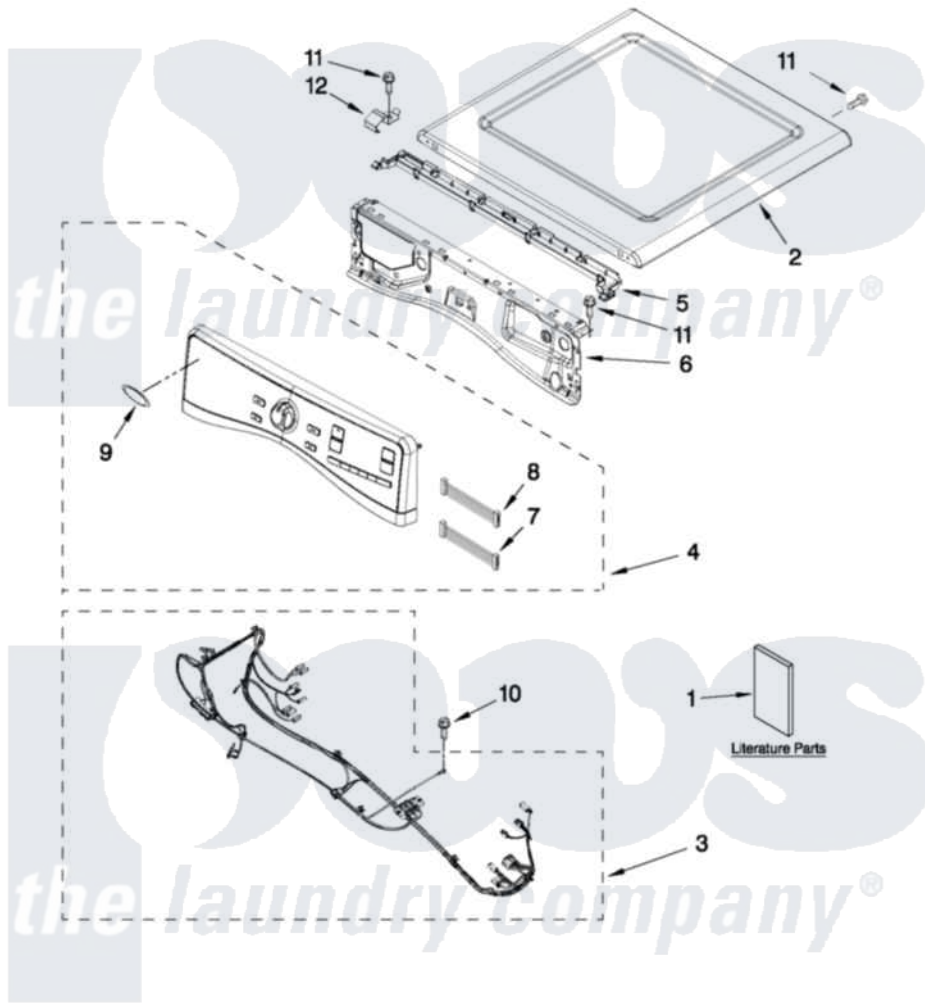

# Whirlpool YWED97HEXL2 01 - TOP AND CONSOLE PARTS

## TOP AND CONSOLE PARTS

For Models: YWED97HEXW2, YWED97HEXR2, YWED97HEXL2  
(White) (Red) (Lunar Silver)

27" ELECTRIC DRYER

FOR ORDERING INFORMATION REFER TO PARTS PRICE LIST

8-11 Litho in U.S.A. (JLP)(bay)

1

Part No. W10440743 Rev. A

[Whirlpool Residential Whirlpool YWED97HEXL2 Dryer Parts](#) Parts Diagram 01 - TOP AND CONSOLE PARTS

[Click on the part number to view part](#)

Item	Original Part Number	Replaced By	Status	Part Description
1	W10434873		Not Available	USE & CARE GUIDE
"	W10410465		Not Available	TECH SHEET
"	W10423115		Not Available	INSTALLATION, INSTRUCTION
2	<a href="#">W10208383</a>			Top
"	<a href="#">W10337792</a>			Top
"	<a href="#">W10316282</a>			Top
3	W10355892		Not Available	HARNES, MAIN
4	<a href="#">W10388454</a>			Panel, Console Assembly
"	<a href="#">W10388456</a>			Panel, Console Assembly
"	<a href="#">W10388455</a>			Panel, Console Assembly
5	<a href="#">W10317570</a>			Water Channel
6	<a href="#">W10208198</a>			Bracket, Console
7	<a href="#">W10267938</a>			Harness, UI Jumper
8	<a href="#">W10267937</a>			Harness, Jumper
9	W10117943	<a href="#">8303811</a>		Badge, Assembly
10	<a href="#">693995</a>			Screw, Hex Head