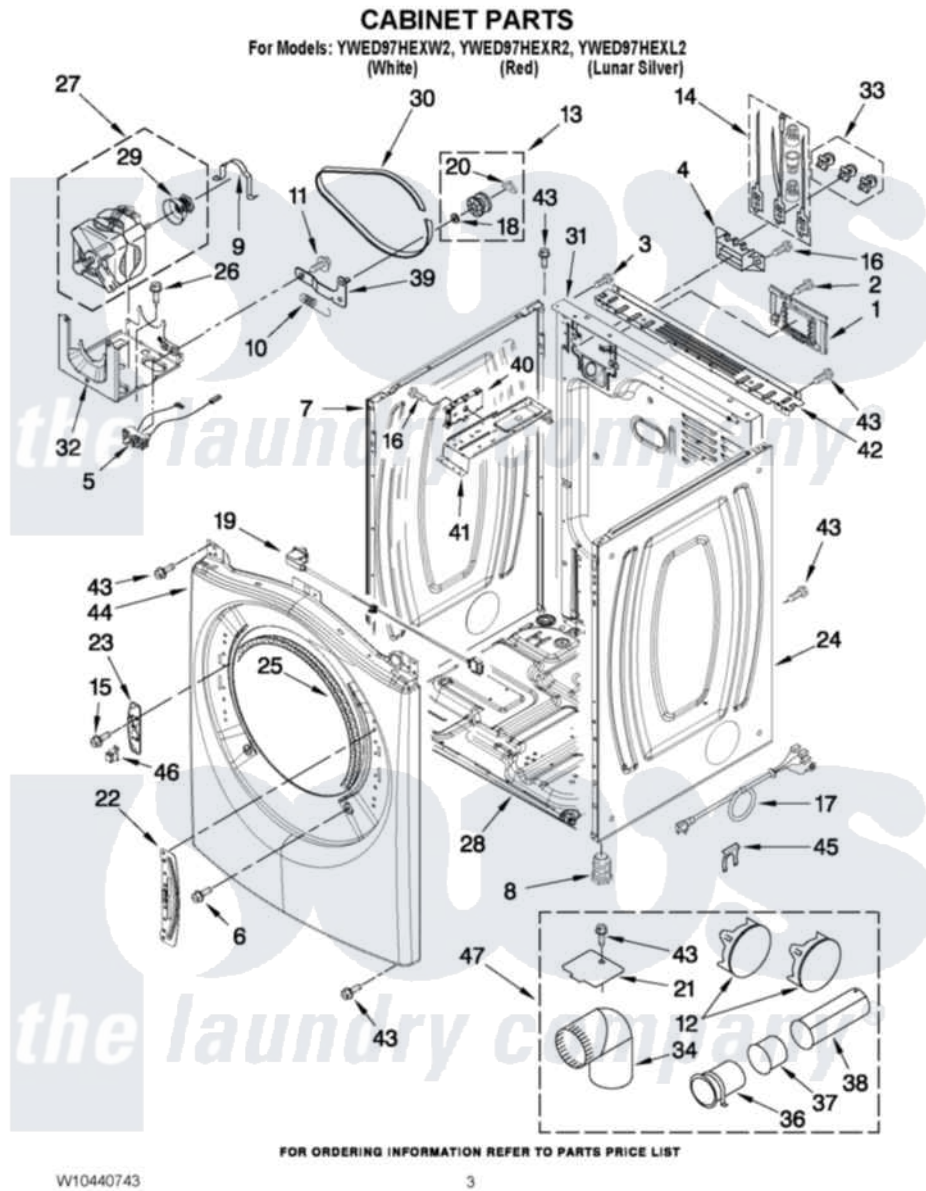

Whirlpool YWED97HEXL2 02 - CABINET PARTS

W10440743

3

Whirlpool [Residential Whirlpool YWED97HEXL2 Dryer Parts](#) Parts Diagram 02 - CABINET PARTS
Click on the part number to view part

Item	Original Part Number	Replaced By	Status	Part Description
1	W10316167			Cover,
2	3390814	90767		Screw, 8A X 3/8 HeX Washer Head Tapping
3	8533974	4331106		Screw, No.10-32 X 7/16
4	3397659			Block, Terminal
5	W10246525	W10314253		Switch, Assembly Broken Belt
6	3357011	308685		Side Trim)
7	W10192435			Panel, Side
"	W10337789	W10468502		Panel, Side
"	W10249727			Panel, Side
8	3392100	49621		Feet-Leveling
NI	279810			Foot-Optional
9	W10121316			Plug, Multivalent
10	3387374			Spring, Idler
11	3389420			Retainer-Idler 1/4-20 X 1/16
12	49252			Plug, Multivalent
"	W10151499	W10404617		Plug, Multivalent

13	3388672	279640	Pulley-Ildr
14	279318		Terminal Tinned And Brass Panel
15	W10288126		Screw, 10-32 X 1/2
16	90767		Screw, 8A X 3/8 HeX Washer Head Tapping
17	3394208		Cord, Power
18	W10121334		Washer, Thrust
19	W10267834		Door Switch Assembly
20	690997		Washer, Thrust
21	8066115	3394331	Plate Cover
22	W10208218		Bracket, Door Hinge
23	W10208250		Strike, Door
24	W10192446		Panel, Side
"	W10337790	W10468502	Panel, Side
"	W10249725		Panel, Side
25	3387242		Seal, Front Panel
26	343641	681414	Screw, 10AB X 1/2
27	8538263	279787	Motor-Drve
28	8565046		(BROKEN BELT BASE, CABINET SWITCH)
29	8578220		Pulley, Motor
30	3387610	661570	Belt
31	W10247569		Panel, Rear
32	W10242878		Bracket, Motor Mounting
33	279393		Terminal Block Screw Kit
34	49026		4" - 90° Elbow
36	8563747		Exhaust Pipe Medium Pipe
37	8563750		Exhaust Pipe
38	8563749		Exhaust Pipe
39	3388674	W10118756	Idler Bracket
40	W10249824		Control Board
41	W10259611		Bracket, Control
42	W10208382		Bracket, Rear Dryer
43	3390647	488729	Screw
44	W10208192		Front Panel
"	W10337783		Front Panel
"	W10316296		Front Panel
45	694415		Clip, Strain Relief
46	W10208401		Spring Catch Assembly
NI	W10331132		Dryer Exhaust Kit