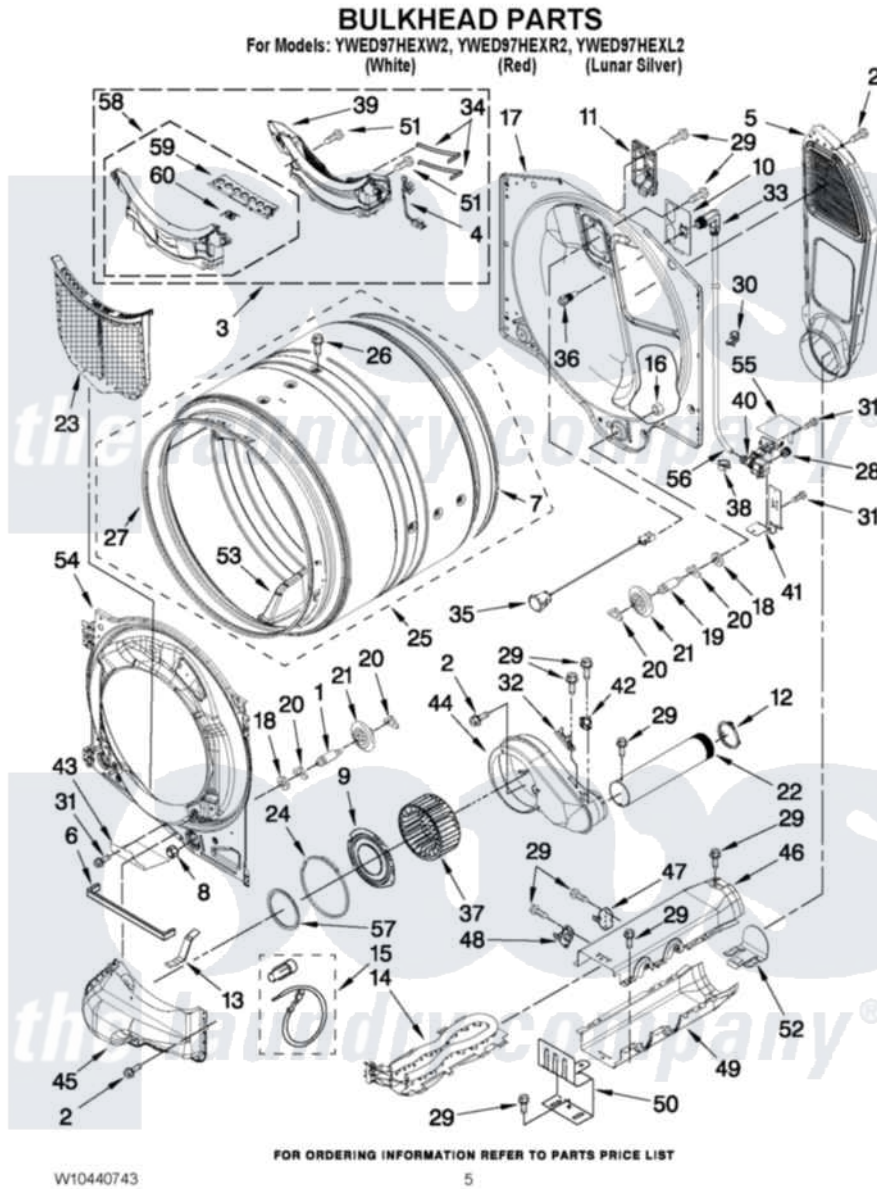

Whirlpool YWED97HEXL2 03 - BULKHEAD PARTS

Whirlpool [Residential Whirlpool YWED97HEXL2 Dryer Parts](#) Parts Diagram 03 - BULKHEAD PARTS
Click on the part number to view part

Item	Original Part Number	Replaced By	Status	Part Description
1	W10359271			Shaft, Drum Roller Threads
2	3390647	488729		Screw
3	W10219012			Outlet, Grille And Housing Assembly
4	W10298258			Harness, Sensor
5	697354	3387911		Duct-Air
6	W10211950			Seal, Outlet Housing
7	697694	280114		Seal
8	3934666	W10080210		Nut, 3/8 X 16
9	W10211901			Collar Assembly
10	W10249422			Nozzle, Bracket Rear
11	W10208422			Rear Deflector
12	W10344699			Collar, Duct
13	W10306123			Clip, Lint Duct
14	8544772			Heater Element
15	279457			Wire Kit, Terminal
16	W10001120	W10080190		Nut, 3/8-16