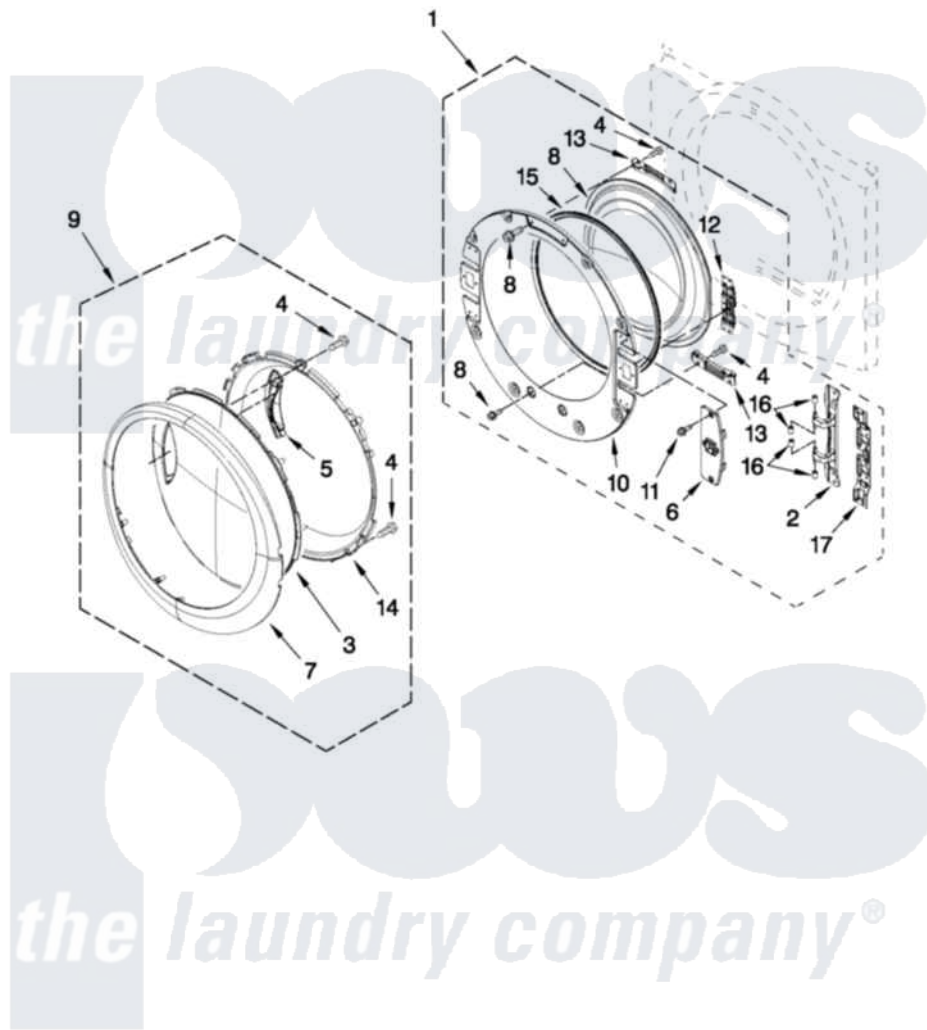

Whirlpool YWED97HEXL2 04 - DOOR PARTS

DOOR PARTS

For Models: YWED97HEXW2, YWED97HEXR2, YWED97HEXL2
(White) (Red) (Lunar Silver)

FOR ORDERING INFORMATION REFER TO PARTS PRICE LIST

W10440743

7

Whirlpool [Residential Whirlpool YWED97HEXL2 Dryer Parts](#) Parts Diagram 04 - DOOR PARTS
Click on the part number to view part

Item	Original Part Number	Replaced By	Status	Part Description
1	W10208266			Door, Inner Assembly
2	W10208415			Hinge Base
3	W10208270			Door, Outer Screen
4	9742177			Screw, 8-18 X .625
5	W10208411			Handle, Door
6	W10208413			Cover, Door Switch
7	W10208271			Door, Trim Ring
8	W10208417			Window Inner Door
9	W10208268			Door Assembly (Outer) (Include Items, (3, 4, 5, 7 And 14)
10	W10267837			Door, Inner Assembly
11	W10288126			Screw, 10-32 X 1/2
12	W10208254			Door Inner Screw, 10-32 X 1/2
13	W10208252			Bracket, Glass
14	W10208269			Frame, Door Front Support
15	W10329710			Door Catch Assembly