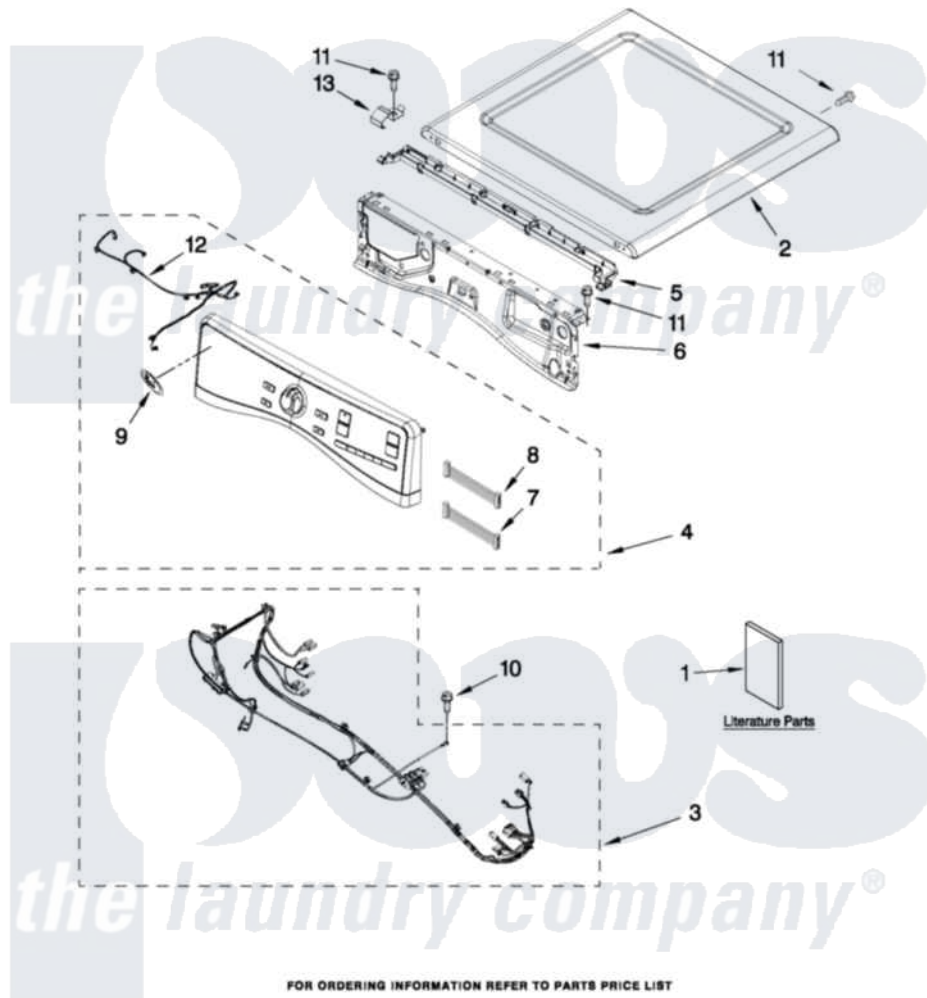

Whirlpool YWED97HEXR0 01 - TOP AND CONSOLE PARTS

TOP AND CONSOLE PARTS

For Models: YWED97HEXW0 (White) YWED97HEXR0 (Red) YWED97HEXL0 (Lunar Silver)

27" ELECTRIC DRYER

FOR ORDERING INFORMATION REFER TO PARTS PRICE LIST

12-10 Litho in U.S.A. (L.T.) (eeb)

1

Part No. W10368972 Rev. A

Whirlpool Residential Whirlpool YWED97HEXR0 Dryer Parts Parts Diagram 01 - TOP AND CONSOLE PARTS
 Click on the part number to view part

Item	Original Part Number	Replaced By	Status	Part Description
1	W10305728		Not Available	USE & CARE GUIDE
"	W10319757		Not Available	TECH SHEET
"	W10057364		Not Available	INSTALLATION INSTRUCTIONS
2	W10208383			Top
"	W10337792			Top
"	W10316282			Top
3	W10319342		Not Available	HARNESS, MAIN
4	W10352483		Not Available	PANEL, CONSOLE ASSEMBLY (INCLUDE ITEMS, 7,8,9,10,13, 14,15 & 16) (WHITE)
"	W10352485			Panel, Console Assembly
"	W10352484			Panel, Console Assembly
5	W10317570			Water Channel
6	W10208198			Bracket, Console
7	W10267938			Harness, UI Jumper
8	W10267937			Harness, Jumper

9	W10117943	8303811	Badge, Assembly
10	693995		Screw, Hex Head
11	3390647	488729	Screw
12	W10267832		Cable, User Interface
13	W10317566		Spring, Clip Water Channel