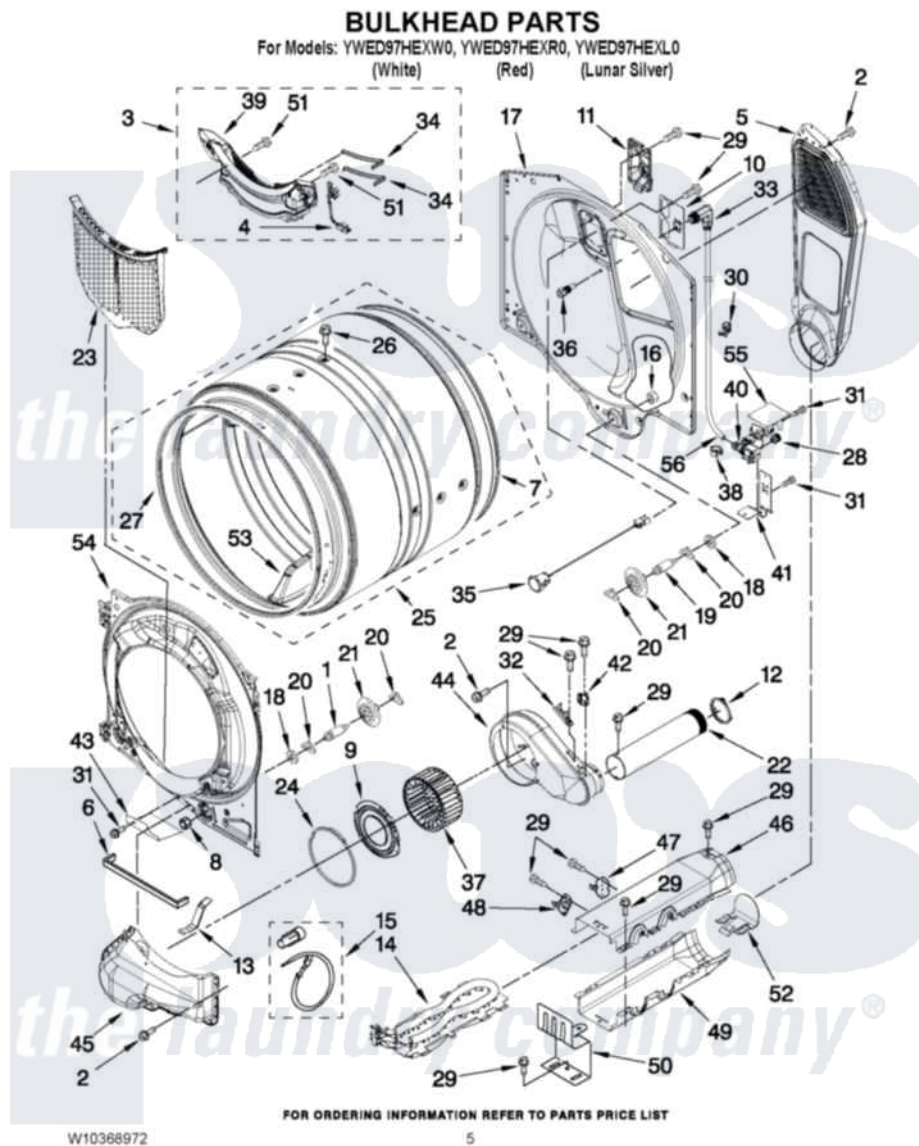

Whirlpool YWED97HEXR0 03 - BULKHEAD PARTS

Whirlpool [Residential Whirlpool YWED97HEXR0 Dryer Parts](#) Parts Diagram 03 - BULKHEAD PARTS
Click on the part number to view part

Item	Original Part Number	Replaced By	Status	Part Description
1	W10359271			Shaft, Drum Roller Threads
2	3390647	488729		Screw
3	W10211903			Outlet Grill And Housing Assembly
4	W10298258			Harness, Sensor
5	697354	3387911		Duct-Air
6	W10211950			Seal, Outlet Housing
7	697694	280114		Seal
8	3934666	W10080210		Nut, 3/8 X 16
9	W10211901			Collar Assembly
10	W10249422			Nozzle, Bracket Rear
11	W10208422			Rear Deflector
12	W10344699			Collar, Duct
13	W10306123			Clip, Lint Duct
14	8544772			Heater Element
15	279457			Wire Kit, Terminal
16	W10001120	W10080190		Nut, 3/8-16