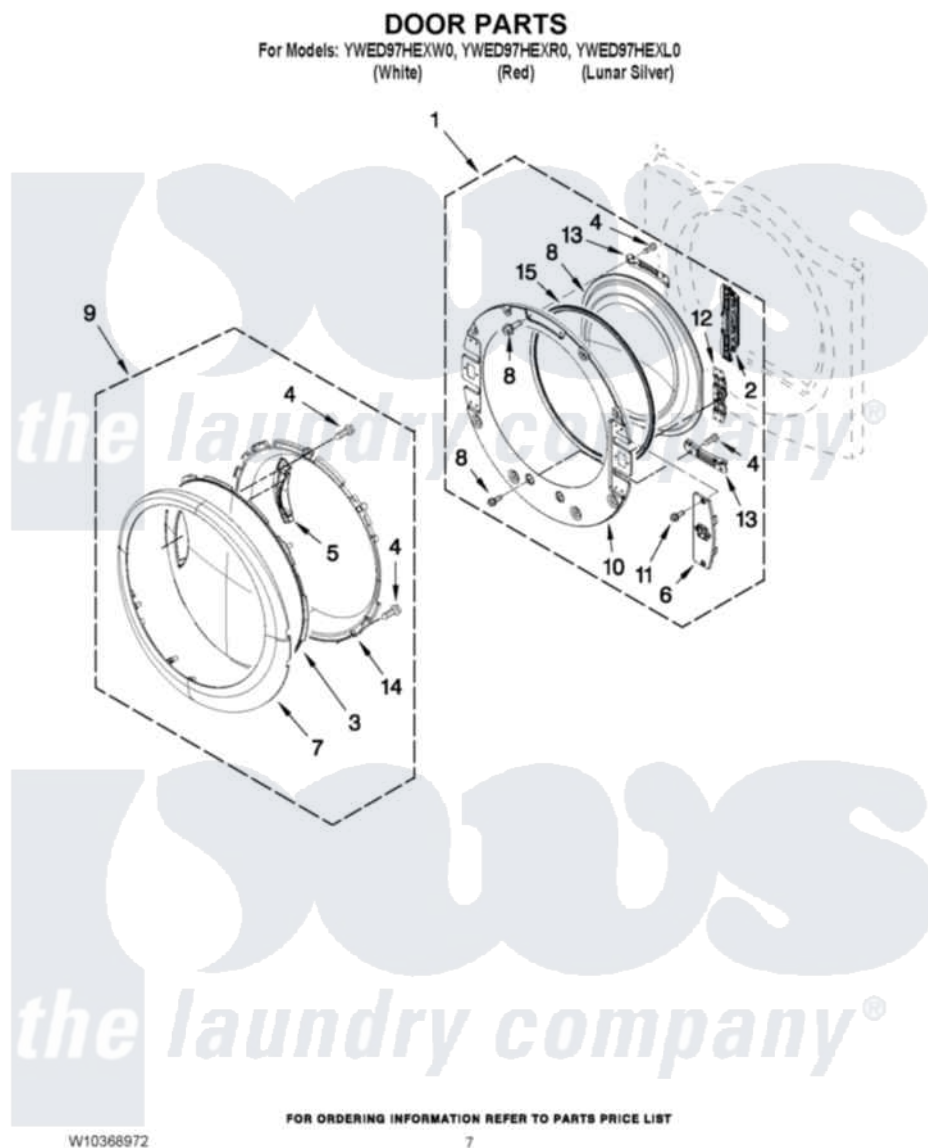

Whirlpool YWED97HEXR0 04 - DOOR PARTS

Whirlpool [Residential Whirlpool YWED97HEXR0 Dryer Parts](#) Parts Diagram 04 - DOOR PARTS

[Click on the part number to view part](#)

Item	Original Part Number	Replaced By	Status	Part Description
1	W10208266			Door, Inner Assembly
2	W10208414			Door Hinge Assembly
3	W10208270			Door, Outer Screen
4	9742177			Screw, 8-18 X .625
5	W10208411			Handle, Door
6	W10208413			Cover, Door Switch
7	W10208271			Door, Trim Ring
8	W10208417			Window Inner Door
9	W10208268			Door Assembly (Outer) (Include Items, (3, 4, 5, 7 And 14)
10	W10267837			Door, Inner Assembly
11	W10288126			Screw, 10-32 X 1/2
12	W10208254			Door Inner Screw, 10-32 X 1/2
13	W10208252			Bracket, Glass
14	W10208269			Frame, Door Front Support
15	W10329710			Door Catch Assembly