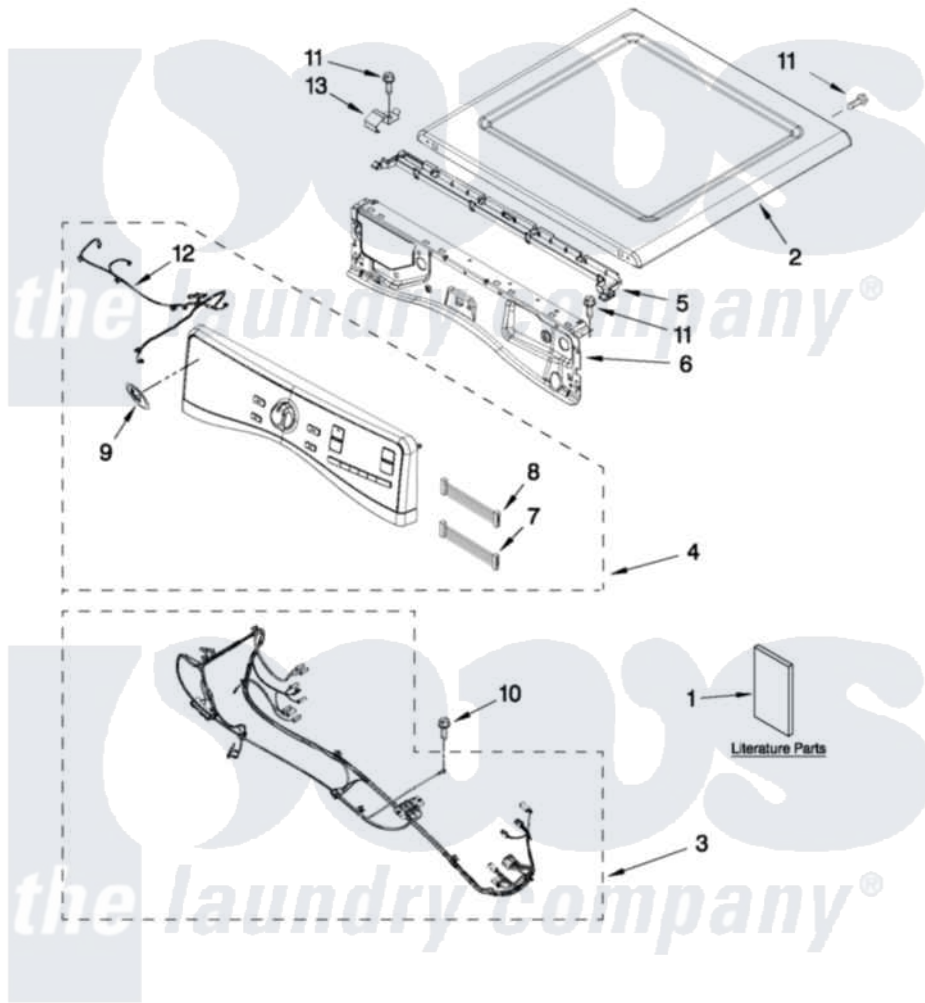

Whirlpool YWED97HEXR1 01 - TOP AND CONSOLE PARTS

TOP AND CONSOLE PARTS

For Models: YWED97HEXW1, YWED97HEXR1, YWED97HEXL1
(White) (Red) (Lunar Silver)

27" ELECTRIC DRYER

FOR ORDERING INFORMATION REFER TO PARTS PRICE LIST

7-11Litho in U.S.A. (JLP)(bay)

1

Part No. W10435617 Rev. A

Whirlpool Residential Whirlpool YWED97HEXR1 Dryer Parts Parts Diagram 01 - TOP AND CONSOLE PARTS

[Click on the part number to view part](#)

Item	Original Part Number	Replaced By	Status	Part Description
1	W10305728		Not Available	USE & CARE GUIDE
"	W10319757		Not Available	TECH SHEET
"	W10423115		Not Available	INSTALLATION, INSTRUCTION
2	W10208383			Top
"	W10337792			Top
"	W10316282			Top
3	W10357658		Not Available	HARNESS, MAIN
4	W10352483		Not Available	PANEL, CONSOLE ASSEMBLY (INCLUDE ITEMS, 7,8,9,10,13, 14,15 & 16) (WHITE)
"	W10352485			Panel, Console Assembly
"	W10352484			Panel, Console Assembly
5	W10317570			Water Channel
6	W10208198			Bracket, Console
7	W10267938			Harness, UI Jumper
8	W10267937			Harness, Jumper

9	W10117943	8303811	Badge, Assembly
10	693995		Screw, Hex Head
11	3390647	488729	Screw
12	W10267832		Cable, User Interface
13	W10317566		Spring, Clip Water Channel