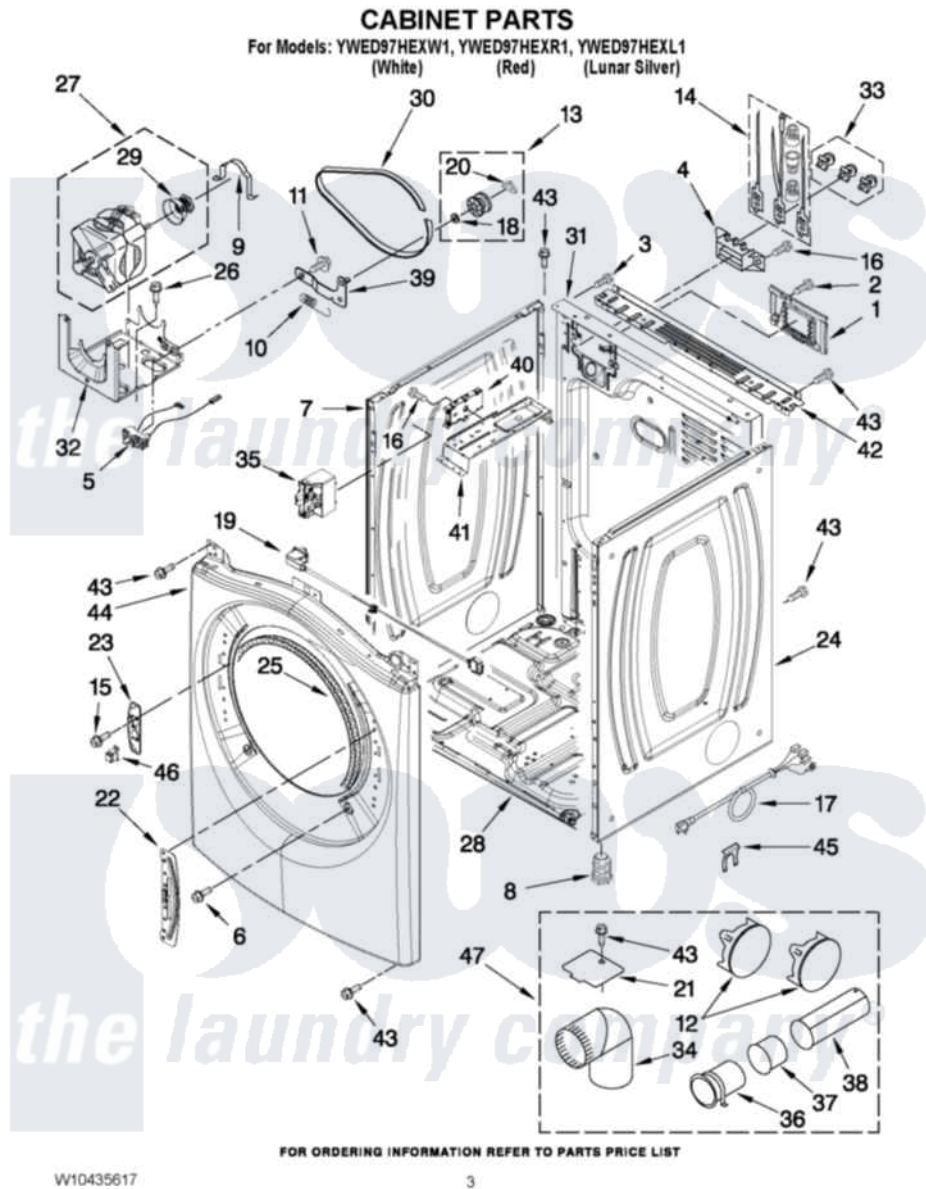

# Whirlpool YWED97HEXR1 02 - CABINET PARTS

W10435617

3

Whirlpool [Residential Whirlpool YWED97HEXR1 Dryer Parts](#) Parts Diagram 02 - CABINET PARTS  
Click on the part number to view part

Item	Original Part Number	Replaced By	Status	Part Description
1	<a href="#">W10316167</a>			Cover,
2	3390814	<a href="#">90767</a>		Screw, 8A X 3/8 HeX Washer Head Tapping
3	8533974	<a href="#">4331106</a>		Screw, No.10-32 X 7/16
4	<a href="#">3397659</a>			Block, Terminal
5	W10246525	<a href="#">W10314253</a>		Switch, Assembly Broken Belt
6	3357011	<a href="#">308685</a>		Side Trim )
7	<a href="#">W10192435</a>			Panel, Side
"	W10337789	<a href="#">W10468502</a>		Panel, Side
"	<a href="#">W10249727</a>			Panel, Side
8	3392100	<a href="#">49621</a>		Feet-Leveling
NI	<a href="#">279810</a>			Foot-Optional
9	<a href="#">W10121316</a>			Plug, Multivalent
10	<a href="#">3387374</a>			Spring, Idler
11	<a href="#">3389420</a>			Retainer-Idler 1/4-20 X 1/16
12	<a href="#">49252</a>			Plug, Multivalent
"	W10151499	<a href="#">W10404617</a>		Plug, Multivalent