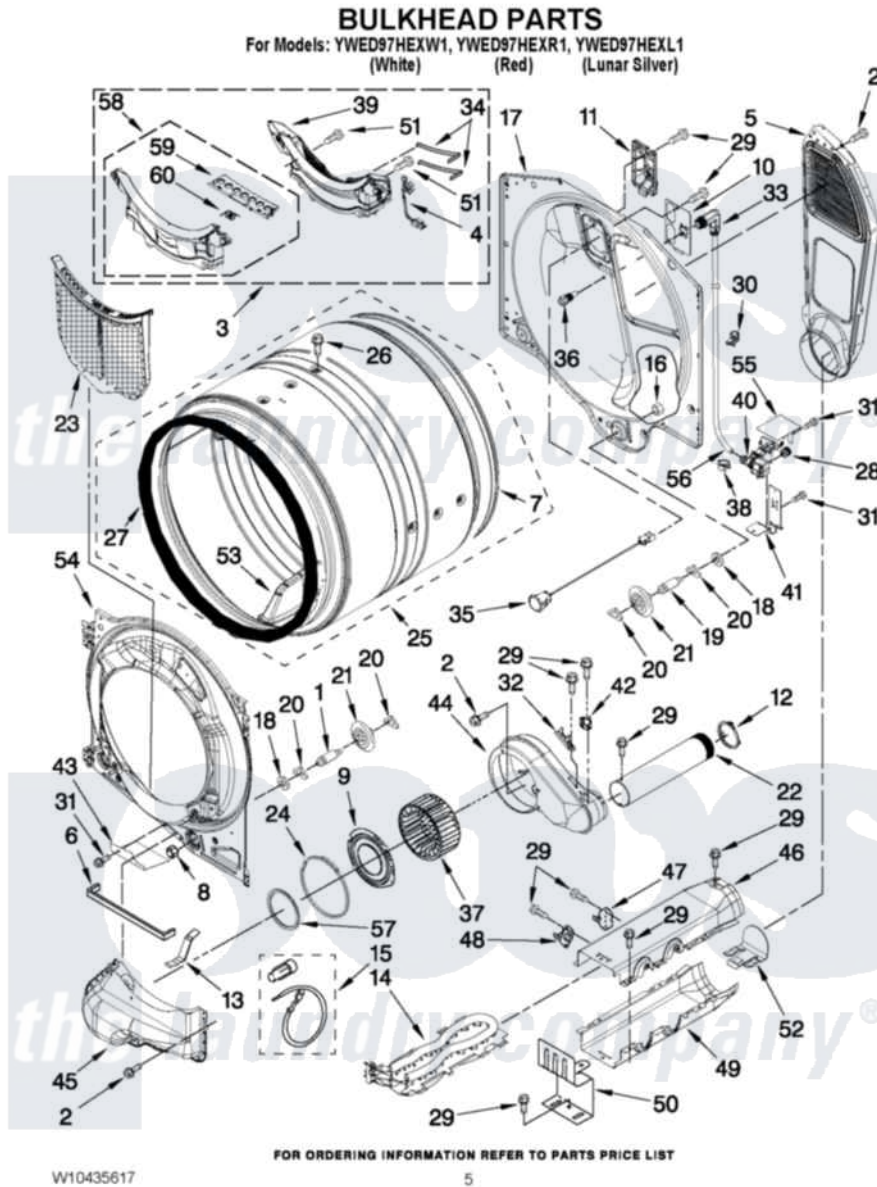

# Whirlpool YWED97HEXR1 03 - BULKHEAD PARTS

Whirlpool [Residential Whirlpool YWED97HEXR1 Dryer Parts](#) Parts Diagram 03 - BULKHEAD PARTS  
Click on the part number to view part

| Item | Original Part Number      | Replaced By               | Status | Part Description                    |
|------|---------------------------|---------------------------|--------|-------------------------------------|
| 1    | <a href="#">W10359271</a> |                           |        | Shaft, Drum Roller Threads          |
| 2    | 3390647                   | <a href="#">488729</a>    |        | Screw                               |
| 3    | <a href="#">W10219012</a> |                           |        | Outlet, Grille And Housing Assembly |
| 4    | <a href="#">W10298258</a> |                           |        | Harness, Sensor                     |
| 5    | 697354                    | <a href="#">3387911</a>   |        | Duct-Air                            |
| 6    | <a href="#">W10211950</a> |                           |        | Seal, Outlet Housing                |
| 7    | 697694                    | <a href="#">280114</a>    |        | Seal                                |
| 8    | 3934666                   | <a href="#">W10080210</a> |        | Nut, 3/8 X 16                       |
| 9    | <a href="#">W10211901</a> |                           |        | Collar Assembly                     |
| 10   | <a href="#">W10249422</a> |                           |        | Nozzle, Bracket Rear                |
| 11   | <a href="#">W10208422</a> |                           |        | Rear Deflector                      |
| 12   | <a href="#">W10344699</a> |                           |        | Collar, Duct                        |
| 13   | <a href="#">W10306123</a> |                           |        | Clip, Lint Duct                     |
| 14   | <a href="#">8544772</a>   |                           |        | Heater Element                      |
| 15   | <a href="#">279457</a>    |                           |        | Wire Kit, Terminal                  |
| 16   | W10001120                 | <a href="#">W10080190</a> |        | Nut, 3/8-16                         |