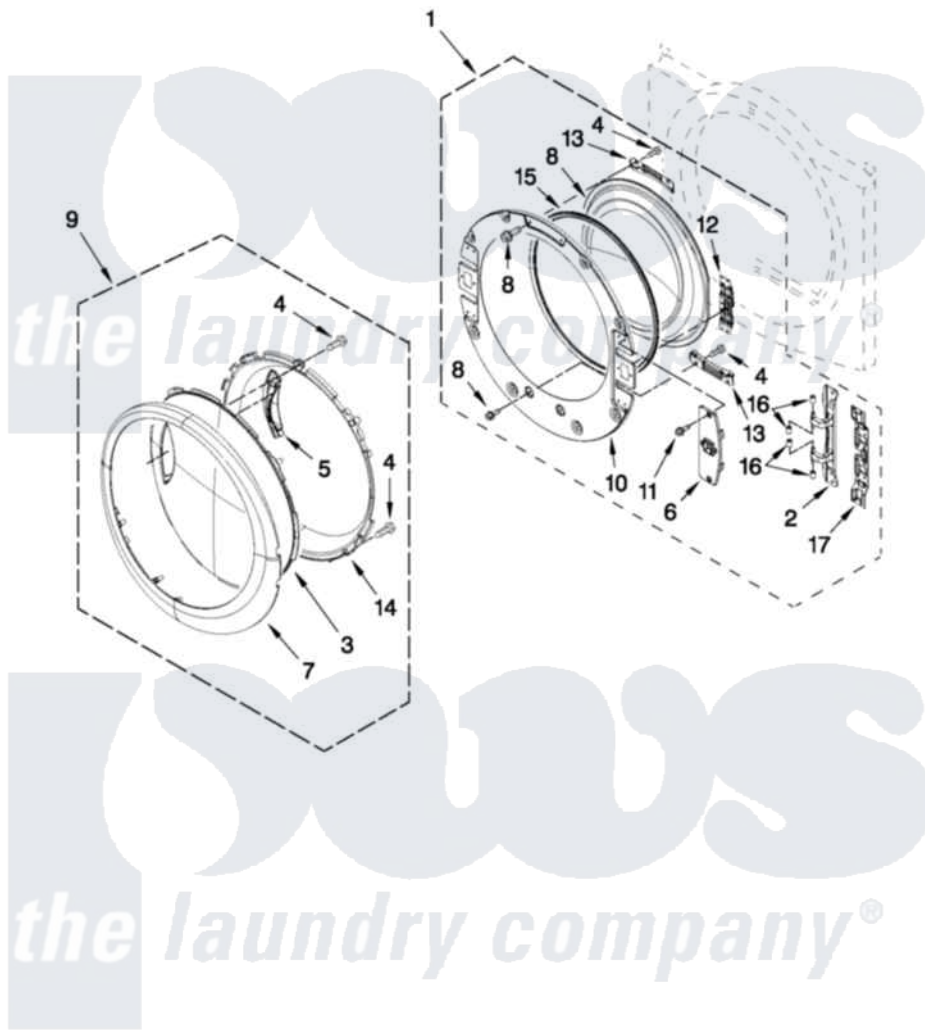

# Whirlpool YWED97HEXR1 04 - DOOR PARTS

## DOOR PARTS

For Models: YWED97HEXW1, YWED97HEXR1, YWED97HEXL1  
(White) (Red) (Lunar Silver)

W10435617

FOR ORDERING INFORMATION REFER TO PARTS PRICE LIST

7

Whirlpool [Residential Whirlpool YWED97HEXR1 Dryer Parts](#) Parts Diagram 04 - DOOR PARTS  
Click on the part number to view part

Item	Original Part Number	Replaced By	Status	Part Description
1	<a href="#">W10208266</a>			Door, Inner Assembly
2	<a href="#">W10208415</a>			Hinge Base
3	<a href="#">W10208270</a>			Door, Outer Screen
4	<a href="#">9742177</a>			Screw, 8-18 X .625
5	<a href="#">W10208411</a>			Handle, Door
6	<a href="#">W10208413</a>			Cover, Door Switch
7	<a href="#">W10208271</a>			Door, Trim Ring
8	<a href="#">W10208417</a>			Window Inner Door
9	<a href="#">W10208268</a>			Door Assembly (Outer) (Include Items, (3, 4, 5, 7 And 14)
10	<a href="#">W10267837</a>			Door, Inner Assembly
11	<a href="#">W10288126</a>			Screw, 10-32 X 1/2
12	<a href="#">W10208254</a>			Door Inner Screw, 10-32 X 1/2
13	<a href="#">W10208252</a>			Bracket, Glass
14	<a href="#">W10208269</a>			Frame, Door Front Support
15	<a href="#">W10329710</a>			Door Catch Assembly