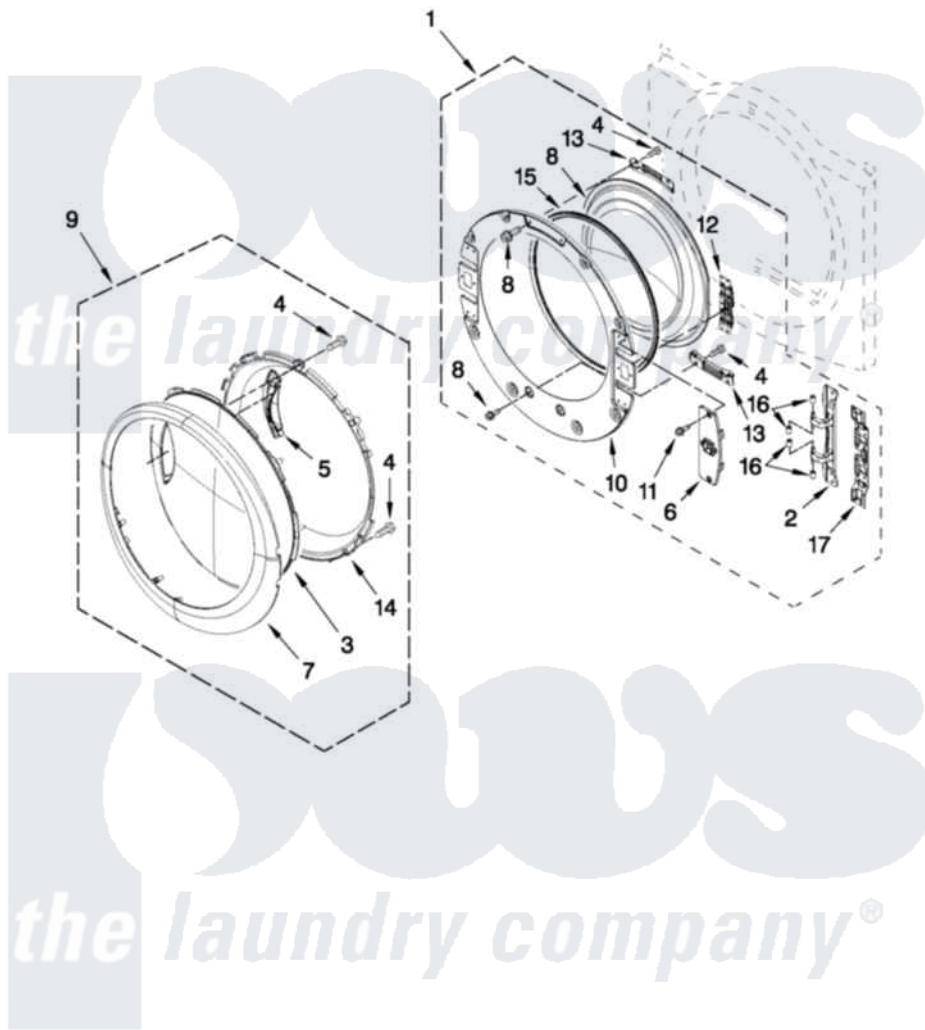

# Whirlpool YWED97HEXR2 04 - DOOR PARTS

## DOOR PARTS

For Models: YWED97HEXW2, YWED97HEXR2, YWED97HEXL2  
(White) (Red) (Lunar Silver)

FOR ORDERING INFORMATION REFER TO PARTS PRICE LIST

W10440743

7

Whirlpool [Residential Whirlpool YWED97HEXR2 Dryer Parts](#) Parts Diagram 04 - DOOR PARTS

[Click on the part number to view part](#)

Item	Original Part Number	Replaced By	Status	Part Description
1	<a href="#">W10208266</a>			Door, Inner Assembly
2	<a href="#">W10208415</a>			Hinge Base
3	<a href="#">W10208270</a>			Door, Outer Screen
4	<a href="#">9742177</a>			Screw, 8-18 X .625
5	<a href="#">W10208411</a>			Handle, Door
6	<a href="#">W10208413</a>			Cover, Door Switch
7	<a href="#">W10208271</a>			Door, Trim Ring
8	<a href="#">W10208417</a>			Window Inner Door
9	<a href="#">W10208268</a>			Door Assembly (Outer) (Include Items, (3, 4, 5, 7 And 14)
10	<a href="#">W10267837</a>			Door, Inner Assembly
11	<a href="#">W10288126</a>			Screw, 10-32 X 1/2
12	<a href="#">W10208254</a>			Door Inner Screw, 10-32 X 1/2
13	<a href="#">W10208252</a>			Bracket, Glass
14	<a href="#">W10208269</a>			Frame, Door Front Support
15	<a href="#">W10329710</a>			Door Catch Assembly