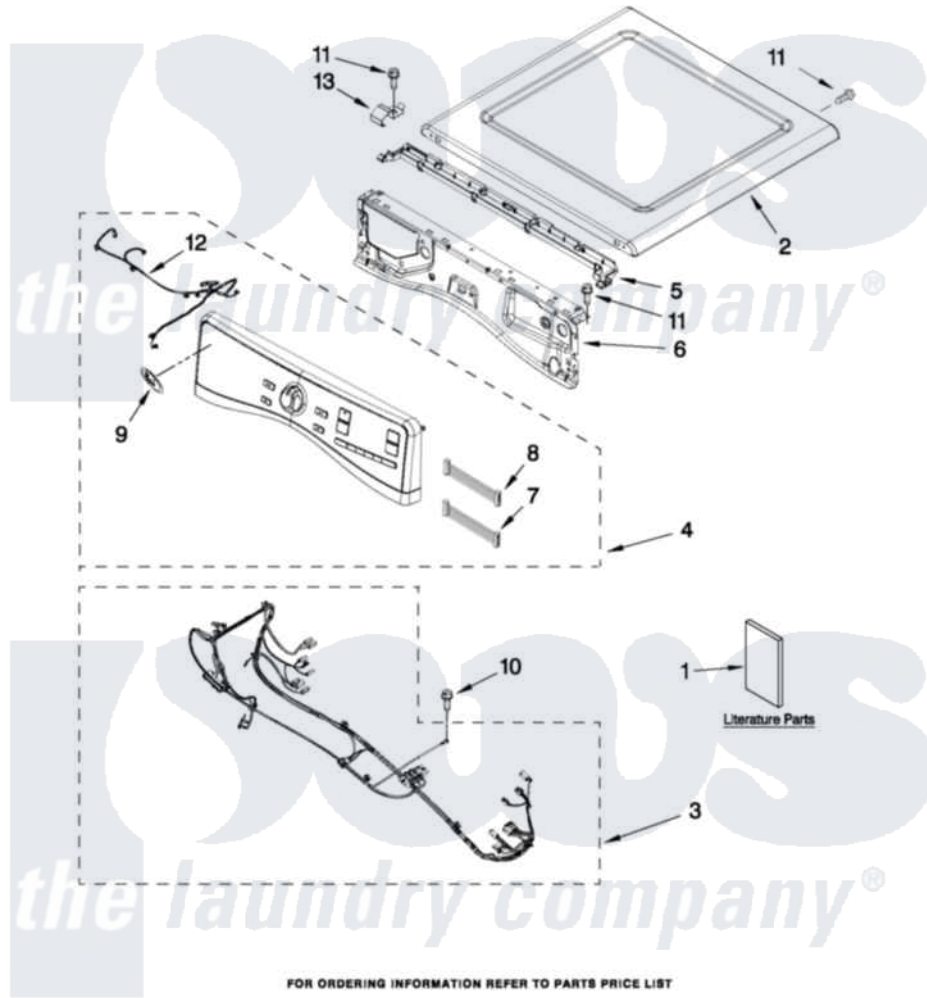

Whirlpool YWED97HEXW0 01 - TOP AND CONSOLE PARTS

TOP AND CONSOLE PARTS

For Models: YWED97HEXW0 (White) YWED97HEXR0 (Red) YWED97HEXL0 (Lunar Silver)

27" ELECTRIC DRYER

FOR ORDERING INFORMATION REFER TO PARTS PRICE LIST

12-10 Litho in U.S.A. (L.T.) (eeb)

1

Part No. W10368972 Rev. A

Whirlpool [Residential Whirlpool YWED97HEXW0 Dryer Parts](#) Parts Diagram 01 - TOP AND CONSOLE PARTS
 Click on the part number to view part

Item	Original Part Number	Replaced By	Status	Part Description
1	W10305728		Not Available	USE & CARE GUIDE
"	W10319757		Not Available	TECH SHEET
"	W10057364		Not Available	INSTALLATION INSTRUCTIONS
2	W10208383			Top
"	W10337792			Top
"	W10316282			Top
3	W10319342		Not Available	HARNESS, MAIN
4	W10352483		Not Available	PANEL, CONSOLE ASSEMBLY (INCLUDE ITEMS, 7,8,9,10,13, 14,15 & 16) (WHITE)
"	W10352485			Panel, Console Assembly
"	W10352484			Panel, Console Assembly
5	W10317570			Water Channel
6	W10208198			Bracket, Console
7	W10267938			Harness, UI Jumper
8	W10267937			Harness, Jumper