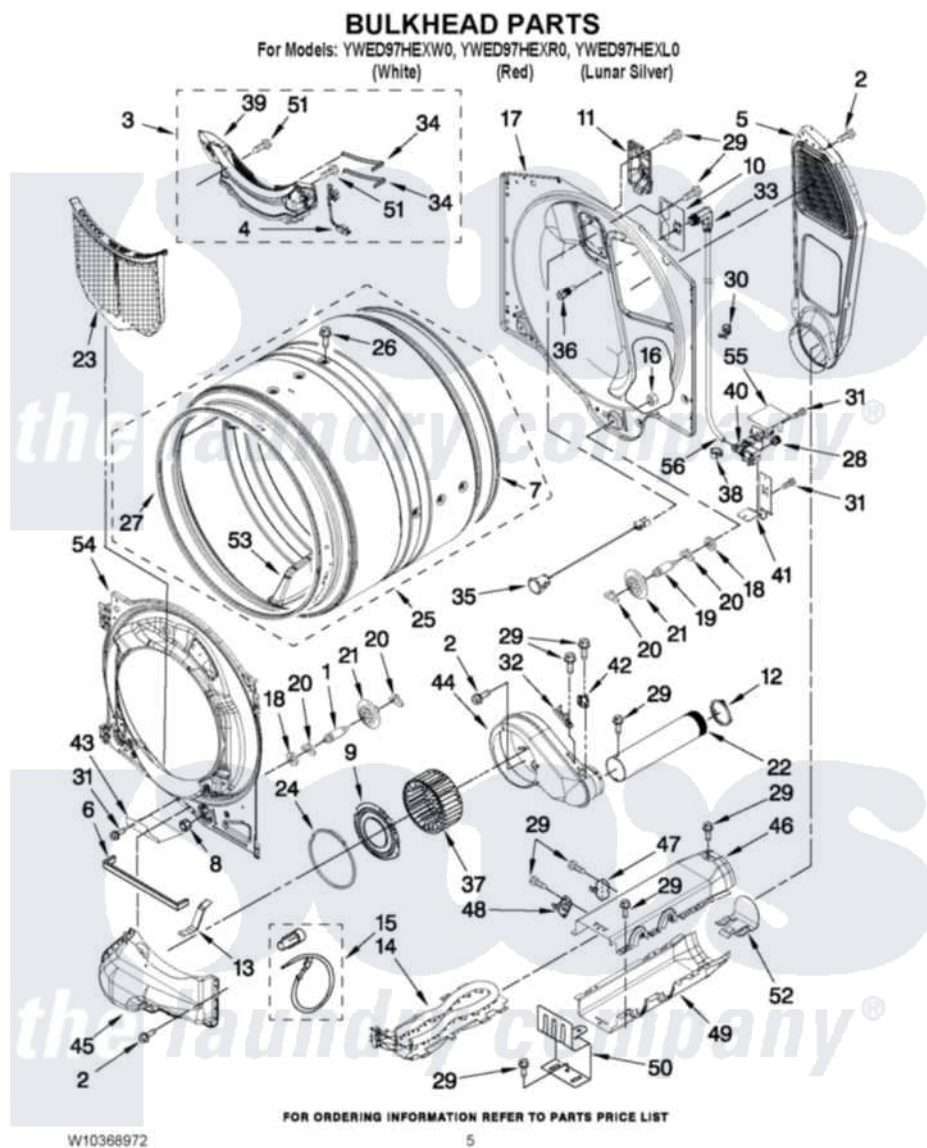

# Whirlpool YWED97HEXW0 03 - BULKHEAD PARTS

Whirlpool Residential Whirlpool YWED97HEXW0 Dryer Parts Parts Diagram 03 - BULKHEAD PARTS  
Click on the part number to view part

Item	Original Part Number	Replaced By	Status	Part Description
1	<a href="#">W10359271</a>			Shaft, Drum Roller Threads
2	3390647	<a href="#">488729</a>		Screw
3	<a href="#">W10211903</a>			Outlet Grill And Housing Assembly
4	<a href="#">W10298258</a>			Harness, Sensor
5	697354	<a href="#">3387911</a>		Duct-Air
6	<a href="#">W10211950</a>			Seal, Outlet Housing
7	697694	<a href="#">280114</a>		Seal
8	3934666	<a href="#">W10080210</a>		Nut, 3/8 X 16
9	<a href="#">W10211901</a>			Collar Assembly
10	<a href="#">W10249422</a>			Nozzle, Bracket Rear
11	<a href="#">W10208422</a>			Rear Deflector
12	<a href="#">W10344699</a>			Collar, Duct
13	<a href="#">W10306123</a>			Clip, Lint Duct
14	<a href="#">8544772</a>			Heater Element
15	<a href="#">279457</a>			Wire Kit, Terminal
16	W10001120	<a href="#">W10080190</a>		Nut, 3/8-16