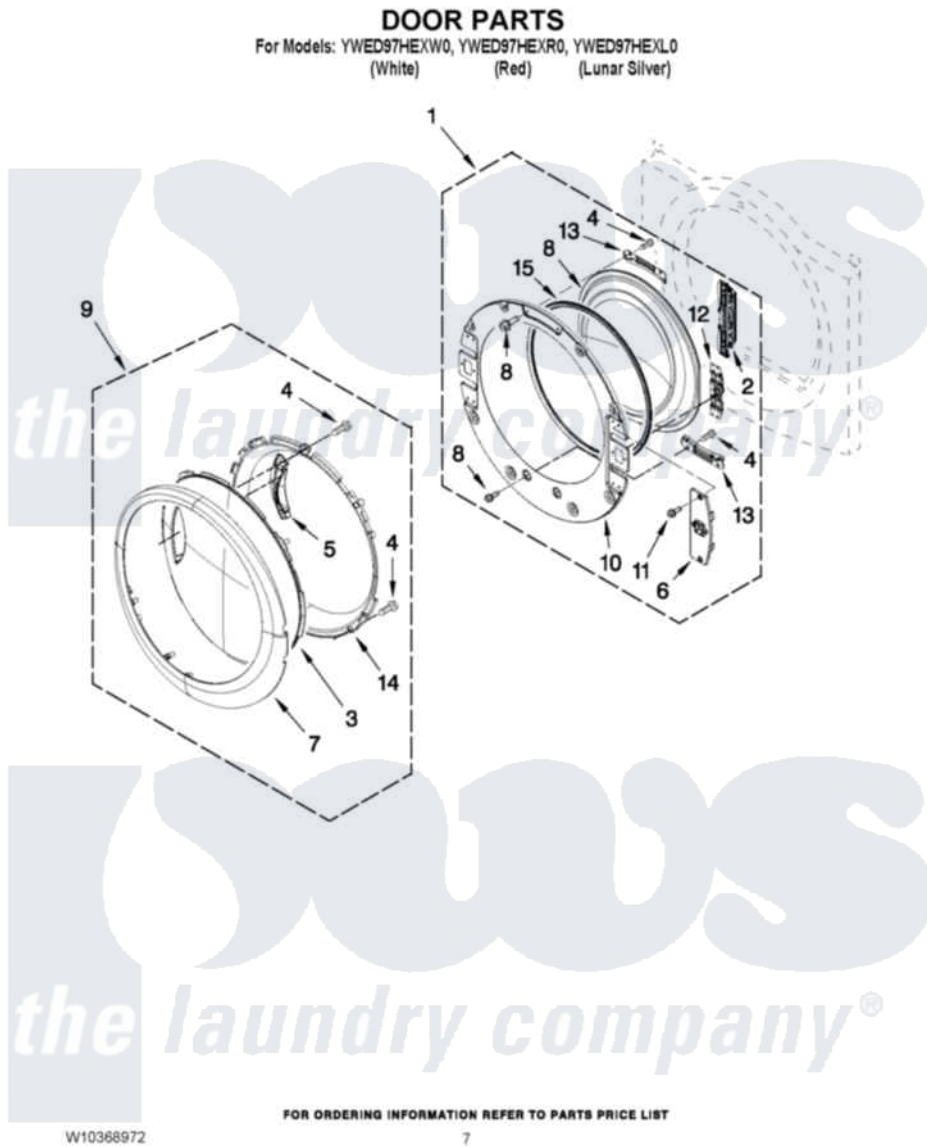

Whirlpool YWED97HEXW0 04 - DOOR PARTS

Whirlpool [Residential Whirlpool YWED97HEXW0 Dryer Parts](#) Parts Diagram 04 - DOOR PARTS
Click on the part number to view part

Item	Original Part Number	Replaced By	Status	Part Description
1	W10208266			Door, Inner Assembly
2	W10208414			Door Hinge Assembly
3	W10208270			Door, Outer Screen
4	9742177			Screw, 8-18 X .625
5	W10208411			Handle, Door
6	W10208413			Cover, Door Switch
7	W10208271			Door, Trim Ring
8	W10208417			Window Inner Door
9	W10208268			Door Assembly (Outer) (Include Items, (3, 4, 5, 7 And 14)
10	W10267837			Door, Inner Assembly
11	W10288126			Screw, 10-32 X 1/2
12	W10208254			Door Inner Screw, 10-32 X 1/2
13	W10208252			Bracket, Glass
14	W10208269			Frame, Door Front Support
15	W10329710			Door Catch Assembly