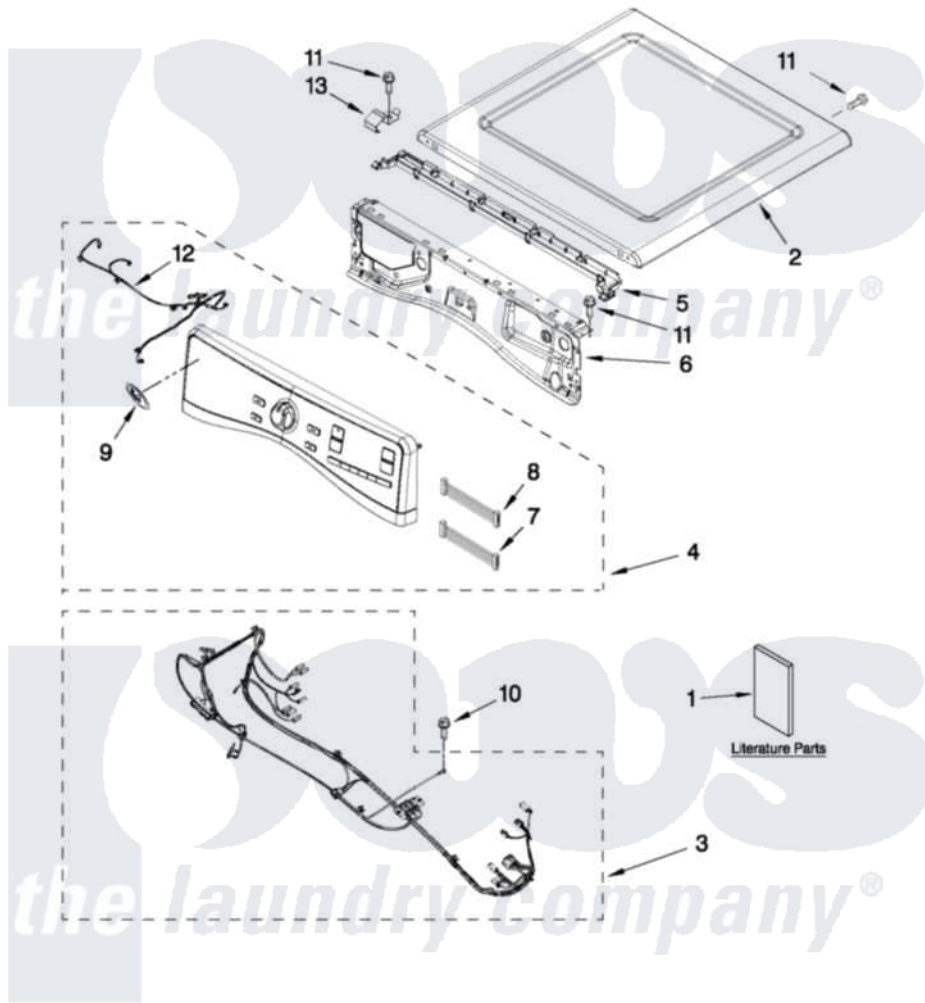

Whirlpool YWED97HEXW1 01 - TOP AND CONSOLE PARTS

TOP AND CONSOLE PARTS

For Models: YWED97HEXW1, YWED97HEXR1, YWED97HEXL1
(White) (Red) (Lunar Silver)

27" ELECTRIC DRYER

FOR ORDERING INFORMATION REFER TO PARTS PRICE LIST

7-11Litho in U.S.A. (JLP)(bay)

1

Part No. W10435617 Rev. A

Whirlpool [Residential Whirlpool YWED97HEXW1 Dryer Parts](#) Parts Diagram 01 - TOP AND CONSOLE PARTS
Click on the part number to view part

Item	Original Part Number	Replaced By	Status	Part Description
1	W10305728		Not Available	USE & CARE GUIDE
"	W10319757		Not Available	TECH SHEET
"	W10423115		Not Available	INSTALLATION, INSTRUCTION
2	W10208383			Top
"	W10337792			Top
"	W10316282			Top
3	W10357658		Not Available	HARNESS, MAIN
4	W10352483		Not Available	PANEL, CONSOLE ASSEMBLY (INCLUDE ITEMS, 7,8,9,10,13, 14,15 & 16) (WHITE)
"	W10352485			Panel, Console Assembly
"	W10352484			Panel, Console Assembly
5	W10317570			Water Channel
6	W10208198			Bracket, Console
7	W10267938			Harness, UI Jumper
8	W10267937			Harness, Jumper

9	W10117943	8303811	Badge, Assembly
10	693995		Screw, Hex Head
11	3390647	488729	Screw
12	W10267832		Cable, User Interface
13	W10317566		Spring, Clip Water Channel