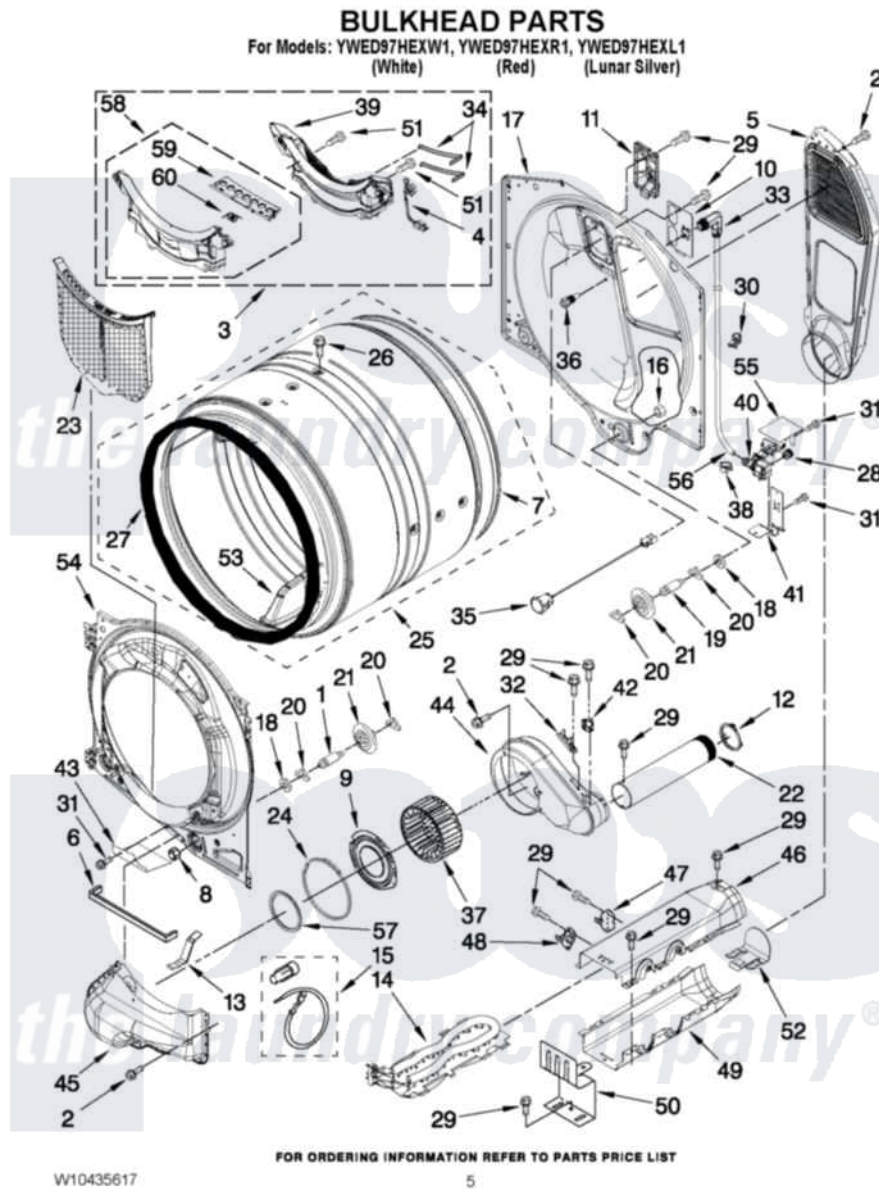

# Whirlpool YWED97HEXW1 03 - BULKHEAD PARTS

Whirlpool [Residential Whirlpool YWED97HEXW1 Dryer Parts](#) Parts Diagram 03 - BULKHEAD PARTS  
Click on the part number to view part

Item	Original Part Number	Replaced By	Status	Part Description
1	<a href="#">W10359271</a>			Shaft, Drum Roller Threads
2	3390647	<a href="#">488729</a>		Screw
3	<a href="#">W10219012</a>			Outlet, Grille And Housing Assembly
4	<a href="#">W10298258</a>			Harness, Sensor
5	697354	<a href="#">3387911</a>		Duct-Air
6	<a href="#">W10211950</a>			Seal, Outlet Housing
7	697694	<a href="#">280114</a>		Seal
8	3934666	<a href="#">W10080210</a>		Nut, 3/8 X 16
9	<a href="#">W10211901</a>			Collar Assembly
10	<a href="#">W10249422</a>			Nozzle, Bracket Rear
11	<a href="#">W10208422</a>			Rear Deflector
12	<a href="#">W10344699</a>			Collar, Duct
13	<a href="#">W10306123</a>			Clip, Lint Duct
14	<a href="#">8544772</a>			Heater Element
15	<a href="#">279457</a>			Wire Kit, Terminal
16	W10001120	<a href="#">W10080190</a>		Nut, 3/8-16