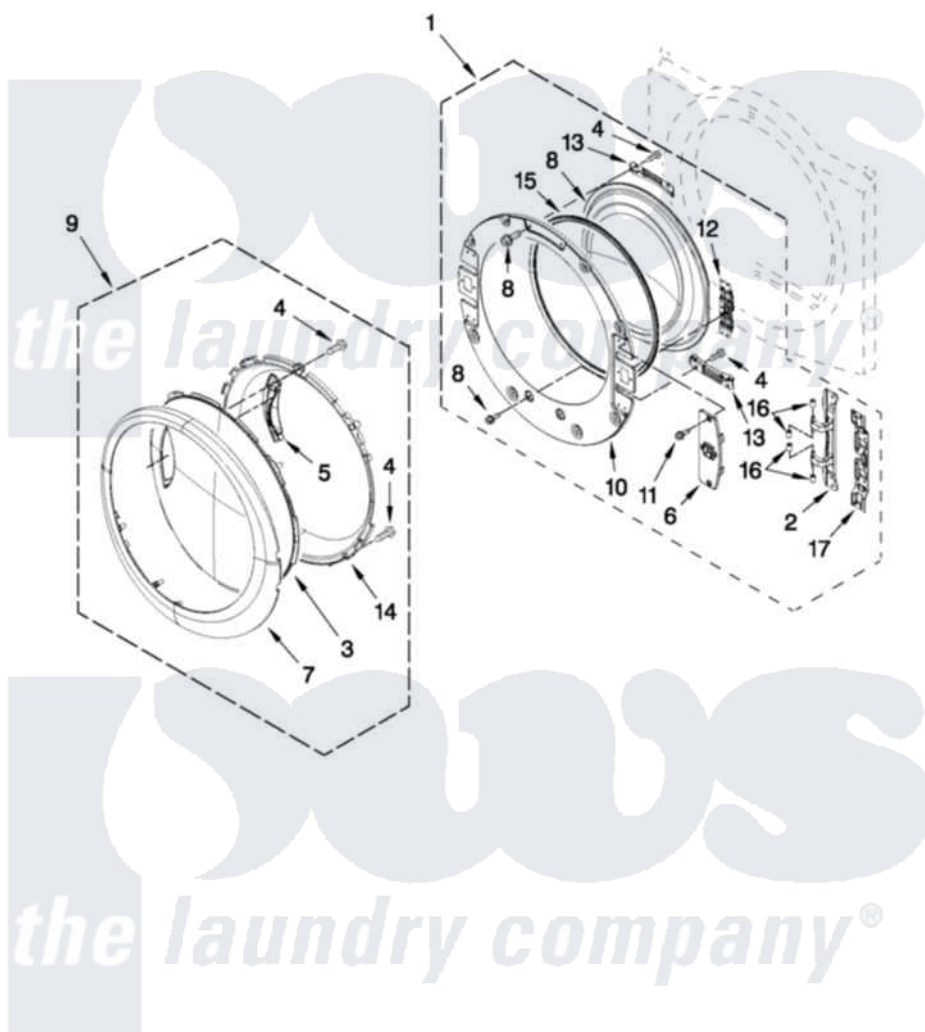

Whirlpool YWED97HEXW1 04 - DOOR PARTS

DOOR PARTS

For Models: YWED97HEXW1 (White), YWED97HEXR1 (Red), YWED97HEXL1 (Lunar Silver)

W10435617

FOR ORDERING INFORMATION REFER TO PARTS PRICE LIST

7

Whirlpool Residential Whirlpool YWED97HEXW1 Dryer Parts Parts Diagram 04 - DOOR PARTS

[Click on the part number to view part](#)

Item	Original Part Number	Replaced By	Status	Part Description
1	W10208266			Door, Inner Assembly
2	W10208415			Hinge Base
3	W10208270			Door, Outer Screen
4	9742177			Screw, 8-18 X .625
5	W10208411			Handle, Door
6	W10208413			Cover, Door Switch
7	W10208271			Door, Trim Ring
8	W10208417			Window Inner Door
9	W10208268			Door Assembly (Outer) (Include Items, (3, 4, 5, 7 And 14)
10	W10267837			Door, Inner Assembly
11	W10288126			Screw, 10-32 X 1/2
12	W10208254			Door Inner Screw, 10-32 X 1/2
13	W10208252			Bracket, Glass
14	W10208269			Frame, Door Front Support
15	W10329710			Door Catch Assembly