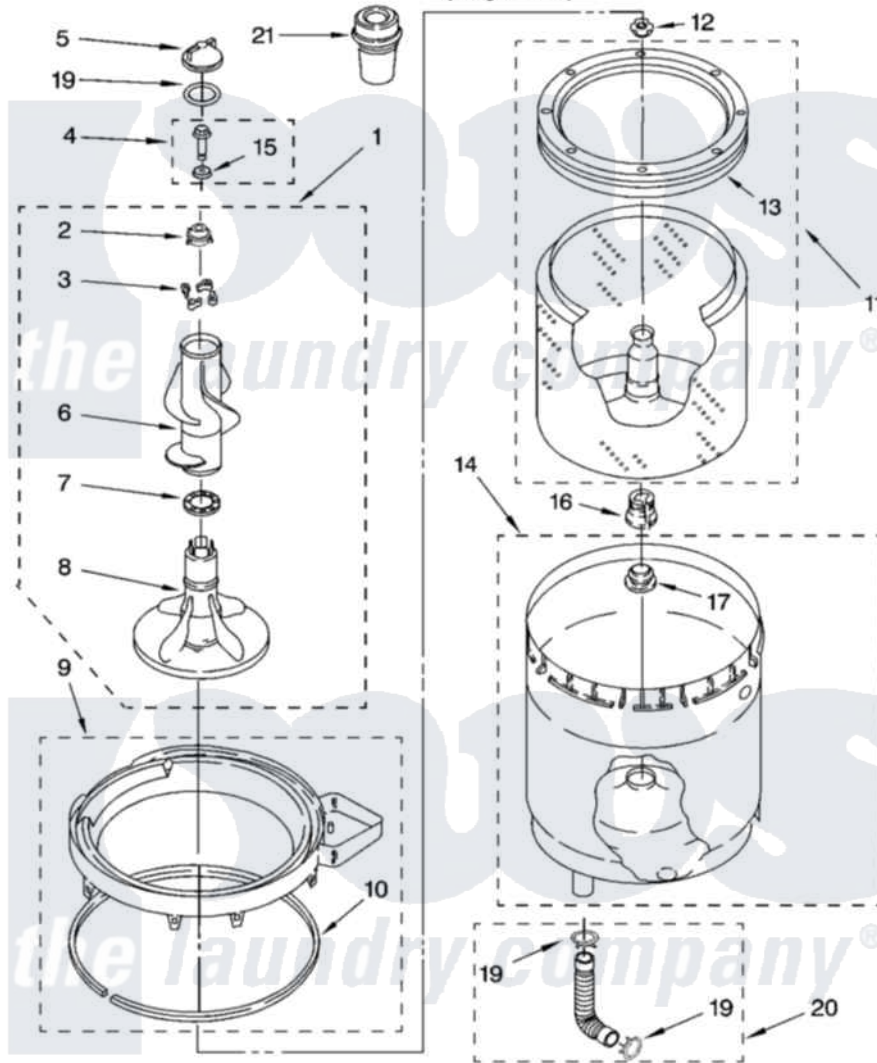

Whirlpool YWET3300SQ1 10 - AGITATOR, BASKET AND TUB PARTS

AGITATOR, BASKET AND TUB PARTS

For Model: YWET3300SQ1
(Designer White)

W10145341

15

Whirlpool [Residential Whirlpool YWET3300SQ1 Washer/Dryer Parts](#) Parts Diagram 10 - AGITATOR, BASKET AND TUB PARTS

[Click on the part number to view part](#)

Item	Original Part Number	Replaced By	Status	Part Description
1	3349743			Agitator
2	3947410	285751		Dog-Agitator
3	3366877	80040		Dog-Agitator
4	358237			Screw And Washer
5	387094	285550		Cap
6	3349610			Mover, Agitator Clutch
7	3351014	285620		Washer
8	3349578			Agitator
9	8528150	W10445870		Ring-Tub
10	3976308			Gasket, Tub Ring
11	3979385	3352234		Basket And Balance Ring Assembly
12	21366			Nut, Spanner
13	8519788	387240		Ring, Balance
14	3349292			Tub
15	3949550			Washer

16	389140		Tub Block, Basket Drive
17	383727		Gasket, Centerpodt
19	3348855	W10072840	Fabric Softener
"	3363366	616099	Clamp
20	3951449	285871	Hose
21	3350834		Dispenser,