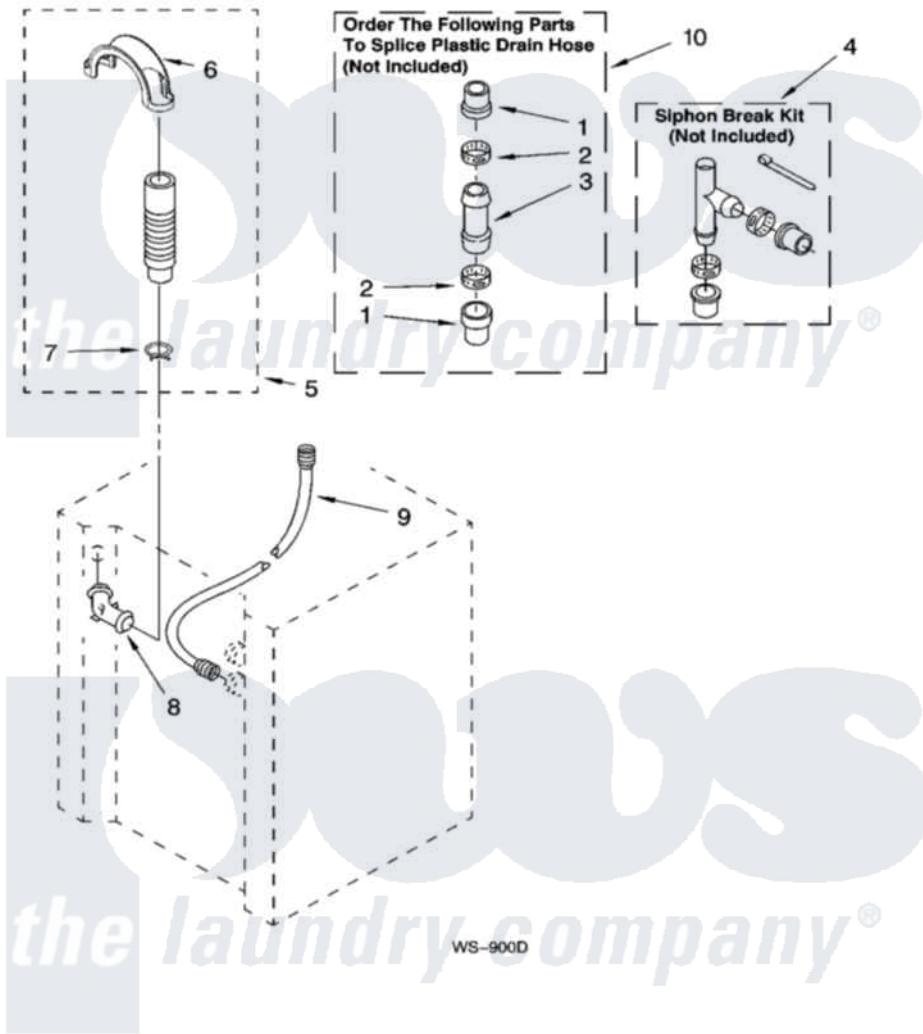

# Whirlpool YWET3300SQ2 13 - WATER SYSTEM PARTS

## WATER SYSTEM PARTS

For Model: YWET3300SQ2  
(Designer White)

W10250582

19

Whirlpool [Residential Whirlpool YWET3300SQ2 Washer/Dryer Parts](#) Parts Diagram 13 - WATER SYSTEM PARTS  
Click on the part number to view part

| Item | Original Part Number      | Replaced By             | Status | Part Description               |
|------|---------------------------|-------------------------|--------|--------------------------------|
| 1    | <a href="#">285321</a>    |                         |        | Water System Parts             |
| 2    | 65349                     | <a href="#">285655</a>  |        | Clamp, Hose                    |
| 3    | <a href="#">16272</a>     |                         |        | Connector, Straight            |
| 4    | <a href="#">285320</a>    |                         |        | Water System Parts             |
| 5    | 661575                    | <a href="#">285664</a>  |        | Hose                           |
| "    | <a href="#">W10108350</a> |                         |        | Hose, Corrugated Plastic Drain |
| "    | 661577                    | <a href="#">285666</a>  |        | Hose                           |
| 6    | <a href="#">8577378</a>   |                         |        | U-Bend, Drain Hose             |
| 7    | <a href="#">3357331</a>   |                         |        | Clamp, Drain                   |
| 8    | 356739                    | <a href="#">8557915</a> |        | Connector, Hose                |
| 9    | 3354858                   | <a href="#">89503</a>   |        | Hose-Inlet                     |
| 10   | <a href="#">285442</a>    |                         |        | Water System Parts             |