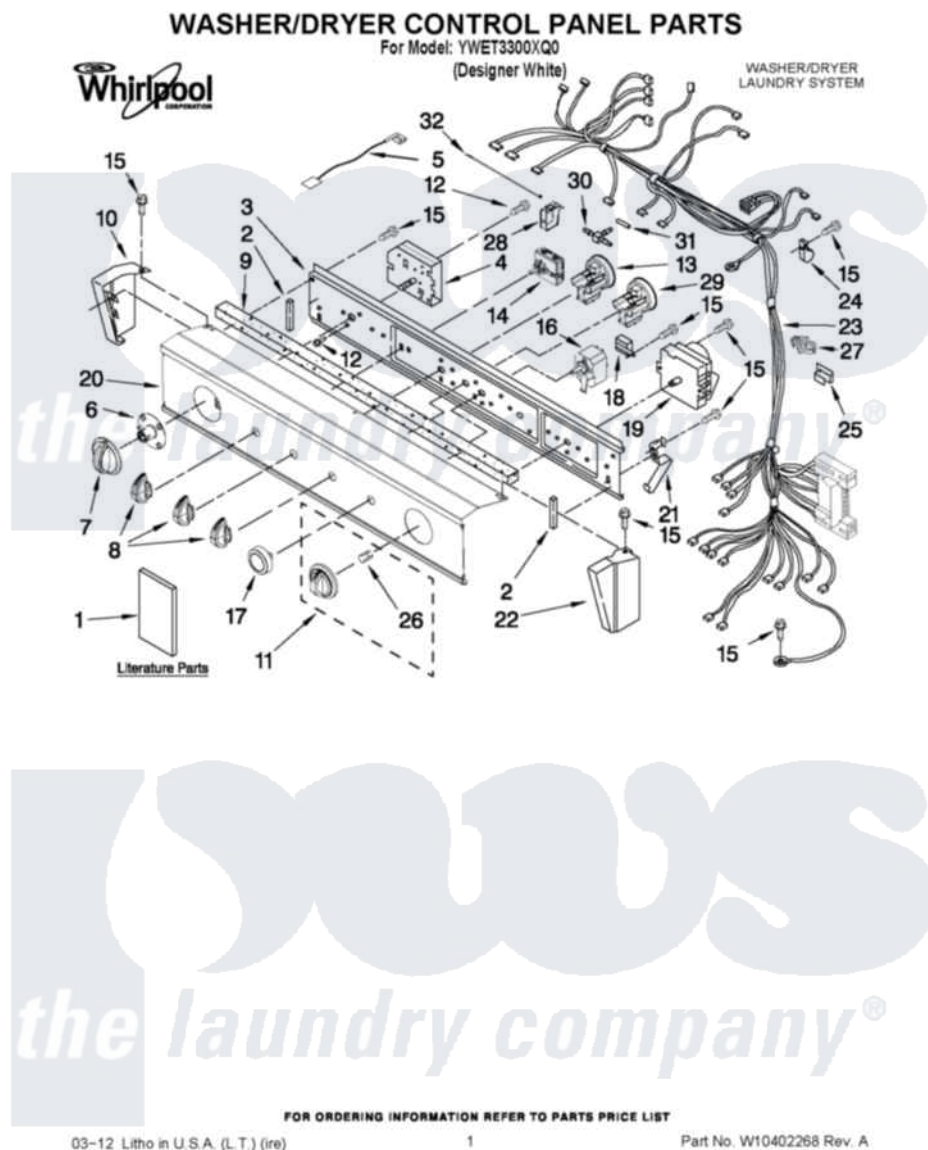

# Whirlpool YWET3300XQ0 01 - WASHER/DRYER CONTROL PANEL PARTS

Whirlpool Residential Whirlpool YWET3300XQ0 Washer/Dryer Parts Parts Diagram 01 - WASHER/DRYER CONTROL PANEL PARTS

[Click on the part number to view part](#)

Item	Original Part Number	Replaced By	Status	Part Description
1	W10356098		Not Available	INSTALLATION INSTRUCTIONS
"	W10343071		Not Available	GUIDE, USE & CARE
"	W10364010		Not Available	WIRING DIAGRAM
"	W10343084		Not Available	ENERGY GUIDE
2	<a href="#">3390688</a>			Spacer- Foam Pad
3	<a href="#">8528583</a>			Bracket, Control
4	<a href="#">W10113761</a>			Timer, Washer
5	<a href="#">W10121648</a>			Jumper Wire
6	<a href="#">8566018</a>			Dial,
7	<a href="#">8566022</a>			Knob, Timer
8	<a href="#">8565944</a>			Knob, Control
9	<a href="#">8521965</a>			Gasket, Console
10	<a href="#">3389464</a>			End Cap
11	<a href="#">8566061</a>			Timer Knob Assembly
12	<a href="#">3400808</a>			Screw. Mounting

13	W10379546	<a href="#">W10510877</a>	WL Switch
14	<a href="#">W10114118</a>		Switch, Temperature
15	<a href="#">90767</a>		Screw, 8A X 3/8 HeX Washer Head Tapping
16	<a href="#">3404233</a>		Switch, Push-To-Start
17	<a href="#">8566073</a>		Knob, Push-To-Start
18	<a href="#">694419</a>		Mini-Buzzer
19	<a href="#">W10113804</a>		Timer, Washer
20	<a href="#">W10339549</a>		Panel, Control
21	<a href="#">3389453</a>		Bracket, Hinge
22	<a href="#">3389456</a>		End Cap
23	W10139464	Not Available	Harness - Dryer
24	<a href="#">3390604</a>		Clamp, Harness
25	3390422	<a href="#">W10134185</a>	Clip, Harness
26	<a href="#">8536939</a>		Clip, Knob
27	<a href="#">2219077</a>		Clip, Pressure Switch Hose
28	<a href="#">W10210799</a>		Clip, Harness
29	W10379549	<a href="#">W10510877</a>	WL Switch
30	<a href="#">8524808</a>		Fitting, Pressure Hose "T"
31	<a href="#">W10368080</a>		Hose, Pressure Switch
32	<a href="#">W10334336</a>		Cable Tie