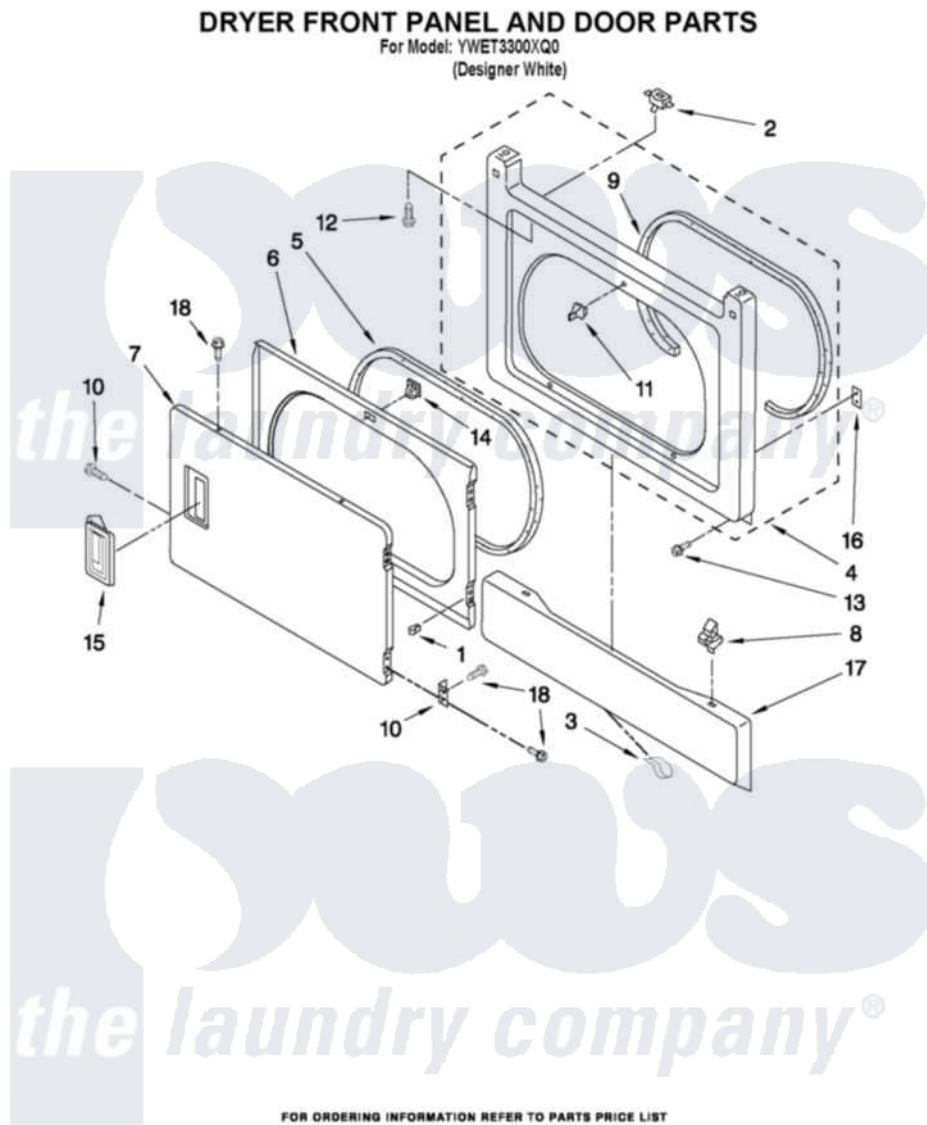

# Whirlpool YWET3300XQ0 02 - DRYER FRONT PANEL AND DOOR PARTS

FOR ORDERING INFORMATION REFER TO PARTS PRICE LIST

Whirlpool Residential Whirlpool YWET3300XQ0 Washer/Dryer Parts Parts Diagram 02 - DRYER FRONT PANEL AND DOOR PARTS

Click on the part number to view part

Item	Original Part Number	Replaced By	Status	Part Description
1	<a href="#">3389249</a>			Nut, Inner Door
2	3391901	<a href="#">3391902</a>		Switch, Door
3	<a href="#">98234</a>			Clip, U-Bend
4	3392547	<a href="#">279718</a>		Panel
5	<a href="#">3390735</a>			Seal, Door
6	3392563	<a href="#">280083</a>		Door-Rear
7	<a href="#">3387872</a>			Door, Front
8	<a href="#">3388229</a>			Retainer, Toe Panel
9	<a href="#">3387242</a>			Seal, Front Panel
10	<a href="#">3389247</a>			Hinge And Pin Assembly
11	696144	<a href="#">279570</a>		Latch
12	697773	<a href="#">3395530</a>		Screw
13	3393008	<a href="#">308685</a>		Side Trim )
14	3392538	<a href="#">279570</a>		Latch
15	<a href="#">W10095180</a>			Handle, Door
16	<a href="#">3390902</a>			Clip, Door Hinge