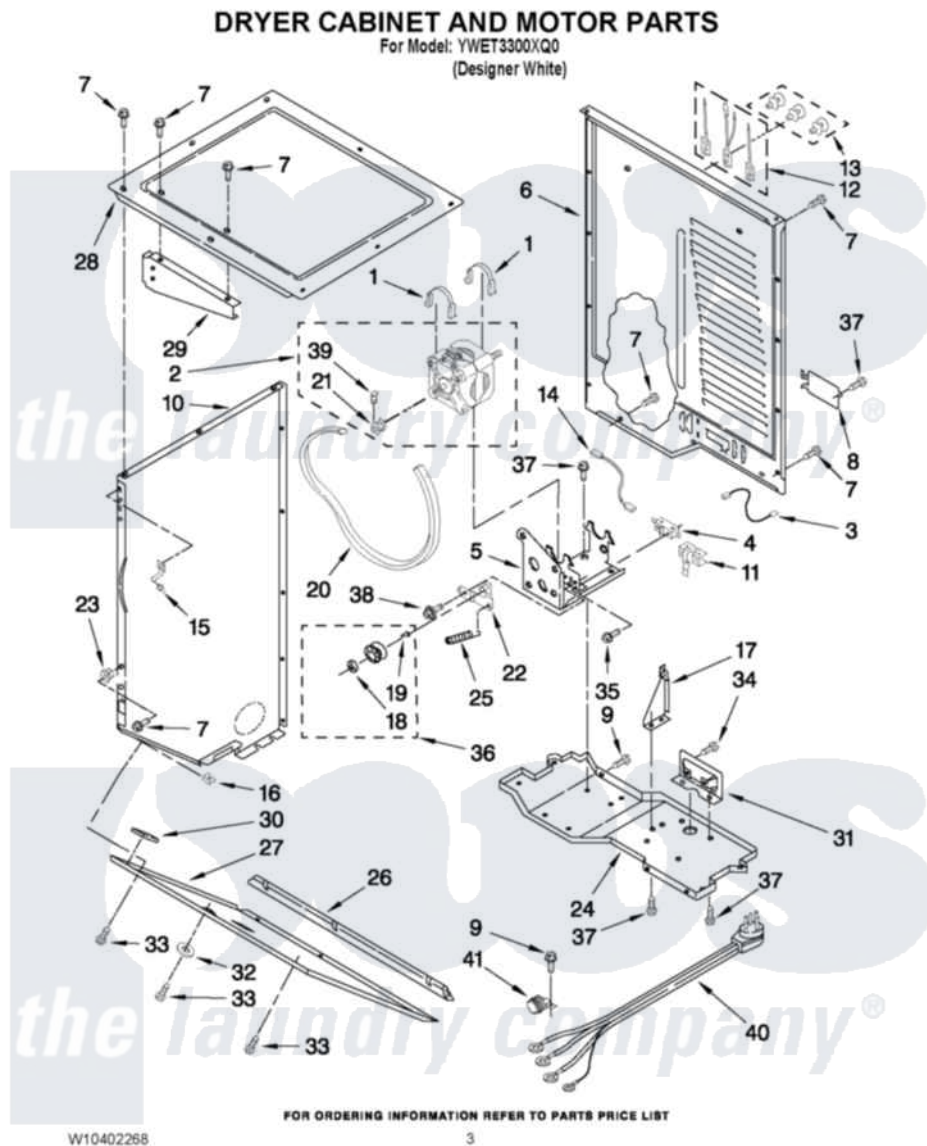

# Whirlpool YWET3300XQ0 03 - DRYER CABINET AND MOTOR PARTS

Whirlpool [Residential Whirlpool YWET3300XQ0 Washer/Dryer Parts](#) Parts Diagram 03 - DRYER CABINET AND MOTOR PARTS

[Click on the part number to view part](#)

Item	Original Part Number	Replaced By	Status	Part Description
1	<a href="#">660658</a>			Clamp, Motor Mounting 343481 685441
2	8538266	<a href="#">279811</a>		Motor-Drve
3	<a href="#">3398948</a>			Wire, Jumper
4	3394881	<a href="#">279782</a>		Switch-Lid
5	<a href="#">3388858</a>			Bracket, Motor
6	3389847	<a href="#">280039</a>		Panel
7	343641	<a href="#">681414</a>		Screw, 10AB X 1/2
8	3387673	<a href="#">279814</a>		Cover
9	8533974	<a href="#">4331106</a>		Screw, No.10-32 X 7/16
10	<a href="#">3389264</a>			Panel, Side
"	<a href="#">3389256</a>			Panel, Side
11	<a href="#">8066120</a>			Lever, Door Switch
12	<a href="#">279318</a>			Terminal Tinned And Brass Panel
13	<a href="#">279393</a>			Terminal Block Screw Kit