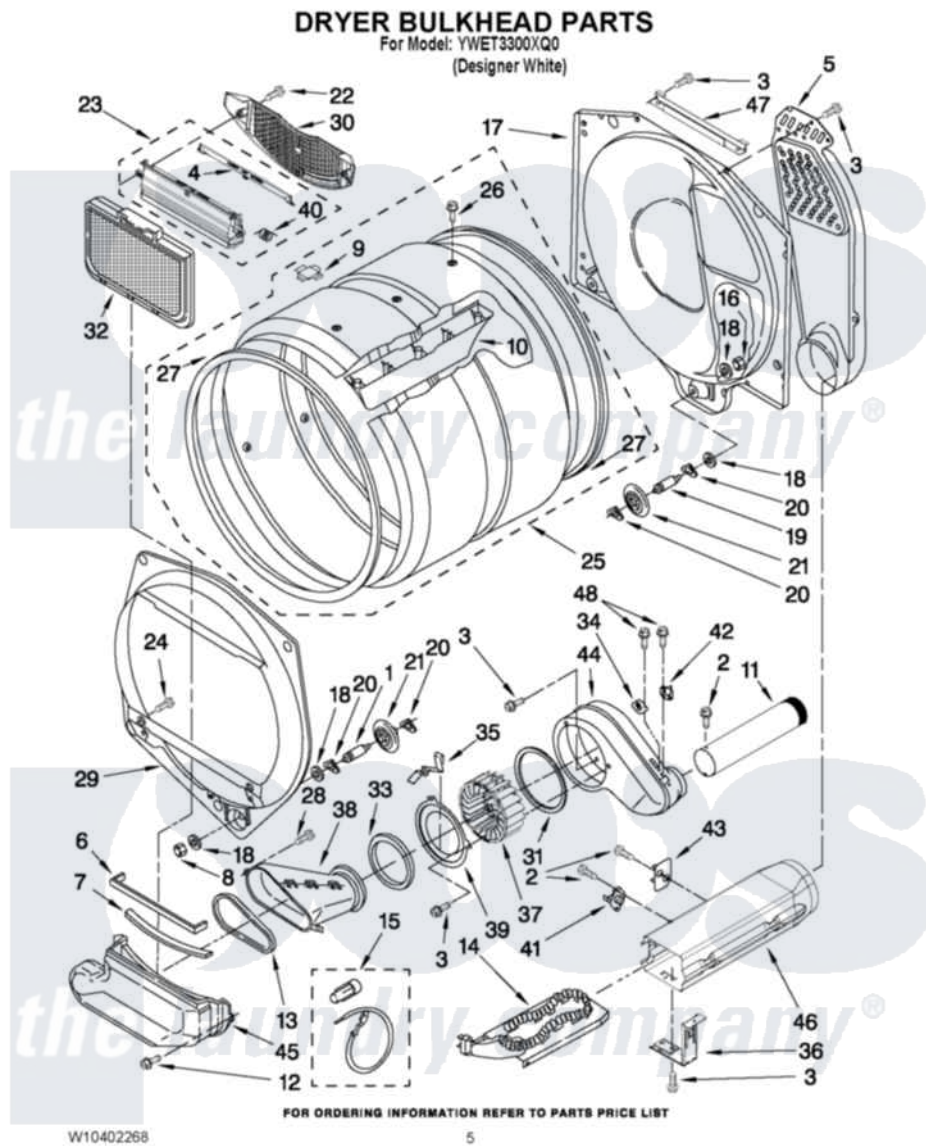

# Whirlpool YWET3300XQ0 04 - DRYER BULKHEAD PARTS

Whirlpool Residential Whirlpool YWET3300XQ0 Washer/Dryer Parts Parts Diagram 04 - DRYER BULKHEAD PARTS  
 Click on the part number to view part

| Item | Original Part Number      | Replaced By               | Status | Part Description                        |
|------|---------------------------|---------------------------|--------|---|
| 1    | <a href="#">W10359271</a> |                           |        | Shaft, Drum Roller Threads              |
| 2    | <a href="#">90767</a>     |                           |        | Screw, 8A X 3/8 HeX Washer Head Tapping |
| 3    | 343641                    | <a href="#">681414</a>    |        | Screw, 10AB X 1/2                       |
| 4    | 3394984                   | <a href="#">8563758</a>   |        | Door, Lint Screen                       |
| 5    | 697354                    | <a href="#">3387911</a>   |        | Duct-Air                                |
| 6    | <a href="#">697813</a>    |                           |        | Seal, Outlet Housing                    |
| 7    | <a href="#">3391906</a>   |                           |        | Seal, Lint Duct                         |
| 8    | 3934666                   | <a href="#">W10080210</a> |        | Nut, 3/8 X 16                           |
| 9    | <a href="#">8066086</a>   |                           |        | Plug, Drum Hole                         |
| 10   | 3389449                   | <a href="#">279982</a>    |        | Baffle-Drum                             |
| 11   | 8563748                   | <a href="#">279823</a>    |        | Side Exhaust Extension Kit              |
| 12   | 3390647                   | <a href="#">488729</a>    |        | Screw                                   |
| 13   | 3391685                   | <a href="#">697770</a>    |        | Seal, Cover Plate Blower Housing        |
| 14   | <a href="#">8577299</a>   |                           |        | Element, Heater                         |
| 15   | <a href="#">279457</a>    |                           |        | Wire Kit, Terminal                      |