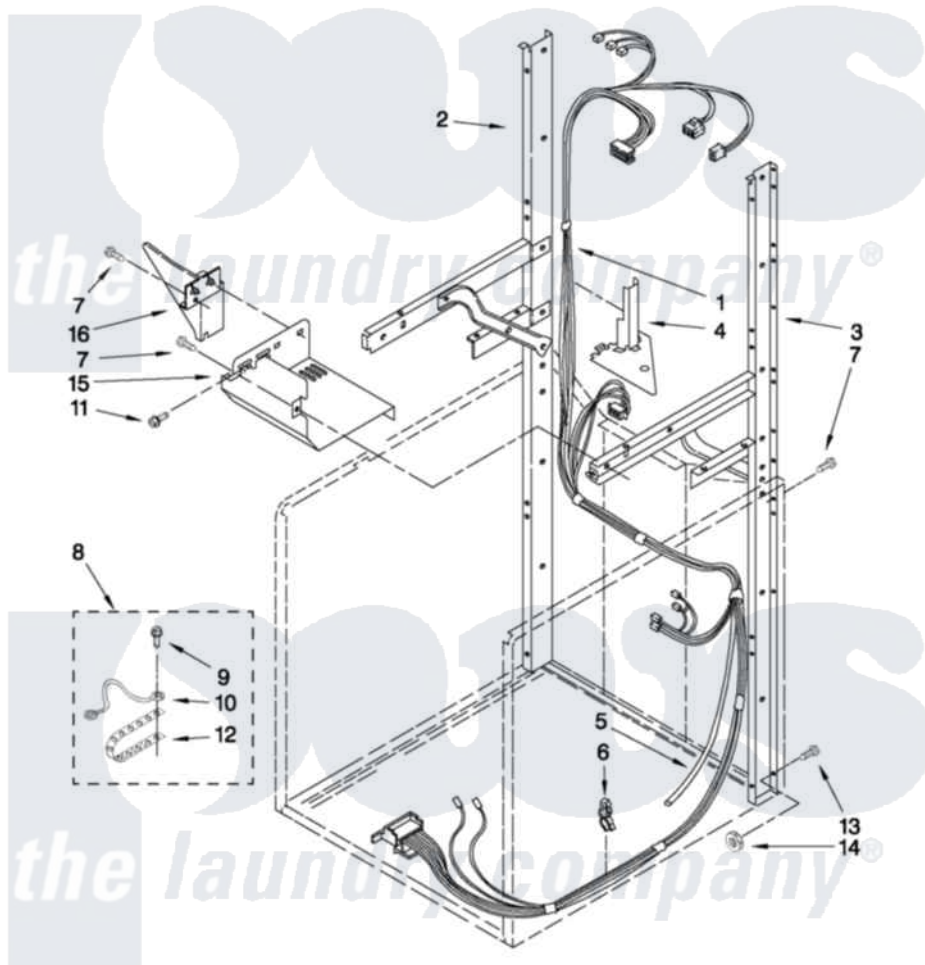

# Whirlpool YWET3300XQ0 05 - DRYER SUPPORT AND WASHER HARNESS PARTS

## DRYER SUPPORT AND WASHER HARNESS PARTS

For Model: YWET3300XQ0  
(Designer White)

FOR ORDERING INFORMATION REFER TO PARTS PRICE LIST

W10402268

7

Whirlpool [Residential Whirlpool YWET3300XQ0 Washer/Dryer Parts](#) Parts Diagram 05 - DRYER SUPPORT AND WASHER HARNESS PARTS  
Click on the part number to view part

Item	Original Part Number	Replaced By	Status	Part Description
1	<a href="#">W10364163</a>			Harness - Washer
2	<a href="#">3388851</a>			Channel Assembly
3	<a href="#">3388850</a>			Channel Assembly
4	<a href="#">3390609</a>			Shield, Harness
5	W10134786		Not Available	HOSE, PRESSURE SWITCH (3-LEVEL)
6	<a href="#">W10210799</a>			Clip, Harness
7	343641	<a href="#">681414</a>		Screw, 10AB X 1/2
8	<a href="#">685463</a>			Kit, Grounding Plug, Dryer Side Panel
9	8533971	<a href="#">90767</a>		Screw, 8A X 3/8 HeX Washer Head Tapping
10	<a href="#">685449</a>			Wire, Ground
11	3393008	<a href="#">308685</a>		Side Trim )
12	<a href="#">22965</a>			Strap, Grounding
13	3400300	<a href="#">Y015627</a>		Screw- Hex

14 [8533952](#)

Nut, Hex

15 [3394350](#)

Shield, Front

16 [3390336](#)

Shield, Thermostat