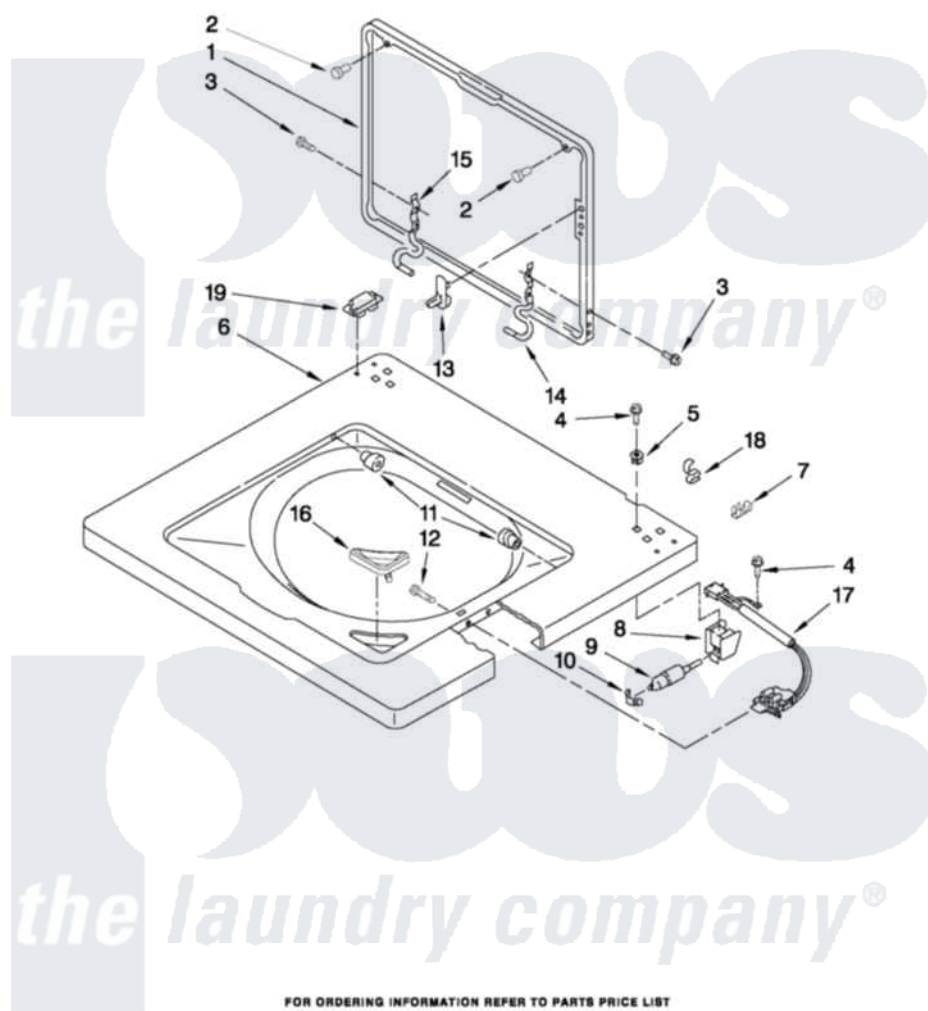

Whirlpool YWET3300XQ0 06 - WASHER TOP AND LID PARTS

WASHER TOP AND LID PARTS

For Model: YWET3300XQ0
(Designer White)

W10402268

9

FOR ORDERING INFORMATION REFER TO PARTS PRICE LIST

Whirlpool Residential Whirlpool YWET3300XQ0 Washer/Dryer Parts Parts Diagram 06 - WASHER TOP AND LID PARTS

[Click on the part number to view part](#)

Item	Original Part Number	Replaced By	Status	Part Description
1	W10173243	W10193874		Lid
2	9724509			Bumper, Lid
3	W10119872	W10119828		Screw, Lid Hinge Mounting
4	343641	681414		Screw, 10AB X 1/2
5	692400			Nut, Push-In
6	3349817			Top, Console
7	W10113937			Clip, Grounding
8	3354020			Bracket, Mounting
9	3350152			Retainer, Lid Assembly
10	3350828			Clip-Cylinder Retainer
11	21258			Bearing, Lid Hinge
12	3356311			Screw And Washer, Lid Switch Shield
13	358684			Strike, Lid Switch
14	3350101			Hinge, RH
15	3350102			Hinge, L.H.
16	3362952			Dispenser, Bleach

17 [3355458](#)
18 [90016](#)
19 [W10134768](#)

Switch, Lid
Clip, Pressure Switch Hose
Locator, Top