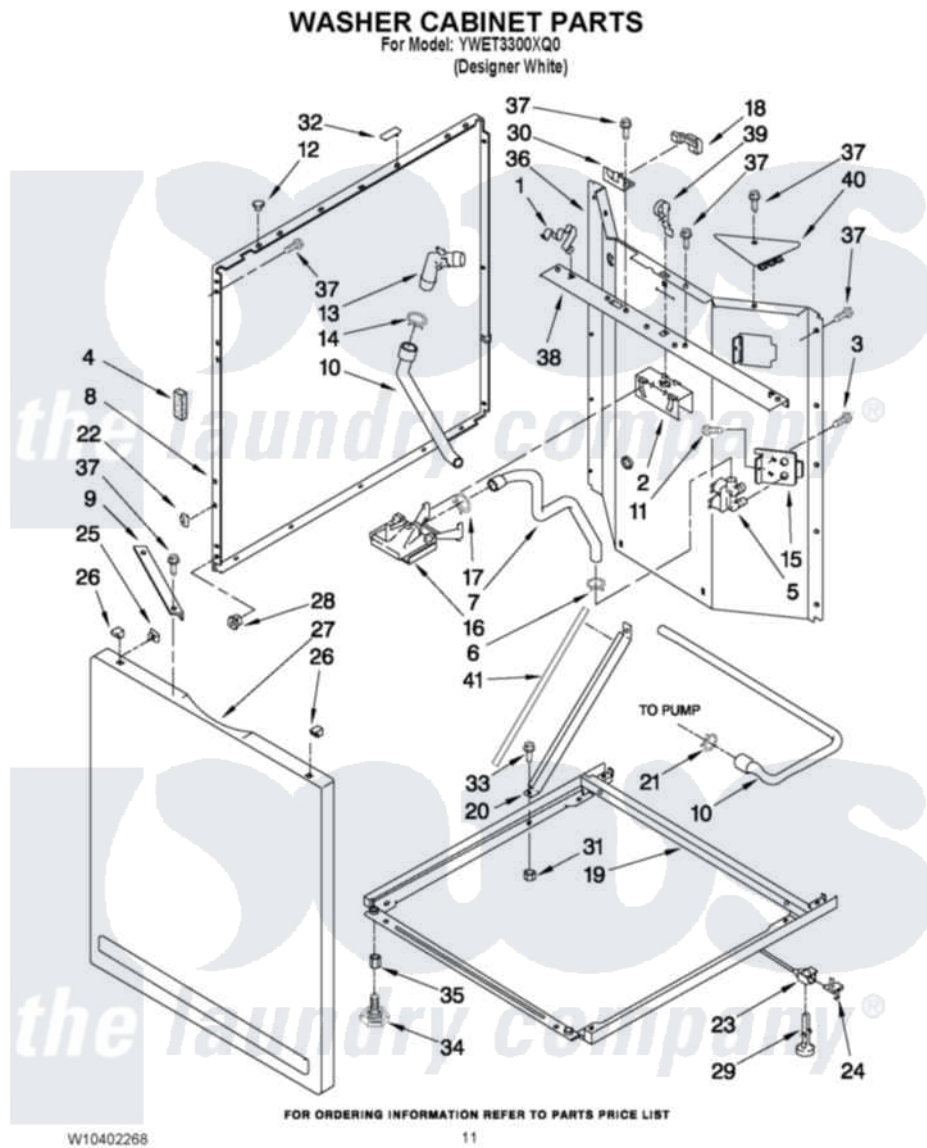

# Whirlpool YWET3300XQ0 07 - WASHER CABINET PARTS

Whirlpool [Residential Whirlpool YWET3300XQ0 Washer/Dryer Parts](#) Parts Diagram 07 - WASHER CABINET PARTS  
Click on the part number to view part

Item	Original Part Number	Replaced By	Status	Part Description
1	<a href="#">3349770</a>			Clip, Spring Top
2	<a href="#">3349768</a>			Bracket, Vacuum
3	62863	<a href="#">3390631</a>		Screw, 10-16 X 3/8
4	<a href="#">3350013</a>			Foam
5	3979349	<a href="#">3979345</a>		Valve
6	370451	<a href="#">596669</a>		Clamp, Manifold
7	<a href="#">8521954</a>			Hose, Water Inlet
8	<a href="#">3349455</a>			Panel, Side
9	<a href="#">3350745</a>			Brace, Front Panel
10	<a href="#">3353841</a>			Hose, Drain
11	<a href="#">9740848</a>			Screw, Mixing Valve Mounting
12	<a href="#">660975</a>			Plug, Top To Cabinet
13	<a href="#">8557915</a>			Connector, Hose
14	<a href="#">356138</a>			Clamp, Hose
15	<a href="#">3349673</a>			Bracket, Valve
16	387606	<a href="#">3360977</a>		Break-Vac