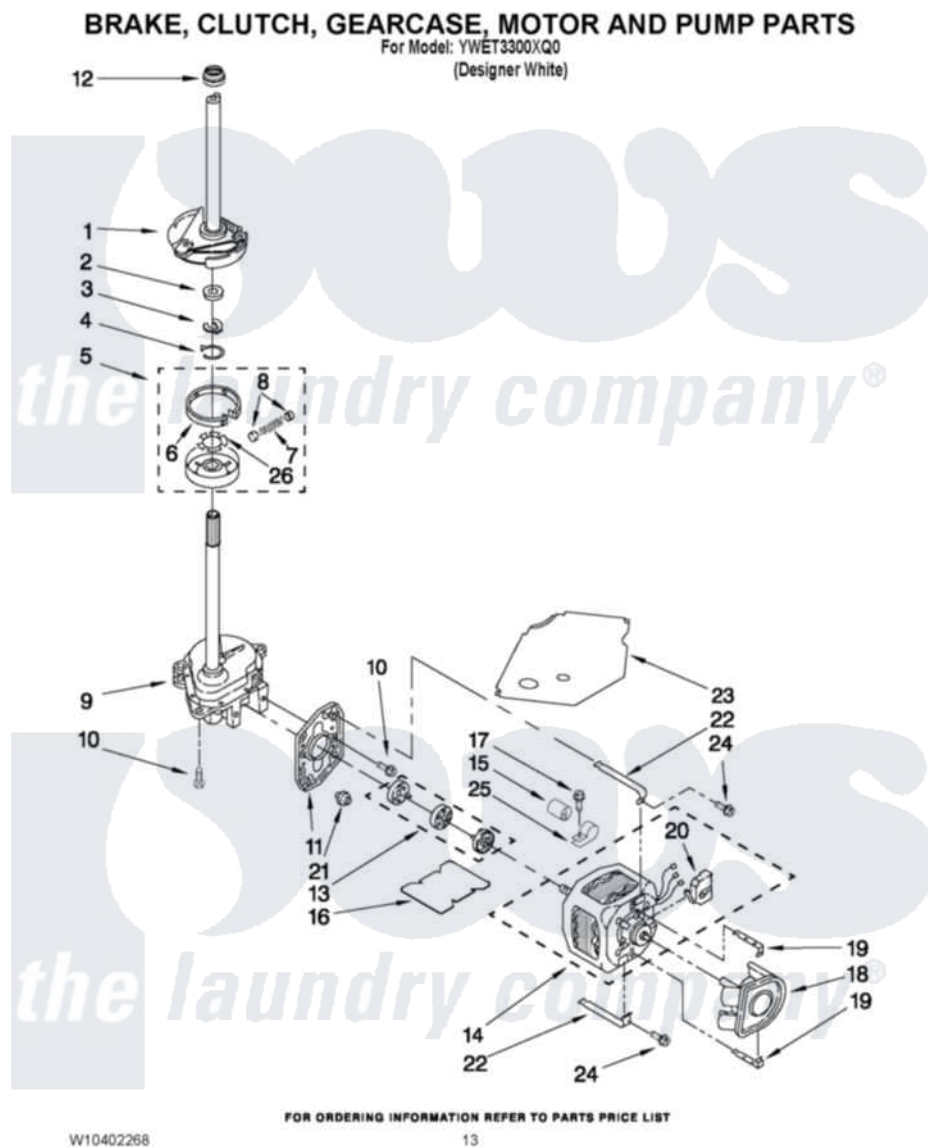

# Whirlpool YWET3300XQ0 08 - BRAKE, CLUTCH, GEARCASE, MOTOR AND PUMP PARTS

Whirlpool [Residential Whirlpool YWET3300XQ0 Washer/Dryer Parts](#) Parts Diagram 08 - BRAKE, CLUTCH, GEARCASE, MOTOR AND PUMP PARTS  
Click on the part number to view part

Item	Original Part Number	Replaced By	Status	Part Description
1	388951	<a href="#">285792</a>		Basketdrive
2	<a href="#">63292</a>			Washer, Spin Tube Thrust
3	62697	<a href="#">W10080230</a>		Ring, Spin Tube Support
4	63283	<a href="#">285353</a>		Ring
5	3951311	<a href="#">285785</a>		Clutch
6	3951308	<a href="#">285790</a>		Lining
7	<a href="#">3946792</a>			Spring And Damper Assembly
8	<a href="#">62646</a>			Cap, Clutch Spring
9	8532118	<a href="#">3360629</a>		Gearcase
10	3357334	<a href="#">3400516</a>		Screw Anti-Rattle
11	<a href="#">62611</a>			Plate, Motor Mount To Gearcase
12	<a href="#">8577374</a>			Seal, Centerpost
13	3364003	<a href="#">285753A</a>		Coupling
14	<a href="#">661600</a>			Motor, Main Drive

15	<a href="#">8572717</a>	Capacitor, Motor Start	
16	<a href="#">8316060</a>	Shield, Tub To Motor	
17	62863	<a href="#">3390631</a>	Screw, 10-16 X 3/8
18	<a href="#">3363892</a>	Pump, Complete	
19	<a href="#">8546127</a>	Retainer, Pump	
20	62850	<a href="#">8529896</a>	Switch, Main Drive Motor
21	<a href="#">62691</a>	Grommet, Motor	
22	<a href="#">W10086010</a>	Retainer, Motor	
23	<a href="#">3362089</a>	Shield, Tub To Motor	
24	3387485	<a href="#">273556</a>	Screw, 10-16 X 5/8
25	<a href="#">3949496</a>	Clamp, Capacitor	
26	<a href="#">3355454</a>	Clip, Main Drive	