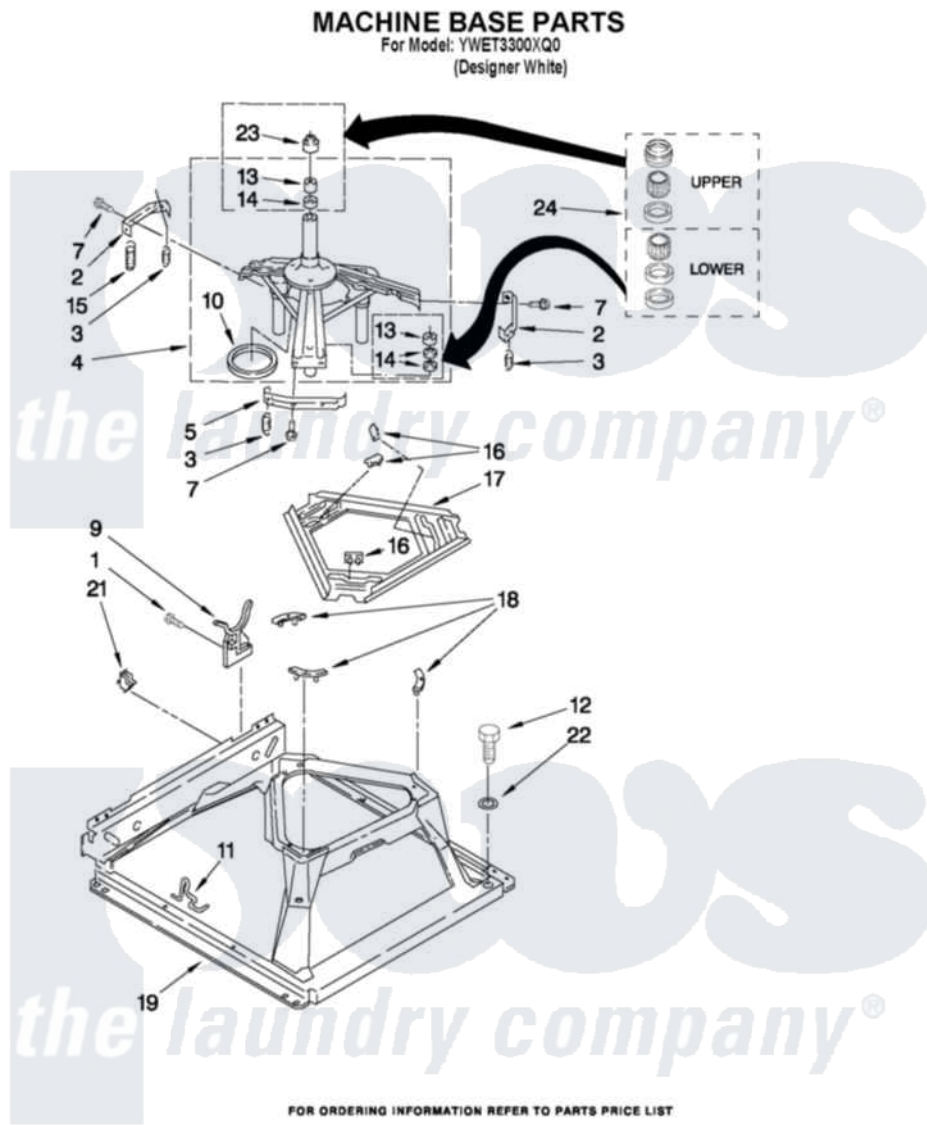

Whirlpool YWET3300XQ0 09 - MACHINE BASE PARTS

14

W10402268

Whirlpool [Residential Whirlpool YWET3300XQ0 Washer/Dryer Parts](#) Parts Diagram 09 - MACHINE BASE PARTS
Click on the part number to view part

Item	Original Part Number	Replaced By	Status	Part Description
1	343641	681414		Screw, 10AB X 1/2
2	64067			Bracket, Spring Outer
3	63907			Spring, Suspension
4	8575214	280184		Support
5	64065			Bracket, Spring Outer
7	3400076			Screw, Bracket Mounting
9	3350506			Retainer, Hose
10	63134			Ring, Sound Deadening
11	W10145155			Retainer, Suspension Spring
12	3400501			Screw, 5/16-18 X 1 3/32
13	8546455			Bearing, Centerpost
14	357409	359449		Seal, Agitator Shaft
15	W10250667			Spring, Counterweight
16	62568	285219		Pad
17	3946509			Plate, Suspension
18	3363660	285744		Pad

19

[3349343](#)

Base Assembly

21

[3349749](#)

Restrainer, Base

22

[3349340](#)

Washer

23

[8577376](#)

Seal, Centerpost

24

[285203](#)

Centerpost Bearing Kit