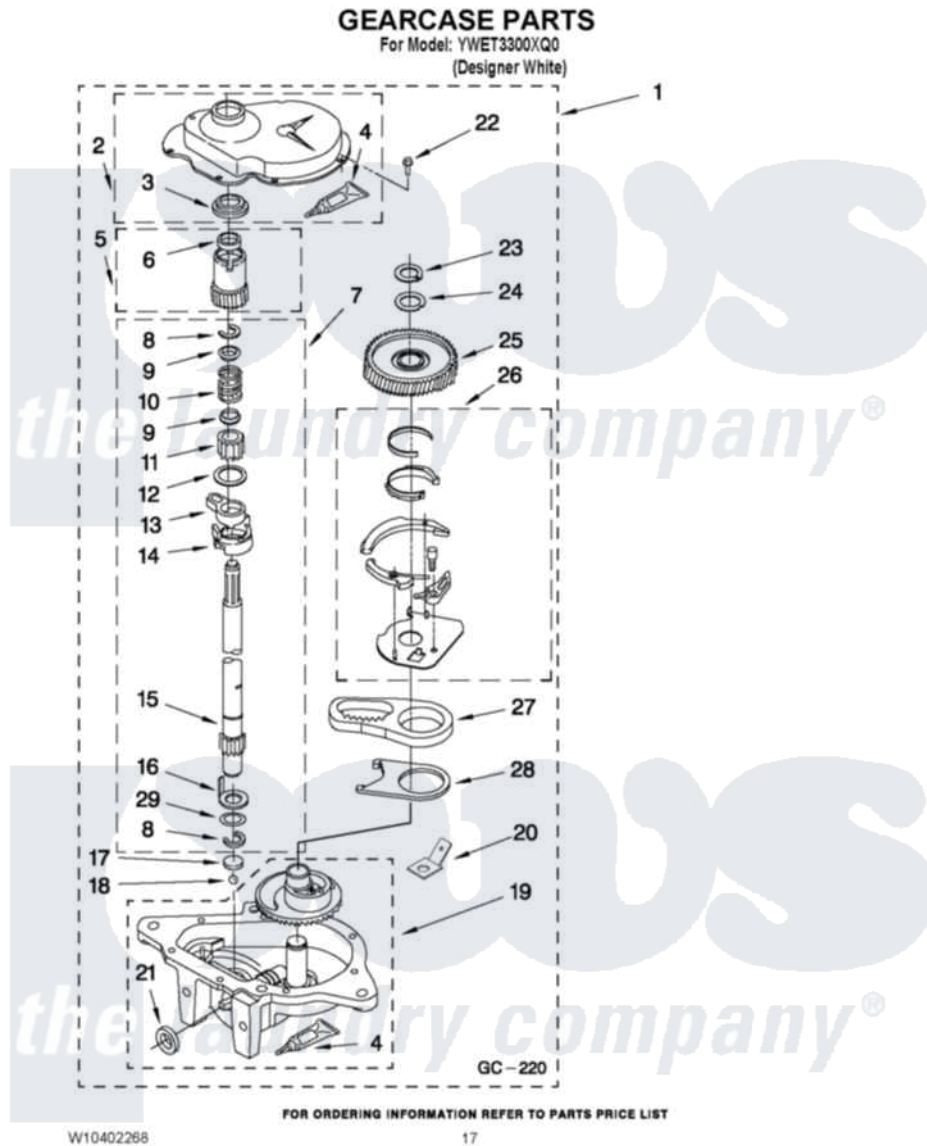

Whirlpool YWET3300XQ0 11 - GEARCASE PARTS

Whirlpool Residential Whirlpool YWET3300XQ0 Washer/Dryer Parts Parts Diagram 11 - GEARCASE PARTS
Click on the part number to view part

Item	Original Part Number	Replaced By	Status	Part Description
1	8532118	3360629		Gearcase
2	285202			Cover, Gearcase
3	3349985			Seal, Gearcase Cover
4	285195			Sealer Sealer, Gasket
5	63320	285362		Gear and Pinion
6	356427			Seal, Spin Pinion
7	389387			Shaft, Agitator
8	90369		Not Available	Ring, Retaining (2)
9	62677			Retainer, Spring
10	62676			Spring, Agitator
11	63273	285509		Shaft, Agitator
12	62619			Washer, Agitator Gear
13	62580	285206		Cam-Agitator
14	62581	285206		Cam-Agitator
15	285509			Shaft, Agitator
16	62618			Washer, Cam Thrust

17	16018	285205	Bearing
18	85529	285205	Bearing
19	389230	285515	Gearcase
20	3949116	Not Available	BLOCK TAB, TERMINAL
21	285352		Seal Kit, Thrust Plug
22	3351614		Screw, Gearcase Cover Mounting
23	3362552	285765	Ring-Retrn
24	285735	285766	Washer Kit, Thrust
25	62570	285362	Gear and Pinon
26	388253	999516	Shelf-Glas
27	3349296	8546456	Rack, Connecting
28	62621		Actuator, Shift
29	388815		Washer, Intermediate 1 3976263 Miscellaneous Parts Bag 2 3976300 Washer, Inlet Hose 3 3366913 Clamp, Hose