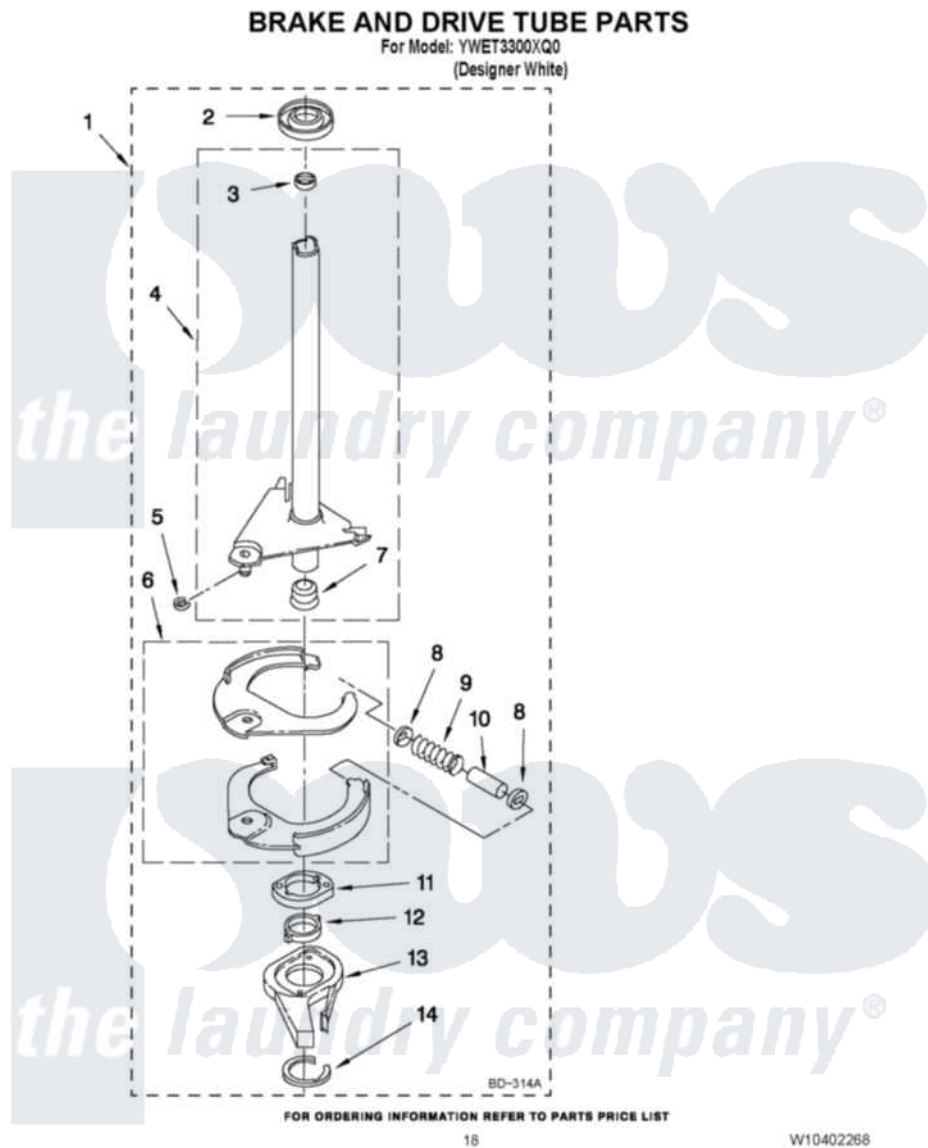

Whirlpool YWET3300XQ0 12 - BRAKE AND DRIVE TUBE PARTS

Whirlpool Residential Whirlpool YWET3300XQ0 Washer/Dryer Parts Parts Diagram 12 - BRAKE AND DRIVE TUBE PARTS

Click on the part number to view part

Item	Original Part Number	Replaced By	Status	Part Description
1	388951	285792		Basketdrive
2	62658			Ring, Thrust
3	356427			Seal, Spin Pinion
4	64027	64208		Tube-Spin
5	64035	W10083190		Ring, Retaining
6	64232	285438		Shoe-Brake
7	62703	8546462		"T" Bearing, Spin Tube
8	3353956	285658		Sleeve
9	62647		Not Available	Spring, Brake
10	3355360	285658		Sleeve
11	661516	8546461		Cam, Brake Release
12	63022			Sleeve, Cam
13	64194	285790		Lining
14	90368	W10083200		Ring, Retaining
NI	285208			Lubricant