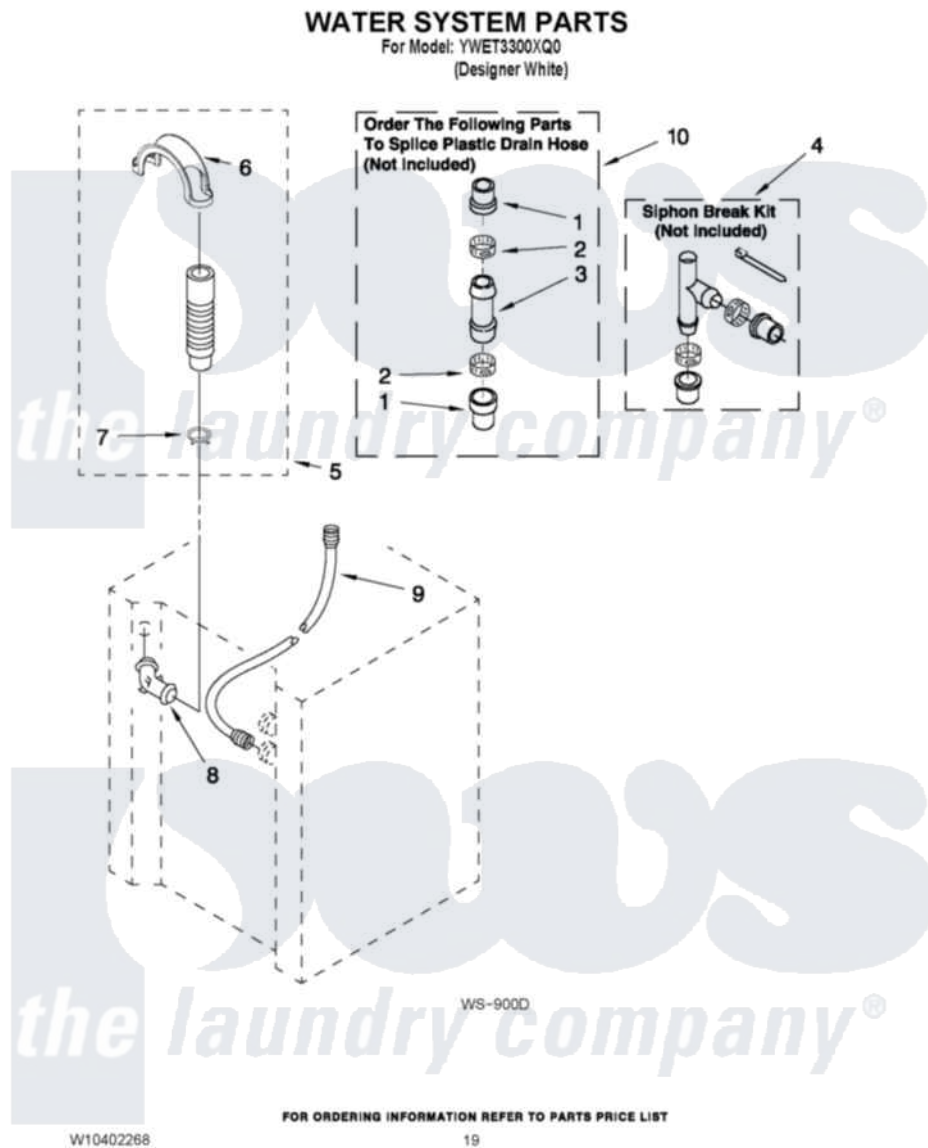

# Whirlpool YWET3300XQ0 13 - WATER SYSTEM PARTS

Whirlpool Residential Whirlpool YWET3300XQ0 Washer/Dryer Parts Parts Diagram 13 - WATER SYSTEM PARTS  
Click on the part number to view part

Item	Original Part Number	Replaced By	Status	Part Description
1	<a href="#">285321</a>			Water System Parts
2	65349	<a href="#">285655</a>		Clamp, Hose
3	<a href="#">16272</a>			Connector, Straight
4	<a href="#">285320</a>			Water System Parts
5	661575	<a href="#">285664</a>		Hose
"	<a href="#">W10108350</a>			Hose, Corrugated Plastic Drain
"	661577	<a href="#">285666</a>		Hose
6	<a href="#">8577378</a>			U-Bend, Drain Hose
7	<a href="#">3357331</a>			Clamp, Drain
8	356739	<a href="#">8557915</a>		Connector, Hose
9	3354858	<a href="#">89503</a>		Hose-Inlet
10	<a href="#">285442</a>			Water System Parts