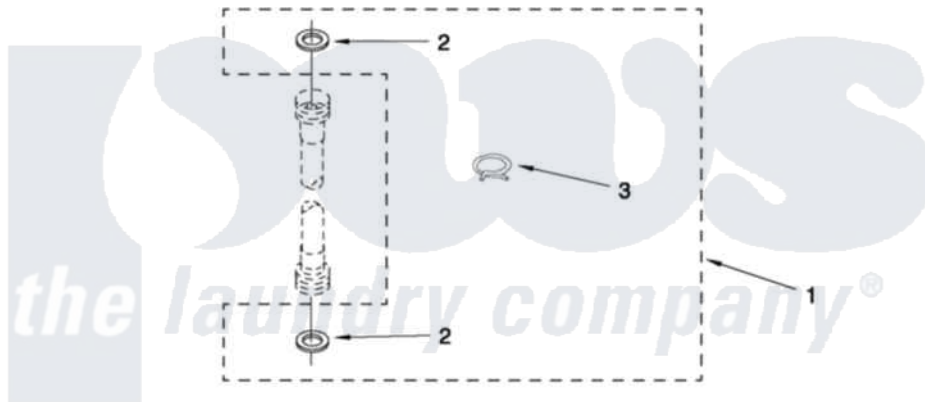

Whirlpool YWET3300XQ0 14 - MISCELLANEOUS PARTS

MISCELLANEOUS PARTS

For Model: YWET3300XQ0
(Designer White)

[Whirlpool Residential Whirlpool YWET3300XQ0 Washer/Dryer Parts](#) Parts Diagram 14 - MISCELLANEOUS PARTS

[Click on the part number to view part](#)

Item	Original Part Number	Replaced By	Status	Part Description
1	W10112404			Miscellaneous Parts Bag
2	356138			Clamp, Hose
3	370445	285655		Clamp, Hose