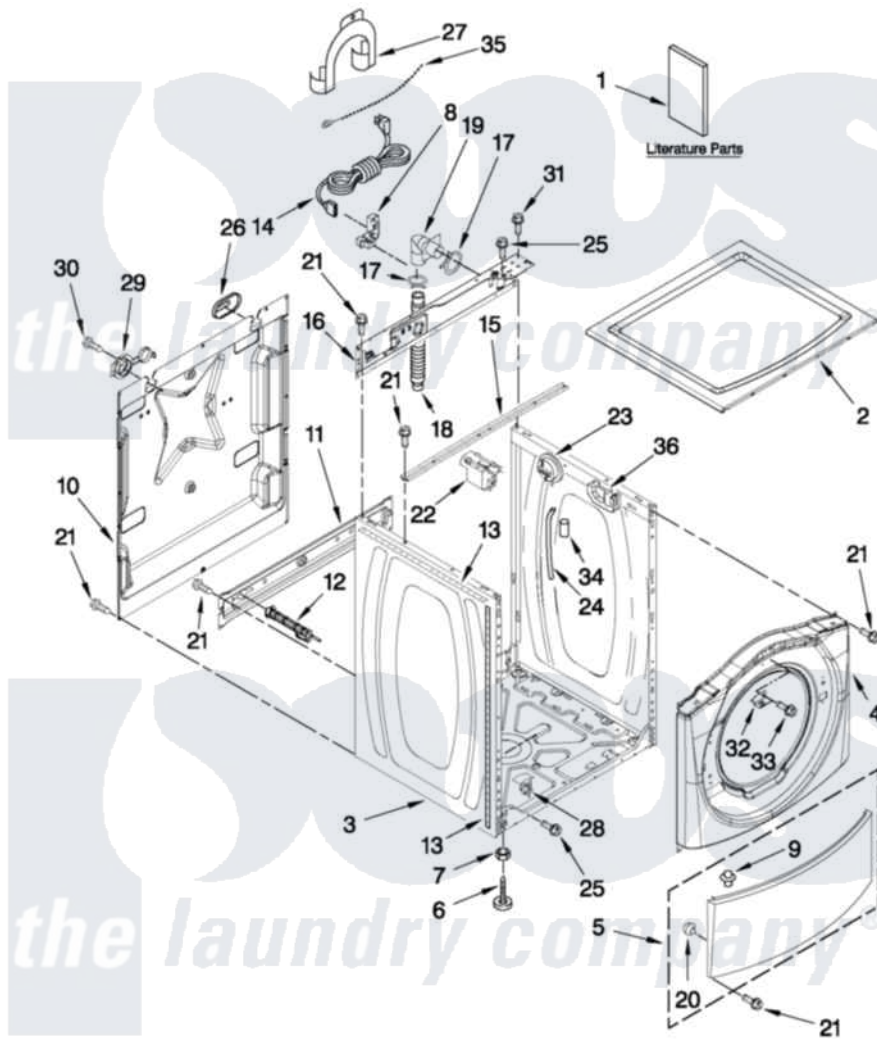

Whirlpool YFW9151YW00 01 - TOP AND CABINET PARTS

TOP AND CABINET PARTS

For Model: YFW9151YW00
(White)

AUTOMATIC WASHER

FOR ORDERING INFORMATION REFER TO PARTS PRICE LIST

3-12 Printed in U.S.A. (JLP)(bay)

1

Part No. W10493150 Rev. A

Whirlpool Residential Whirlpool YFW9151YW00 Washer Parts Parts Diagram 01 - TOP AND CABINET PARTS

Click on the part number to view part

Item	Original Part Number	Replaced By	Status	Part Description
1	W10408696		Not Available	INSTALLATION INSTRUCTIONS
"	W10484489		Not Available	USE & CARE GUIDE
"	W10385295		Not Available	TECH SHEET
2	W10303994			Top
3	W10410294			Cabinet
4	W10255250	8540746		Panel
5	8540664			Toe Panel
6	W10245373			Foot, Leveling
7	3359452			Nut, Lock
8	W10110676	8182635		Strain Relief
9	8518891			Rivet
10	W10258341			Panel, Rear
11	W10189657			Brace, Transport
12	W10251449	W10285622		Bolt
13	8318396			Foam-Seal
14	W10205500	W10205499		Cord, Power