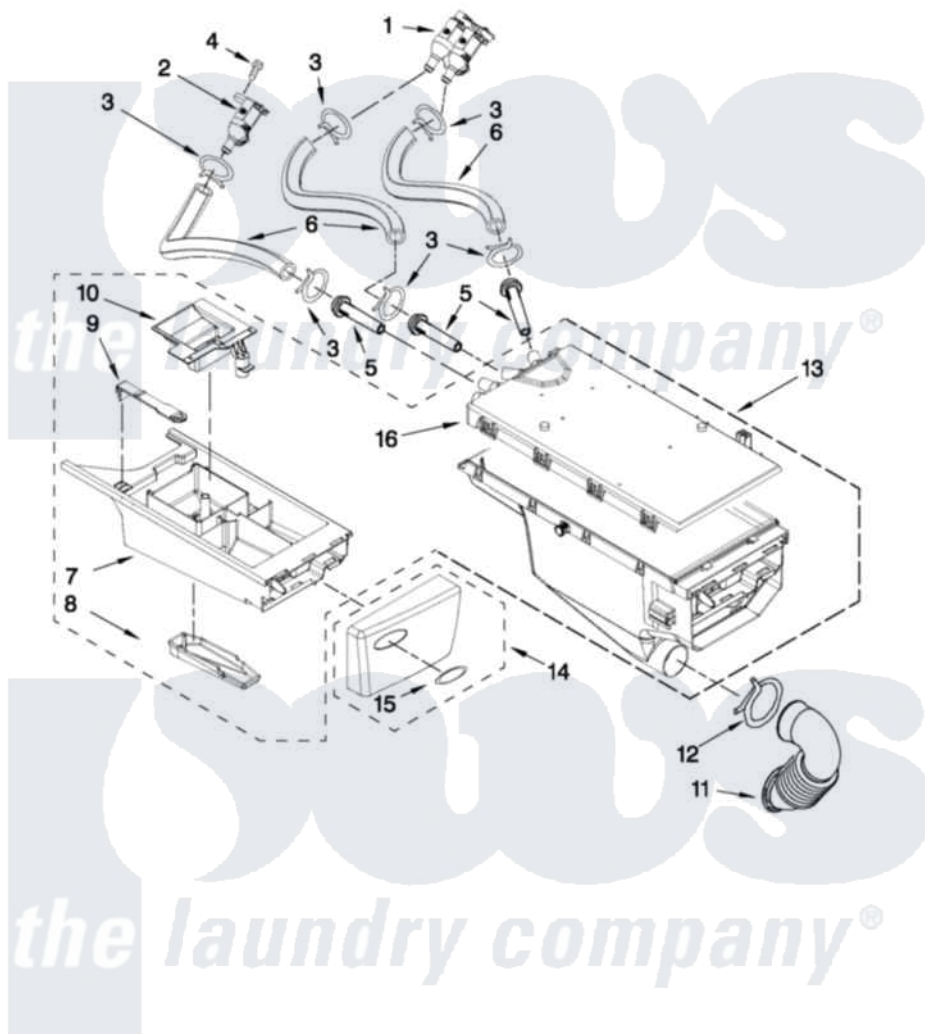

Whirlpool YFW9151YW00 04 - DISPENSER PARTS

DISPENSER PARTS

For Model: YFW9151YW00
(White)

FOR ORDERING INFORMATION REFER TO PARTS PRICE LIST

W10493150

5

Whirlpool [Residential Whirlpool YFW9151YW00 Washer Parts](#) Parts Diagram 04 - DISPENSER PARTS

[Click on the part number to view part](#)

Item	Original Part Number	Replaced By	Status	Part Description
1	W10212596			Valve, Water Inlet
2	W10212598			Valve, Water Inlet
3	370450	596669		Clamp, Manifold
4	8540513	8182214		Screw
5	8183181			Nozzle, Inlet
6	W10212611			Hose, Valve To Dispenser
7	8540402			Drawer, Detergent
8	8540399			Cover, Detergent Drawer
9	W10003170	8181721		Hook, Drawer
10	8540429			Siphon, Bleach/Softener
11	8540063			Hose, Dispenser To Tub
12	8281276			Clamp, Hose
13	W10399327			Dispenser, Complete
14	W10394867			Handle, Drawer
15	W10338425		Not Available	MEDALLION
16	W10212604			Plate, Distribution