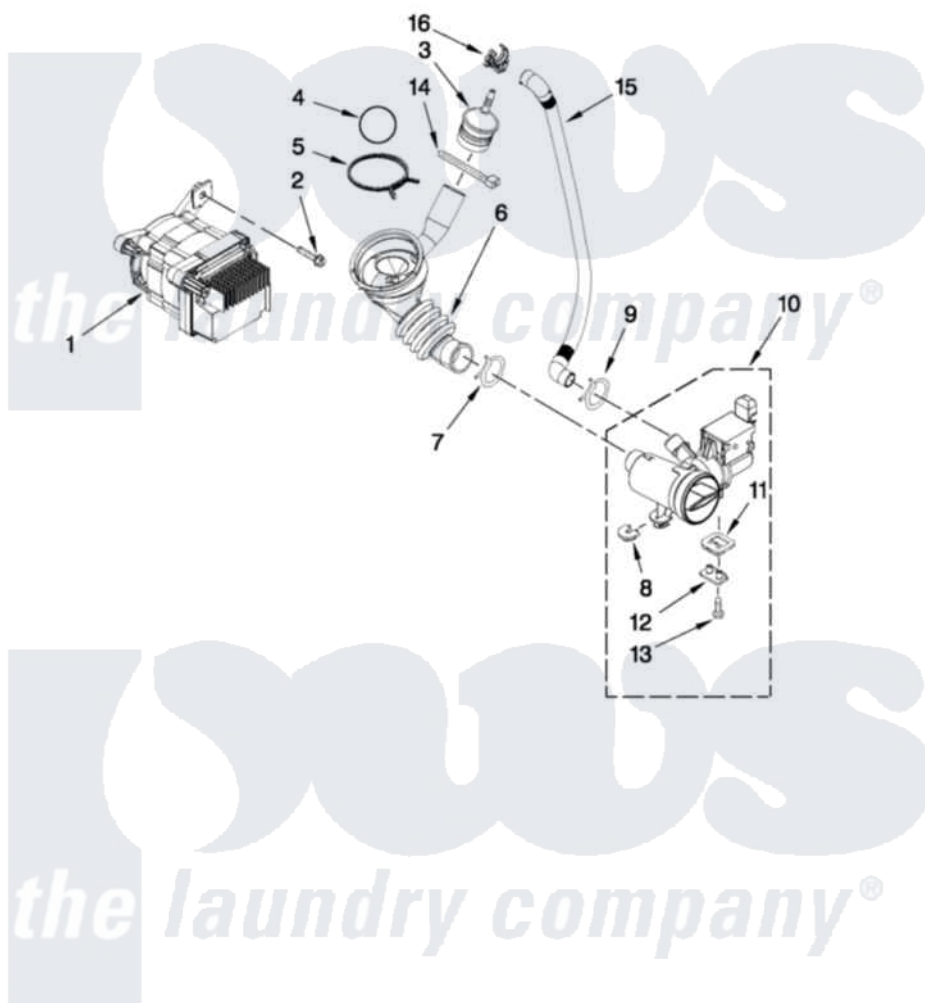

# Whirlpool YFW9151YW00 05 - PUMP AND MOTOR PARTS

## PUMP AND MOTOR PARTS

For Model: YFW9151YW00  
(White)

FOR ORDERING INFORMATION REFER TO PARTS PRICE LIST

6

W10493150

Whirlpool [Residential Whirlpool YFW9151YW00 Washer Parts](#) Parts Diagram 05 - PUMP AND MOTOR PARTS

Click on the part number to view part

Item	Original Part Number	Replaced By	Status	Part Description
1	<a href="#">W10315848</a>			Motor, Drive
2	<a href="#">8540134</a>			Bolt, Motor
3	<a href="#">W10405608</a>			Air Trap
4	<a href="#">8540013</a>			Ball
5	8181734	<a href="#">696392</a>		Hose Clamp
6	<a href="#">8540012</a>			Hose, Tub To Pump
7	370448	<a href="#">616099</a>		Clamp
8	<a href="#">W10034820</a>			Foot, Rubber
9	W10245724	<a href="#">285655</a>		Clamp, Hose
10	<a href="#">W10130913</a>			Pump
11	<a href="#">W10034830</a>			Foot, Rubber
12	<a href="#">8540033</a>			Cap, Right Foot
13	<a href="#">8533964</a>			Screw, 10-16 X 1.25
14	<a href="#">2262071</a>			Cable Tie
15	<a href="#">W10272563</a>			Hose, Drain- Inner
16	W10003290	<a href="#">8182209</a>		Retainer, Drain Hose