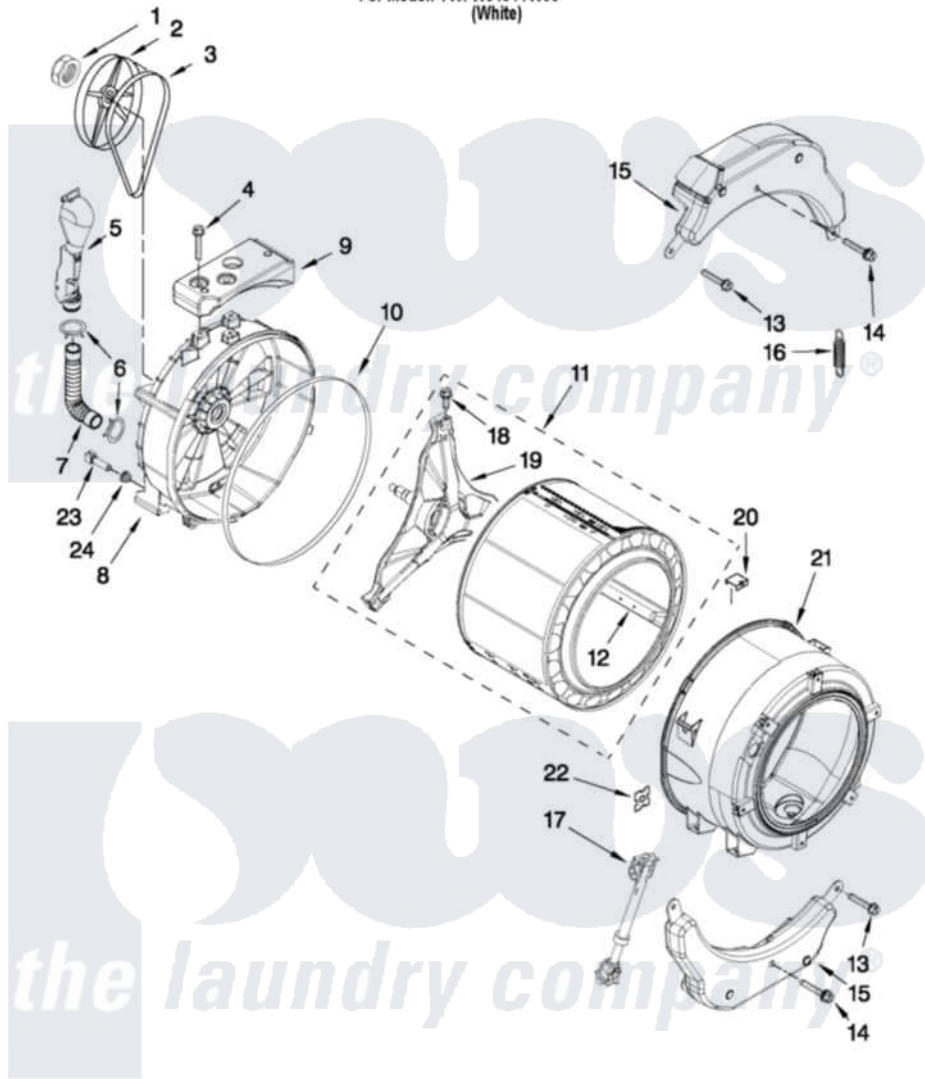

Whirlpool YFW9151YW00 06 - TUB AND BASKET PARTS

TUB AND BASKET PARTS

For Model: YFW9151YW00
(White)

FOR ORDERING INFORMATION REFER TO PARTS PRICE LIST

W10493150

7

Whirlpool [Residential Whirlpool YFW9151YW00 Washer Parts](#) Parts Diagram 06 - TUB AND BASKET PARTS
Click on the part number to view part

Item	Original Part Number	Replaced By	Status	Part Description
1	8533999	W10283361		Nut, Pulley
2	8540088C			Pulley
3	8540101			Belt, Drive
4	W10246531			Screw, Rear Counterweight
5	W10142720			Pipe, Ventilation
6	8540010	W10208156		Clamp
7	8540019			Hose, Exhaust
8	W10200751	W10285625		Tub-Outer
9	W10200747			Counterweight, Rear
10	8540090	W10111158		Gasket
11	W10202459			Basket, Complete
12	8540360			Baffle, Tub
13	W10094780	W10182109		Screw-Kit
14	W10259288			Bolt Assembly, Counterweight Center Hole
15	W10223198			Counterweight, Front
16	W10010360	280159		Spring

17	W10015830		Shock Absorber
18	8540382		Screw
19	W10202464		Crosspiece Assembly
20	8540092		Clamp, Tub
21	W10289875	W10313497	Tub-Outer
22	8540072	8182512	Nut, Push-In
23	W10176659	8181705	Ntc
24	8540766		Seal, Rubber