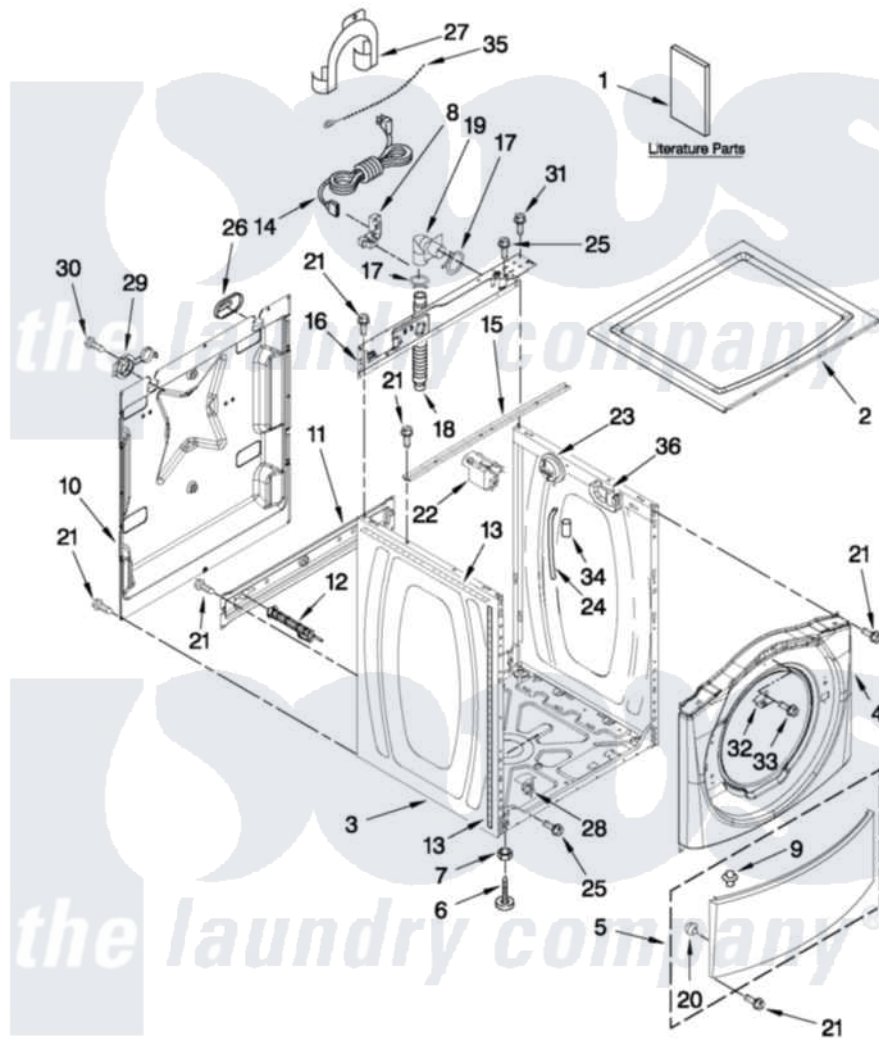

Whirlpool YFW9351YL00 01 - TOP AND CABINET PARTS

TOP AND CABINET PARTS

For Models: YFW9351YW00, YFW9351YL00
(White) (Silver)

AUTOMATIC WASHER

FOR ORDERING INFORMATION REFER TO PARTS PRICE LIST

3-12 Printed in U.S.A. (JLP)(bay)

1

Part No. W10493152 Rev. A

Whirlpool [Residential Whirlpool YFW9351YL00 Washer Parts](#) Parts Diagram 01 - TOP AND CABINET PARTS

[Click on the part number to view part](#)

Item	Original Part Number	Replaced By	Status	Part Description
1	W10408696		Not Available	INSTALLATION INSTRUCTIONS
"	W10484489		Not Available	USE & CARE GUIDE
"	W10385295		Not Available	TECH SHEET
2	W10303994			Top
"	W10303995			Top
3	W10410294			Cabinet
"	W10410323			Cabinet
4	W10255250	8540746		Panel
"	W10255251			Panel, Front
5	8540664			Toe Panel
"	W10254153			Toe Panel
6	W10245373			Foot, Leveling
7	3359452			Nut, Lock
8	W10110676	8182635		Strain Relief
9	8518891			Rivet
10	W10258341			Panel, Rear

11	W10189657		Brace, Transport
12	W10251449	W10285622	Bolt
13	8318396		Foam-Seal
14	W10205499		Cord, Power
15	8540721		Brace, Top
16	W10299495		Brace, Rear
17	356138		Clamp, Hose
18	W10281257	8181737	Hose, Drain
19	W10003260	8181738	Connector, Hose Outlet
20	238614		Bumper And Isolation
21	W10015090	489442	Screw 3 2217757 Roller, Front
22	W10367632		Filter, Interference
23	W10239066		Switch, Pressure
24	8540294		Hose, Pressure Switch
25	8540479		Screw, Grounding
26	8540268		Cover, Transport
27	8540021	W10280024	U-Bend, Drain Hose
28	W10085220		Microswitch
29	8540728	8182699	Grommet, Cord Support
30	8540727	8182201	Screw, 3 X 8 mm
31	8540329		Screw, 8-18 X 7/16
32	8540669		Bracket, Console Retainer
33	8533954	98006631	Screw
34	2161302	2162499	Sleeve, Suction Line
35	3347868	W10339879	Tie, Cable
36	8540644		Bracket-Suspension Spring