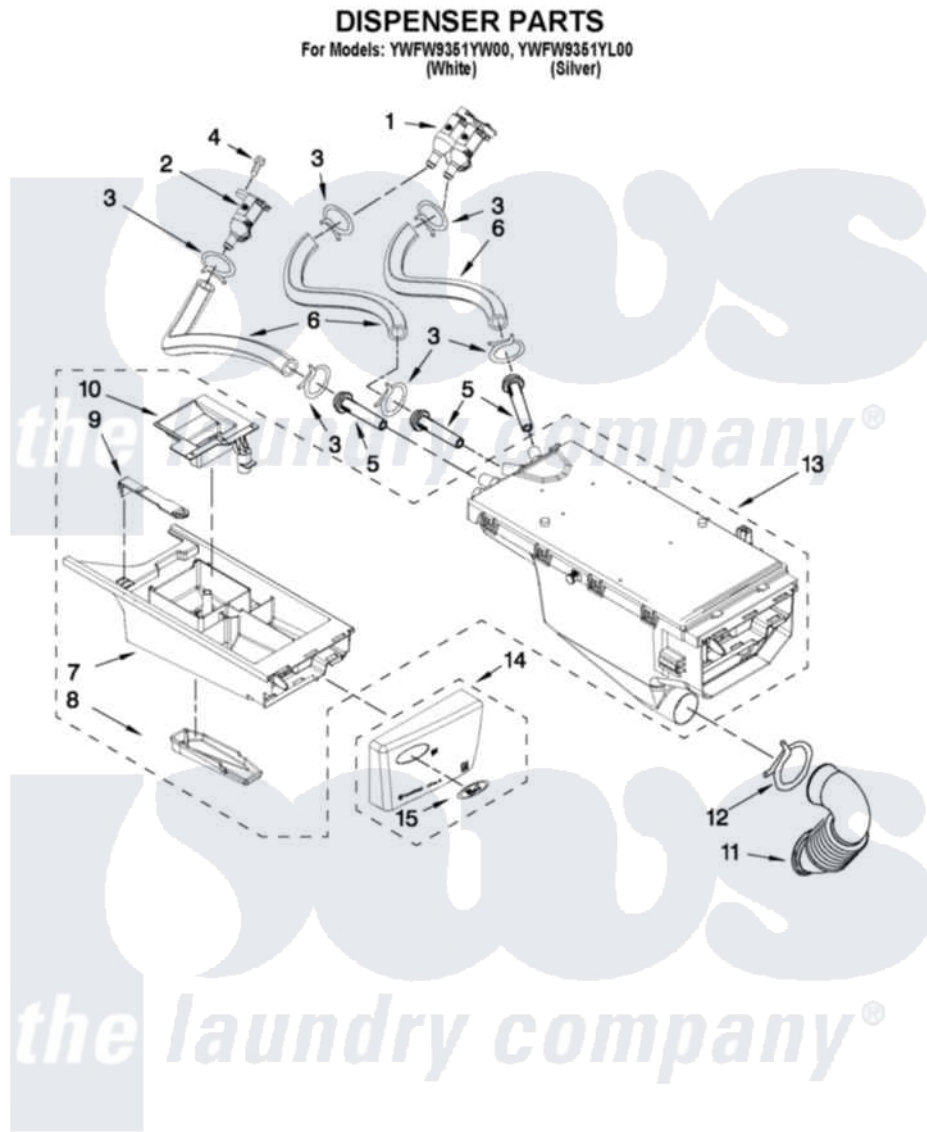

Whirlpool YFW9351YL00 04 - DISPENSER PARTS

FOR ORDERING INFORMATION REFER TO PARTS PRICE LIST

W10493152

5

Whirlpool [Residential Whirlpool YFW9351YL00 Washer Parts](#) Parts Diagram 04 - DISPENSER PARTS
Click on the part number to view part

Item	Original Part Number	Replaced By	Status	Part Description
1	W10212596			Valve, Water Inlet
2	W10212598			Valve, Water Inlet
3	370450	596669		Clamp, Manifold
4	8540513	8182214		Screw
5	8183181			Nozzle, Inlet
6	W10212611			Hose, Valve To Dispenser
7	8540402			Drawer, Detergent
8	8540399			Cover, Detergent Drawer
9	W10003170	8181721		Hook, Drawer
10	8540429			Siphon, Bleach/Softener
11	8540063			Hose, Dispenser To Tub
12	8281276			Clamp, Hose
13	W10399327			Dispenser, Complete
14	W10394867			Handle, Drawer
"	W10394868			Handle, Drawer
15	W10338425		Not Available	MEDALLION