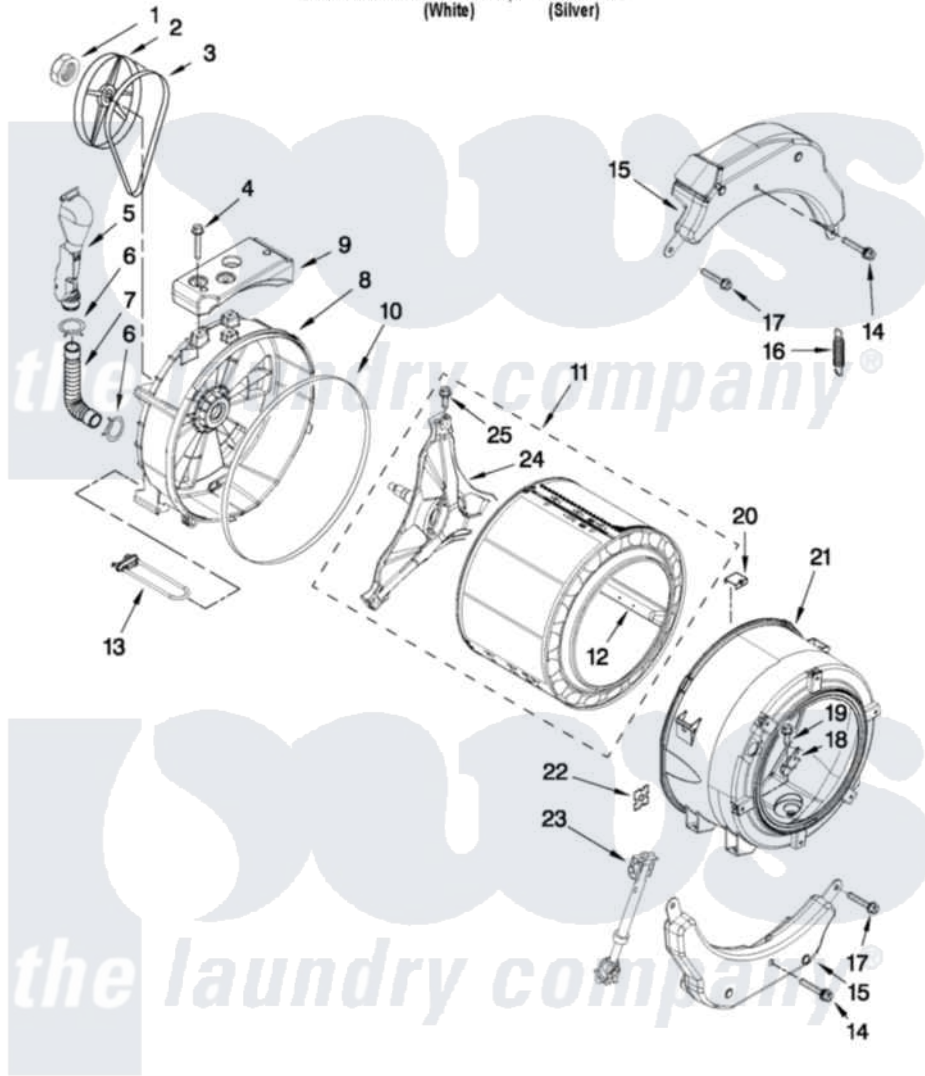

# Whirlpool YFW9351YL00 06 - TUB AND BASKET PARTS

## TUB AND BASKET PARTS

For Models: YFW9351YW00, YFW9351YL00  
(White) (Silver)

FOR ORDERING INFORMATION REFER TO PARTS PRICE LIST

W10463152

7

Whirlpool [Residential Whirlpool YFW9351YL00 Washer Parts](#) Parts Diagram 06 - TUB AND BASKET PARTS

[Click on the part number to view part](#)

Item	Original Part Number	Replaced By	Status	Part Description
1	8533999	<a href="#">W10283361</a>		Nut, Pulley
2	<a href="#">8540088C</a>			Pulley
3	<a href="#">8540101</a>			Belt, Drive
4	<a href="#">W10246531</a>			Screw, Rear Counterweight
5	<a href="#">W10142720</a>			Pipe, Ventilation
6	8540010	<a href="#">W10208156</a>		Clamp
7	<a href="#">8540019</a>			Hose, Exhaust
8	W10200752	<a href="#">W10285623</a>		Tub-Outer
9	<a href="#">W10200747</a>			Counterweight, Rear
10	8540090	<a href="#">W10111158</a>		Gasket
11	<a href="#">W10202459</a>			Basket, Complete
12	<a href="#">8540360</a>			Baffle, Tub
13	W10253993	<a href="#">8182666</a>		Element, Heating
14	<a href="#">W10259288</a>			Bolt Assembly, Counterweight Center Hole
15	<a href="#">W10223198</a>			Counterweight, Front
16	W10010360	<a href="#">280159</a>		Spring

17	W10094780	<a href="#">W10182109</a>	Screw-Kit
18	<a href="#">8540322</a>		Bracket, Heating Element
19	8540880	<a href="#">8182214</a>	Screw
20	<a href="#">8540092</a>		Clamp, Tub
21	W10289874	<a href="#">W10305749</a>	Tub-Outer
22	8540072	<a href="#">8182512</a>	Nut, Push-In
23	<a href="#">W10015830</a>		Shock Absorber
24	<a href="#">W10202464</a>		Crosspiece Assembly
25	<a href="#">8540382</a>		Screw