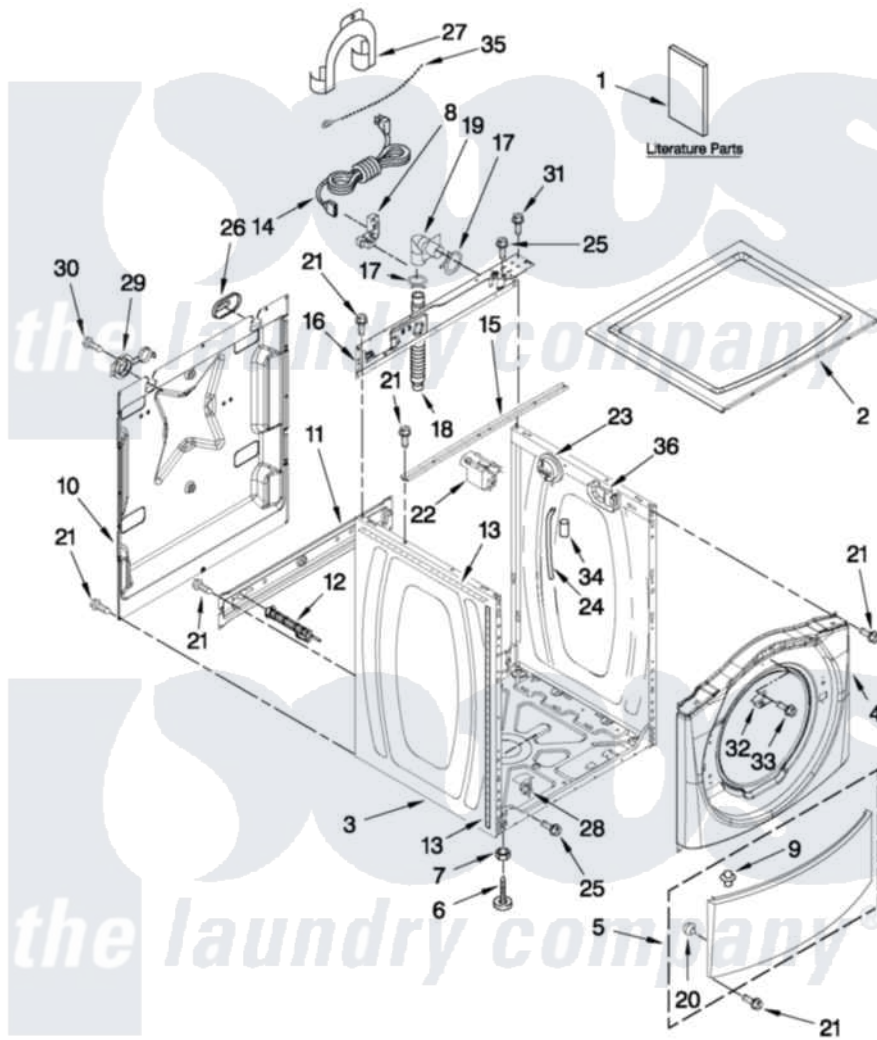

Whirlpool YFW9351YW00 01 - TOP AND CABINET PARTS

TOP AND CABINET PARTS

For Models: YFW9351YW00, YFW9351YL00
(White) (Silver)

AUTOMATIC WASHER

FOR ORDERING INFORMATION REFER TO PARTS PRICE LIST

3-12 Printed in U.S.A. (JLP)(bay)

1

Part No. W10493152 Rev. A

Whirlpool Residential Whirlpool YFW9351YW00 Washer Parts Parts Diagram 01 - TOP AND CABINET PARTS

Click on the part number to view part

Item	Original Part Number	Replaced By	Status	Part Description
1	W10408696		Not Available	INSTALLATION INSTRUCTIONS
"	W10484489		Not Available	USE & CARE GUIDE
"	W10385295		Not Available	TECH SHEET
2	W10303994			Top
"	W10303995			Top
3	W10410294			Cabinet
"	W10410323			Cabinet
4	W10255250	8540746		Panel
"	W10255251			Panel, Front
5	8540664			Toe Panel
"	W10254153			Toe Panel
6	W10245373			Foot, Leveling
7	3359452			Nut, Lock
8	W10110676	8182635		Strain Relief
9	8518891			Rivet
10	W10258341			Panel, Rear

11	W10189657		Brace, Transport
12	W10251449	W10285622	Bolt
13	8318396		Foam-Seal
14	W10205499		Cord, Power
15	8540721		Brace, Top
16	W10299495		Brace, Rear
17	356138		Clamp, Hose
18	W10281257	8181737	Hose, Drain
19	W10003260	8181738	Connector, Hose Outlet
20	238614		Bumper And Isolation
21	W10015090	489442	Screw 3 2217757 Roller, Front
22	W10367632		Filter, Interference
23	W10239066		Switch, Pressure
24	8540294		Hose, Pressure Switch
25	8540479		Screw, Grounding
26	8540268		Cover, Transport
27	8540021	W10280024	U-Bend, Drain Hose
28	W10085220		Microswitch
29	8540728	8182699	Grommet, Cord Support
30	8540727	8182201	Screw, 3 X 8 mm
31	8540329		Screw, 8-18 X 7/16
32	8540669		Bracket, Console Retainer
33	8533954	98006631	Screw
34	2161302	2162499	Sleeve, Suction Line
35	3347868	W10339879	Tie, Cable
36	8540644		Bracket-Suspension Spring