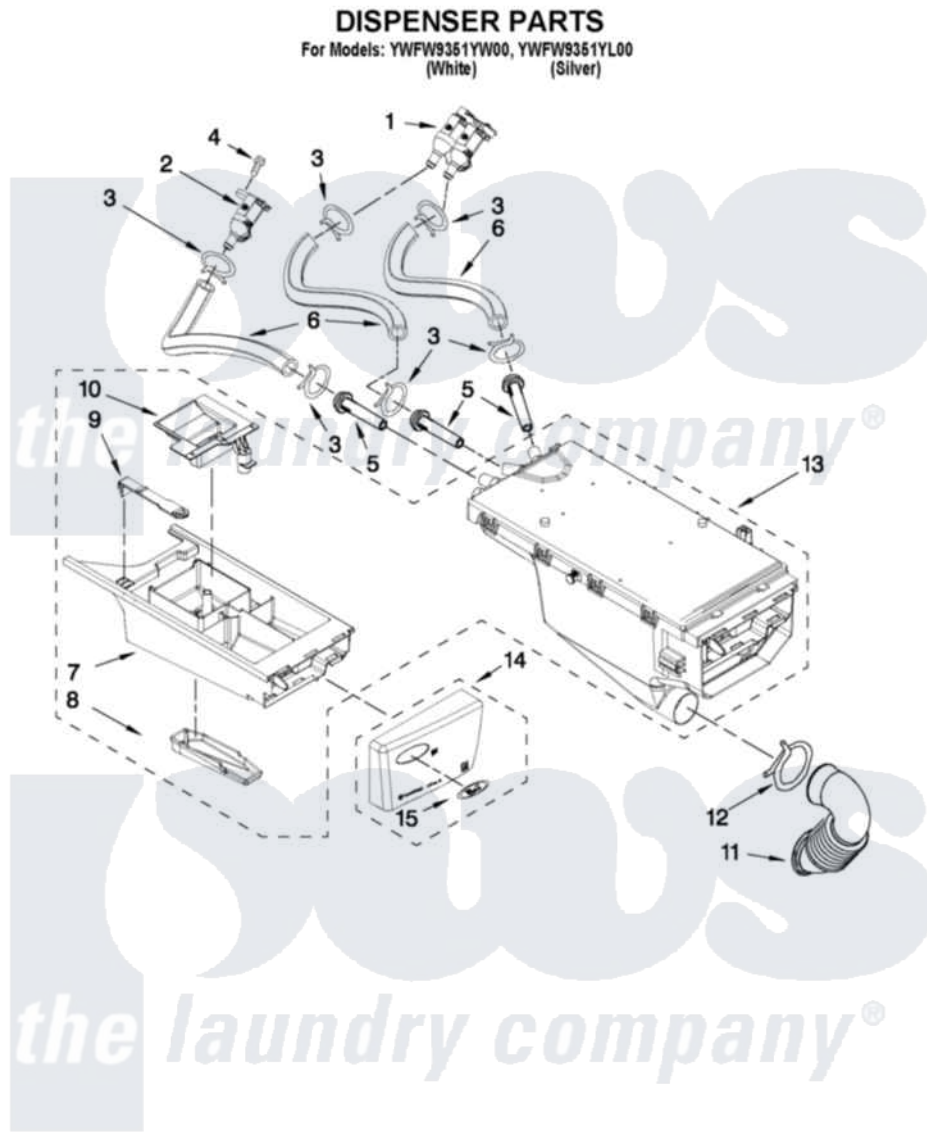

# Whirlpool YFW9351YW00 04 - DISPENSER PARTS

FOR ORDERING INFORMATION REFER TO PARTS PRICE LIST

W10493152

5

Whirlpool [Residential Whirlpool YFW9351YW00 Washer Parts](#) Parts Diagram 04 - DISPENSER PARTS  
Click on the part number to view part

Item	Original Part Number	Replaced By	Status	Part Description
1	<a href="#">W10212596</a>			Valve, Water Inlet
2	<a href="#">W10212598</a>			Valve, Water Inlet
3	370450	<a href="#">596669</a>		Clamp, Manifold
4	8540513	<a href="#">8182214</a>		Screw
5	<a href="#">8183181</a>			Nozzle, Inlet
6	<a href="#">W10212611</a>			Hose, Valve To Dispenser
7	<a href="#">8540402</a>			Drawer, Detergent
8	<a href="#">8540399</a>			Cover, Detergent Drawer
9	W10003170	<a href="#">8181721</a>		Hook, Drawer
10	<a href="#">8540429</a>			Siphon, Bleach/Softener
11	<a href="#">8540063</a>			Hose, Dispenser To Tub
12	<a href="#">8281276</a>			Clamp, Hose
13	<a href="#">W10399327</a>			Dispenser, Complete
14	<a href="#">W10394867</a>			Handle, Drawer
"	<a href="#">W10394868</a>			Handle, Drawer
15	W10338425		Not Available	MEDALLION