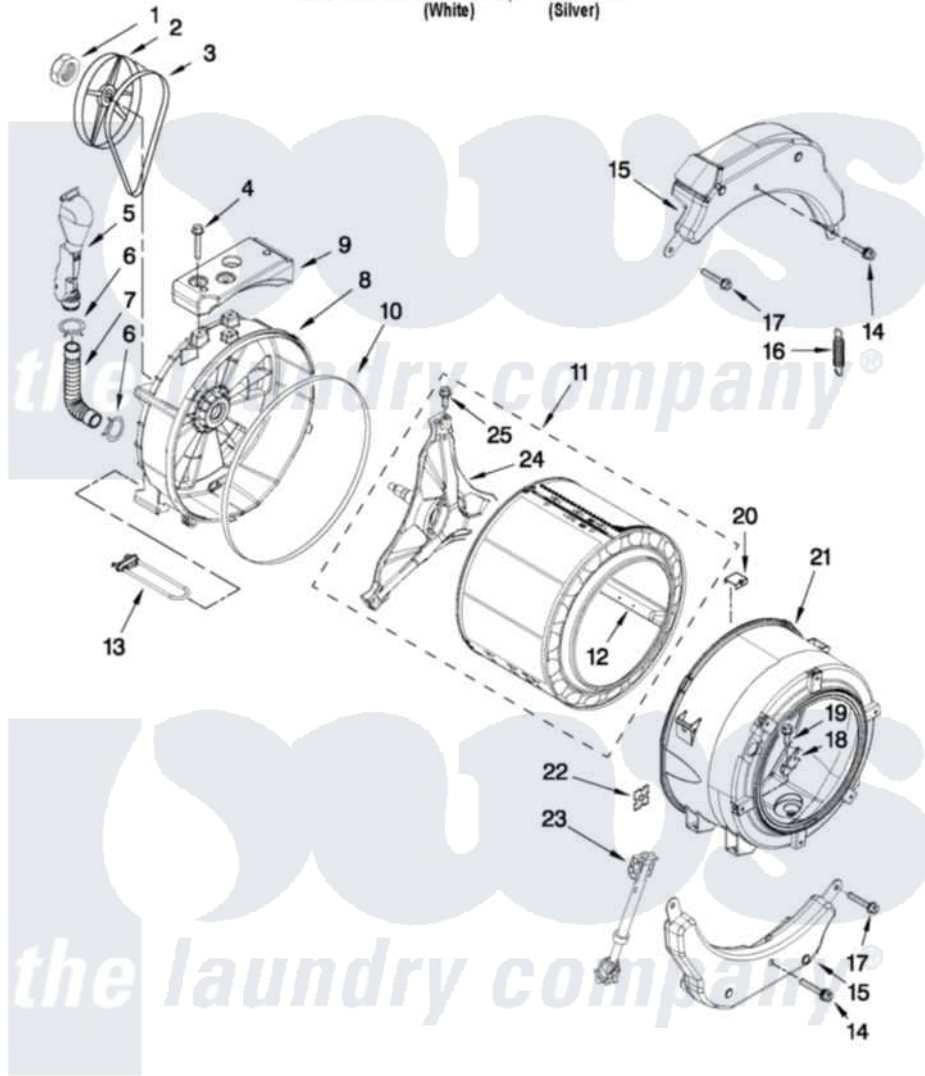

Whirlpool YFW9351YW00 06 - TUB AND BASKET PARTS

TUB AND BASKET PARTS

For Models: YFW9351YW00, YFW9351YL00
(White) (Silver)

FOR ORDERING INFORMATION REFER TO PARTS PRICE LIST

W10463152

7

Whirlpool [Residential Whirlpool YFW9351YW00 Washer Parts](#) Parts Diagram 06 - TUB AND BASKET PARTS
Click on the part number to view part

Item	Original Part Number	Replaced By	Status	Part Description
1	8533999	W10283361		Nut, Pulley
2	8540088C			Pulley
3	8540101			Belt, Drive
4	W10246531			Screw, Rear Counterweight
5	W10142720			Pipe, Ventilation
6	8540010	W10208156		Clamp
7	8540019			Hose, Exhaust
8	W10200752	W10285623		Tub-Outer
9	W10200747			Counterweight, Rear
10	8540090	W10111158		Gasket
11	W10202459			Basket, Complete
12	8540360			Baffle, Tub
13	W10253993	8182666		Element, Heating
14	W10259288			Bolt Assembly, Counterweight Center Hole
15	W10223198			Counterweight, Front
16	W10010360	280159		Spring

17	W10094780	W10182109	Screw-Kit
18	8540322		Bracket, Heating Element
19	8540880	8182214	Screw
20	8540092		Clamp, Tub
21	W10289874	W10305749	Tub-Outer
22	8540072	8182512	Nut, Push-In
23	W10015830		Shock Absorber
24	W10202464		Crosspiece Assembly
25	8540382		Screw