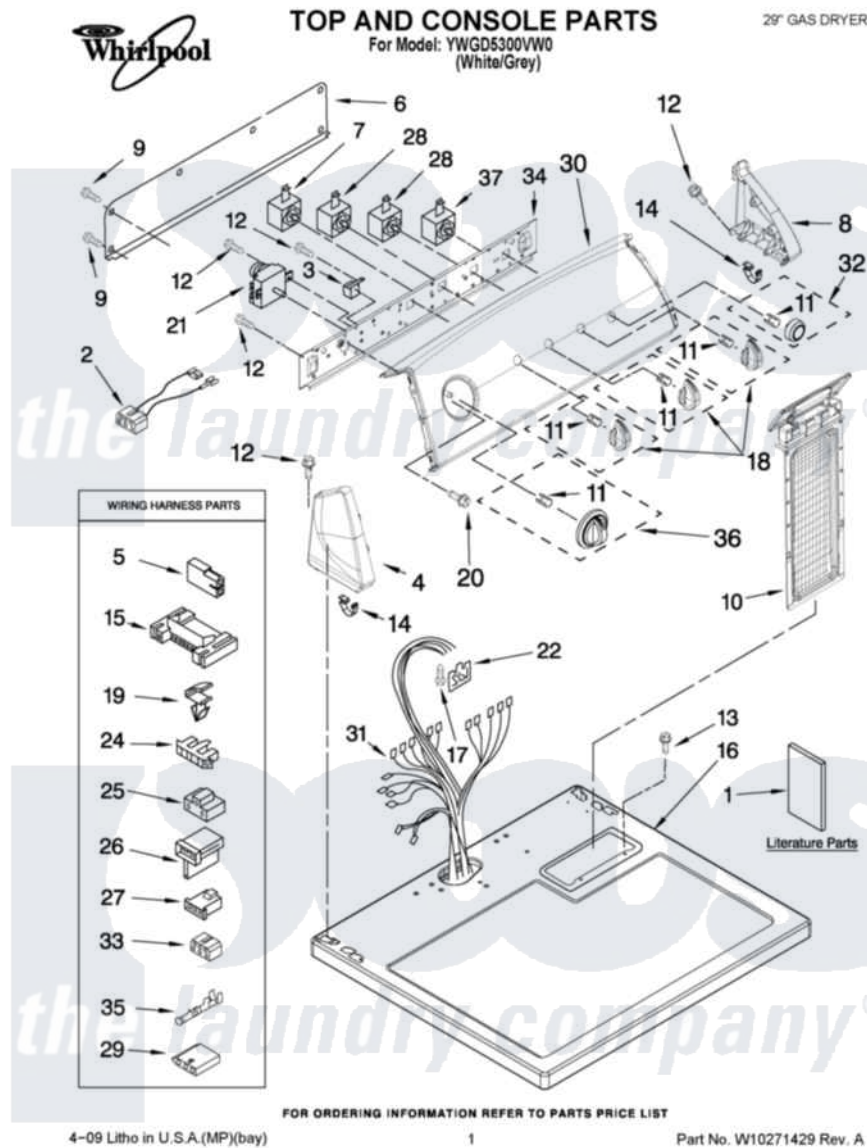

# Whirlpool YWGD5300VW0 01 - TOP AND CONSOLE PARTS

Whirlpool Residential Whirlpool YWGD5300VW0 Dryer Parts Parts Diagram 01 - TOP AND CONSOLE PARTS  
Click on the part number to view part

| Item | Original Part Number      | Replaced By             | Status        | Part Description                                  |
|------|---------------------------|-------------------------|---------------|---|
| 1    | W10150630                 |                         | Not Available | LITERATURE PARTS<br>INSTRUCTIONS,<br>INSTALLATION |
| "    | W10042950                 |                         | Not Available | Sheet, Cycle Feature                              |
| "    | W10151572                 |                         | Not Available | GUIDE, USE & CARE                                 |
| "    | W10118081                 |                         | Not Available | Wiring Diagram                                    |
| 2    | <a href="#">W10113080</a> |                         |               | Wire, Jumper                                      |
| 3    | <a href="#">694419</a>    |                         |               | Mini-Buzzer                                       |
| 4    | 8566035                   | <a href="#">8565957</a> |               | Cap, End  |
| 5    | <a href="#">717252</a>    |                         |               | Receptacle, Terminal                              |
| 6    | <a href="#">8274261</a>   |                         |               | Do-It-Yourself Repair Manuals                     |
| 7    | <a href="#">3405155</a>   |                         |               | Switch, Temperature                               |
| 8    | 8566032                   | <a href="#">8565954</a> |               | Cap, End  |
| 9    | <a href="#">693995</a>    |                         |               | Screw, Hex Head                                   |
| 10   | <a href="#">8557857</a>   |                         |               | Screen, Lint                                      |
| 11   | <a href="#">8536939</a>   |                         |               | Clip, Knob  |
| 12   | 8533071                   | <a href="#">00767</a>   |               | Screw, 8A X 3/8 HeX Washer                        |