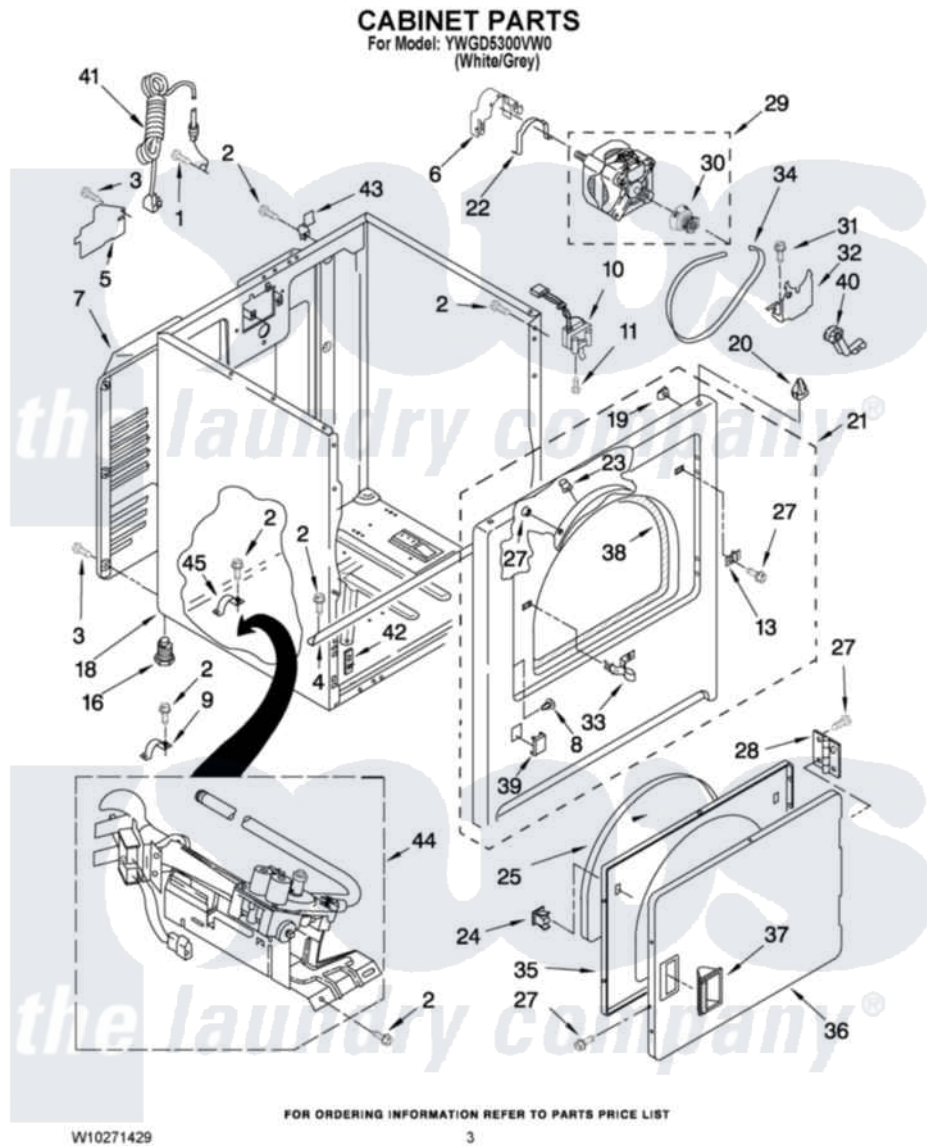

Whirlpool YWGD5300VW0 02 - CABINET PARTS

Whirlpool [Residential Whirlpool YWGD5300VW0 Dryer Parts](#) Parts Diagram 02 - CABINET PARTS
Click on the part number to view part

Item	Original Part Number	Replaced By	Status	Part Description
1	697776	4331106		Screw, No.10-32 X 7/16
2	343641	681414		Screw, 10AB X 1/2
3	693995			Screw, Hex Head
4	8541400			Bracket, Cabinet
5	3396795			Cover, Terminal Block
6	3404162			Clamp, Motor
8	3404413			Plug, Hinge Hole
7	3396805	280043		Panel-Rear
9	3980175			Clamp, Elbow
10	3406107			Door Switch Assembly
11	697773	3395530		Screw
13	3403630			Plug, Strike Hole
16	3392100	49621		Feet-Leveling
"	279810			Foot-Optional
18	8530603	8533643		Cabinet
19	98234			Clip, U-Bend

20	690363	18776	Lock, Front Top
21	W10224855	W10248059	Panel
22	W10121316		Plug, Multivent
23	685203	279220	Clip
24	3389441		Door Catch Assembly
25	3405246		Seal, Door Push-To-Start
27	342055	488627	Screw
28	3405514	W10362431	Hinge And Pin Assembly
29	W10194250	279827	Motor-Drve
30	8066184		Pulley, Motor
31	3400500		Bolt, 3405245 5/16-18 X 3/4
32	348780		Base, Motor
33	3403431		Strike, Panel
34	W10131364	341241	Belt
35	3402341		Door, Inner
36	3402335		Door, Front
37	8566059		Handle, Door
38	3406129		Seal And Bearing Assembly
39	3394975		Plug, Front Panel
40	691366		Idler And Pulley Assembly
41	344020	3401402	Cord, Power
42	3394083		Clip, Front Panel
43	8066217		Hinge, Top
44	8318272	W10465748	Burner-Gas
45	341029		Clamp, Pipe Door Spring