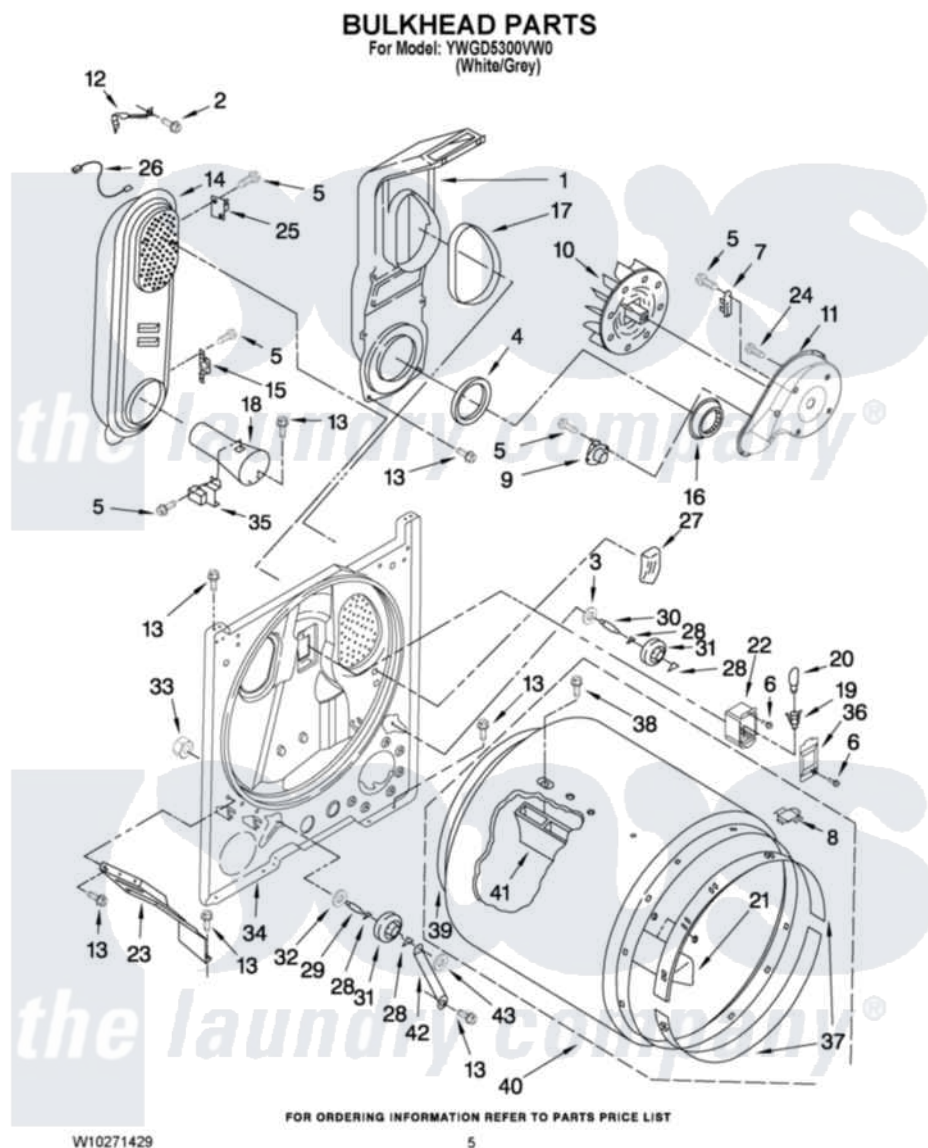

Whirlpool YWGD5300VW0 03 - BULKHEAD PARTS

Whirlpool [Residential Whirlpool YWGD5300VW0 Dryer Parts](#) Parts Diagram 03 - BULKHEAD PARTS
Click on the part number to view part

Item	Original Part Number	Replaced By	Status	Part Description
1	348368			Lint Chute Assembly
2	489463			Screw, 8-18 X 1/16
3	3388703			Washer, Support
4	347139			Seal, Lint Chute
5	90767			Screw, 8A X 3/8 HeX Washer Head Tapping
6	487909	488729		Screw
7	3392519			Thermal Limiter
8	8066086			Plug, Drum Hole
9	8318268			Thermostat, Internal-Bias
10	694089			Wheel, Blower
11	8577230			Housing, Blower
12	3398161			CLIP
13	343641	681414		Screw, 10AB X 1/2
14	8530285	279980		Box
15	3403140			Thermostat, High-Limit 205F
16	696302			Shield, Exhaust

17	339956		Seal, Air Duct To Bulkhead
18	8066049		Funnel, Burner Light
19	W10136369		Socket, Drum Light Assembly
20	3406124	22002263	Lamp
21	3403636		Baffle, Drum
22	3977373		Bracket, Drum Light
23	3406022		Bracket, Bulkhead
24	3390647	488729	Screw
25	280010		Kit, Thermal Cut-Off
26	3401707		Jumper, Tco-High Limit
27	3976479	279366	Electrode
28	690997		Washer, Thrust
29	3399506	W10359270	Shaft, Drum Roller Threads
30	3399507	W10359269	Shaft, Drum Roller Threads
31	3397590	349241T	Support
32	348197		Washer, Support
33	3359452		Nut, Lock
34	3403414		Bulkhead
35	338906		Radiant, Sensor
36	3402841	8532165	Lens, Drum Light
37	692526	279441	BeaRng-Rng
38	W10219342		Screw, Baffle Mounting
39	3406130	279857	Seal
40	695587		Drum Assembly
41	692490		Baffle, Drum
42	3976434		Bracket, Support Shaft
43	90296		Nut, Push On