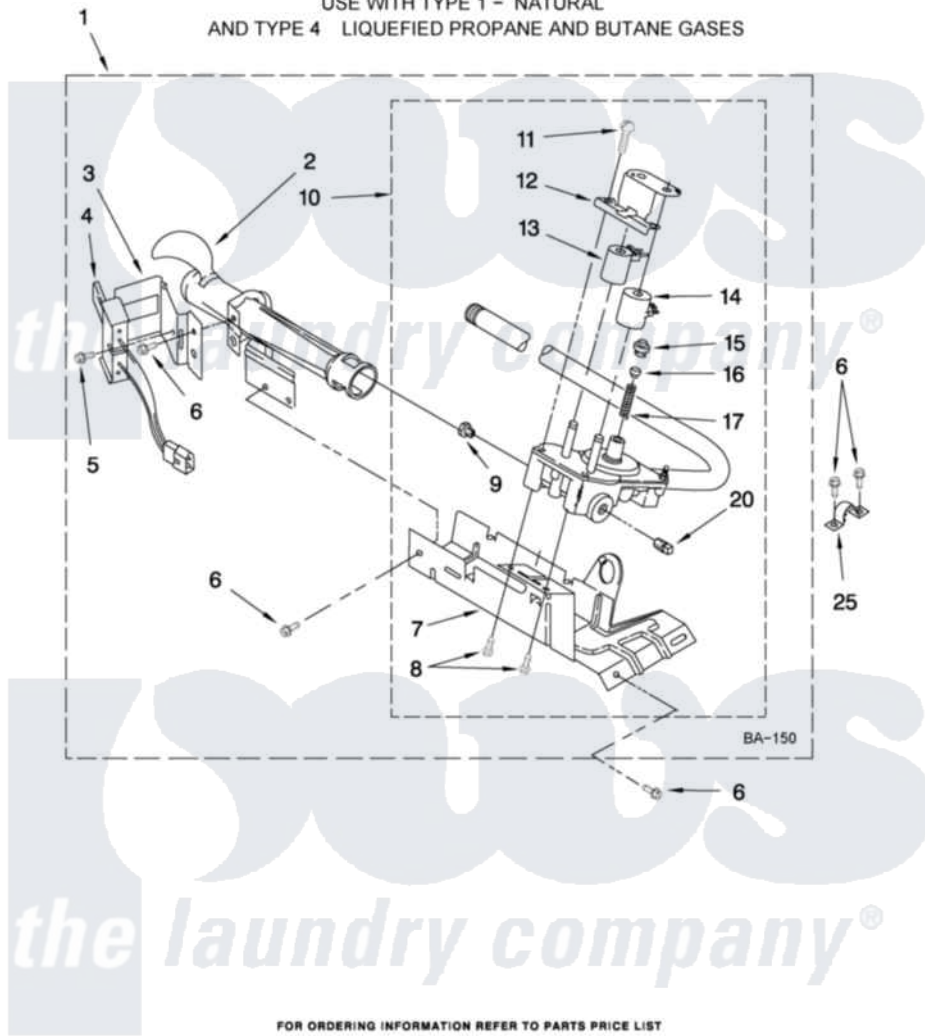

Whirlpool YWGD5300VW0 04 - 8318272 BURNER ASSEMBLY

8318272 BURNER ASSEMBLY

For Model: YWGD5300VW0
(White/Grey)

USE WITH TYPE 1 - NATURAL
AND TYPE 4 LIQUEFIED PROPANE AND BUTANE GASES

W10271429

7

FOR ORDERING INFORMATION REFER TO PARTS PRICE LIST

Whirlpool [Residential Whirlpool YWGD5300VW0 Dryer Parts](#) Parts Diagram 04 - 8318272 BURNER ASSEMBLY
Click on the part number to view part

Item	Original Part Number	Replaced By	Status	Part Description
1	8318272	W10465748		Burner-Gas
2	688617	693140		Burner
3	694298			Bracket, Ignitor
4	686590	279311		Ignitor
5	3393909			Screw, 8-32 X 7/8
6	343641	681414		Screw, 10AB X 1/2
7	693986			Base, Burner
8	3387057			Screw, 10-16 X 1/2 Orifice, Burner
9	234826			Orifice, Burner Type 1
"	229742			Orifice, Burner
"	234868			Orifice, Burner
10	8318277	W10337269		Valve-Gas
11	694421			Screw, Bracket Mounting
12	694538			Bracket, Shunt
13	694540			Coil, 60 Hz
14	694539			Coil, 60 Hz